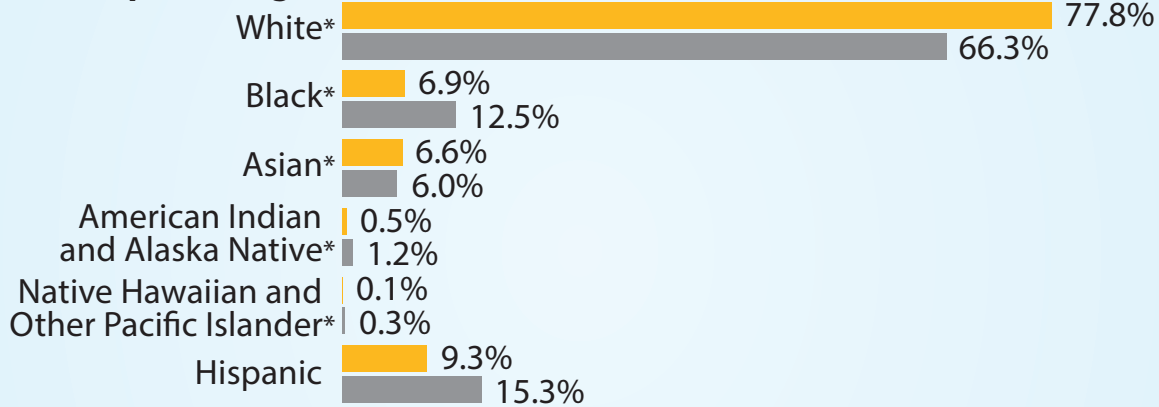

Electorate Profile: Massachusetts

Selected Characteristics of the Voting-Age Population

Massachusetts 5,354,940

U.S. 245,273,438

Voting-Age Population

Race and Hispanic Origin

* Alone or in combination, non-Hispanic.

Notes: In combination means in combination with one or more other races. The sum of the five race groups adds to more than the total population because individuals may report more than one race.

This graphic shows the voting-age population. An estimate of the number of the state's eligible voters (i.e., citizens aged 18 and older) is available via 2014 American Community Survey Table B05003.