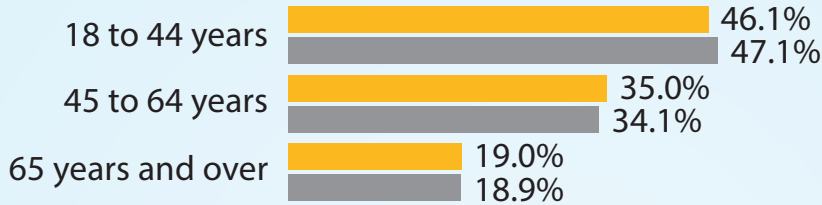

Electorate Profile: Massachusetts

Selected Characteristics of the Voting-Age Population

Massachusetts 5,354,940

U.S. 245,273,438

Voting-Age Population

Race and Hispanic Origin

* Alone or in combination, non-Hispanic.

Notes: In combination means in combination with one or more other races. The sum of the five race groups adds to more than the total population because individuals may report more than one race.

This graphic shows the voting-age population. An estimate of the number of the state's eligible voters (i.e., citizens aged 18 and older) is available via 2014 American Community Survey Table B05003.