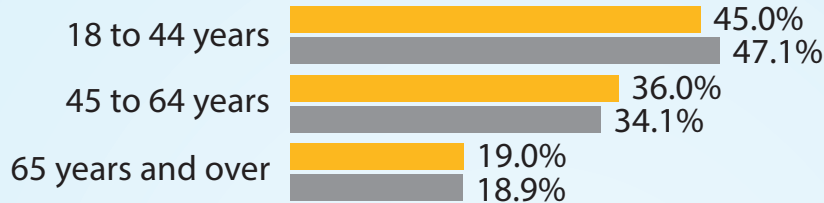

Electorate Profile: New Jersey

Selected Characteristics of the Voting-Age Population

New Jersey 6,926,094   **U.S.** 245,273,438

Voting-Age Population