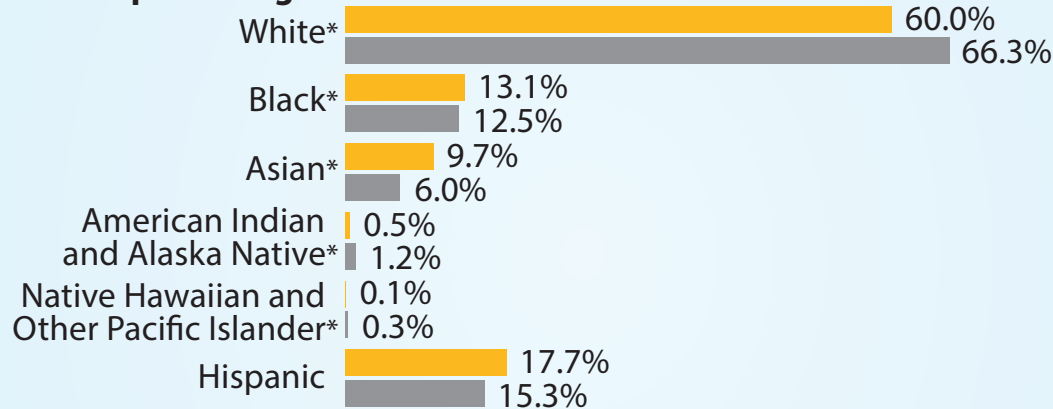

# Electorate Profile: New Jersey

## Selected Characteristics of the Voting-Age Population

**New Jersey** 6,926,094      **U.S.** 245,273,438

### Voting-Age Population

### Race and Hispanic Origin

\* Alone or in combination, non-Hispanic.

Notes: In combination means in combination with one or more other races. The sum of the five race groups adds to more than the total population because individuals may report more than one race.