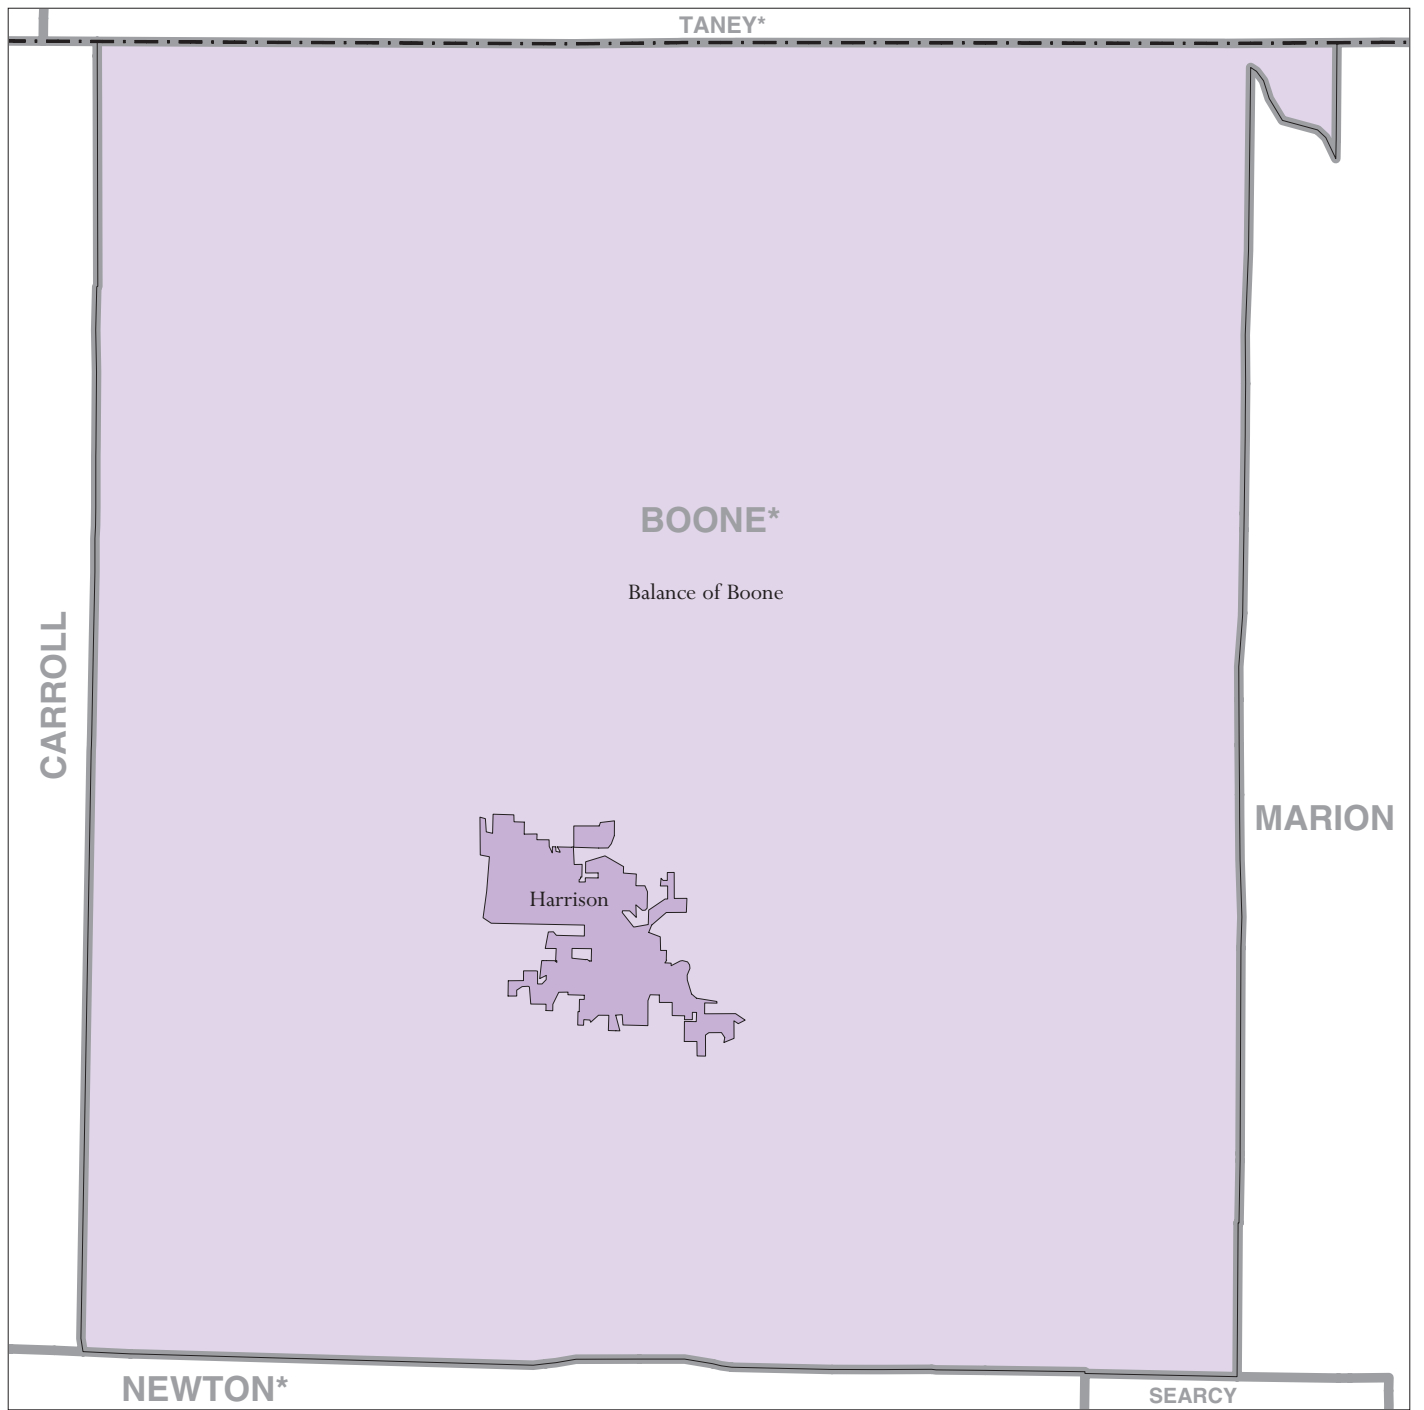

# Boone County, AR - Economic Places

## Location in State

## Legend

- Madison Economic Place (completely or partially within subject area)
- Balance of Dane 'Balance of County' Economic Place
- DANE** County or statistical equivalent
- WISCONSIN** State

A degree (°) denotes that the county or statistical equivalent is in a Metropolitan Statistical Area. An asterisk (\*) denotes that the county or statistical equivalent is in a Micropolitan Statistical Area. All boundaries are as of January 1, 2002.