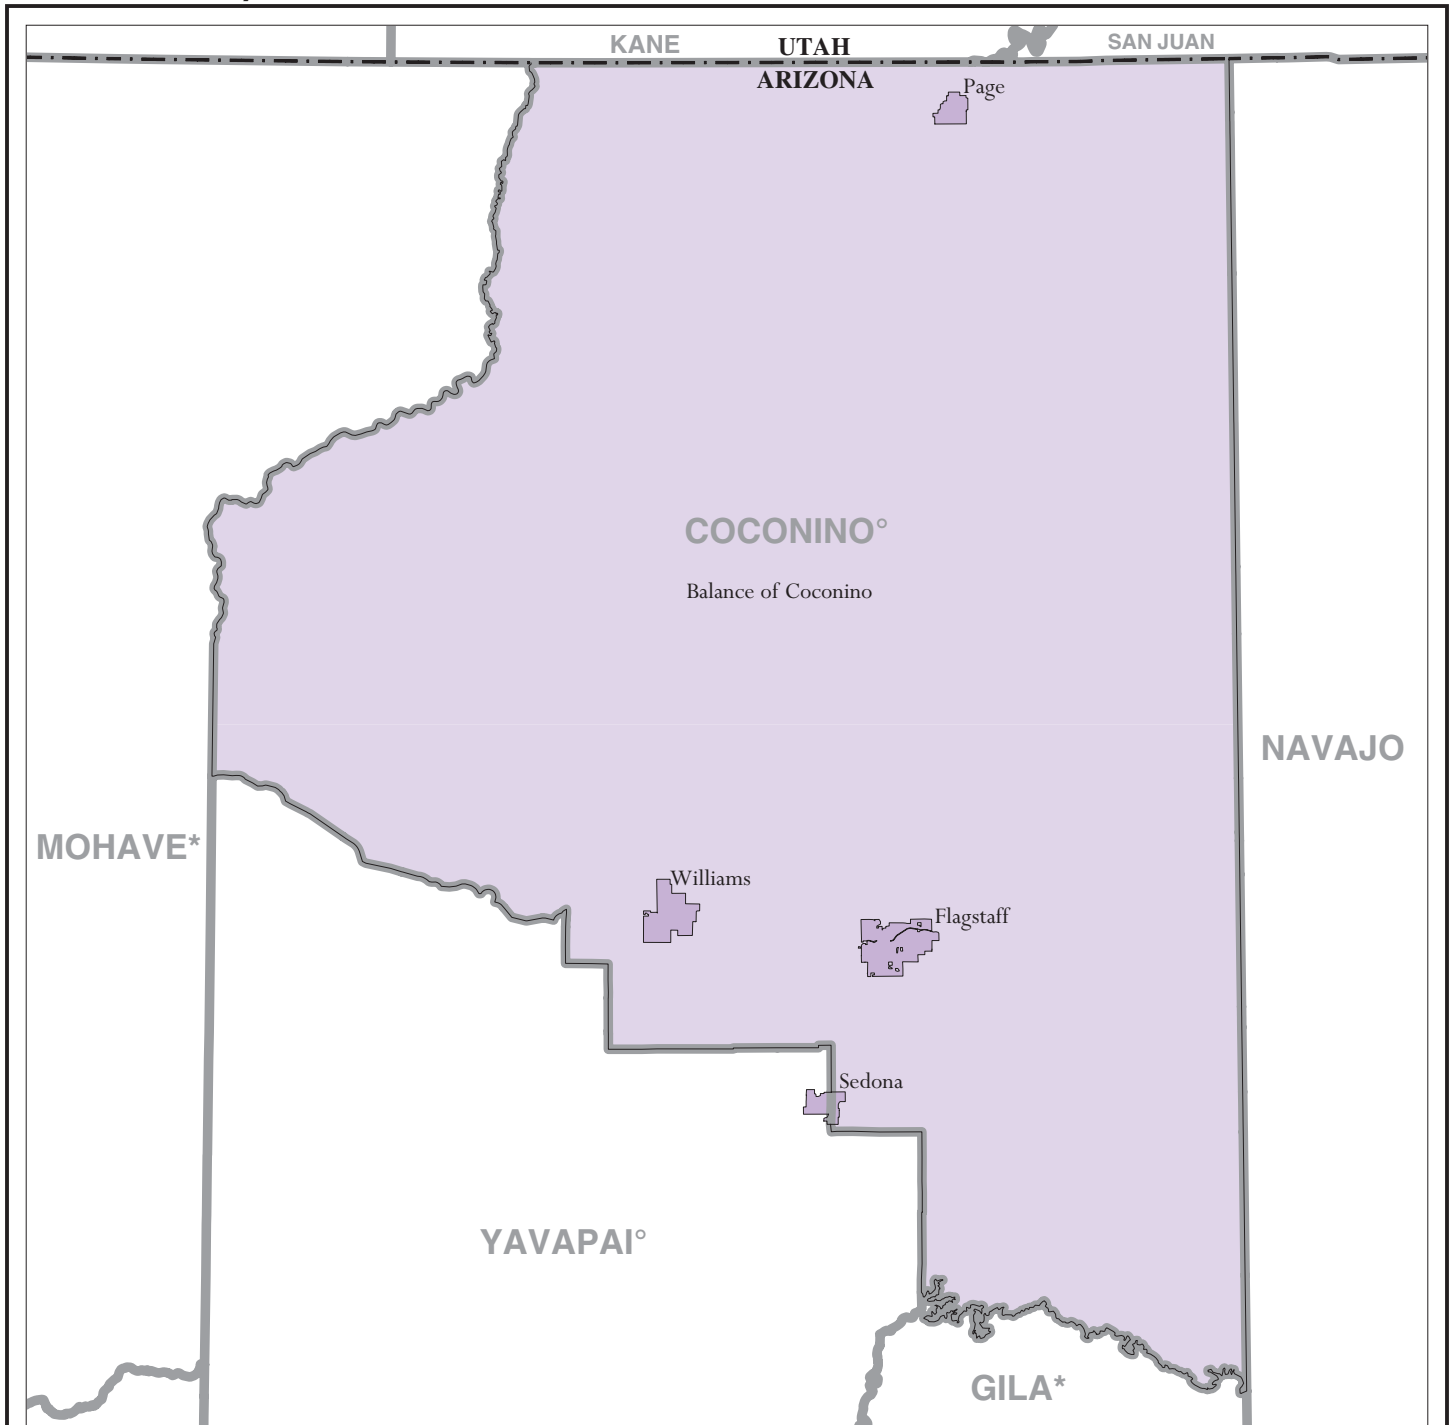

Coconino County, AZ - Economic Places

Location in State

Legend

- Madison  Economic Place (completely or partially within subject area)
- Balance of Dane  'Balance of County' Economic Place
- DANE**  County or statistical equivalent
- WISCONSIN**  State

A degree (°) denotes that the county or statistical equivalent is in a Metropolitan Statistical Area. An asterisk (*) denotes that the county or statistical equivalent is in a Micropolitan Statistical Area. All boundaries are as of January 1, 2002.