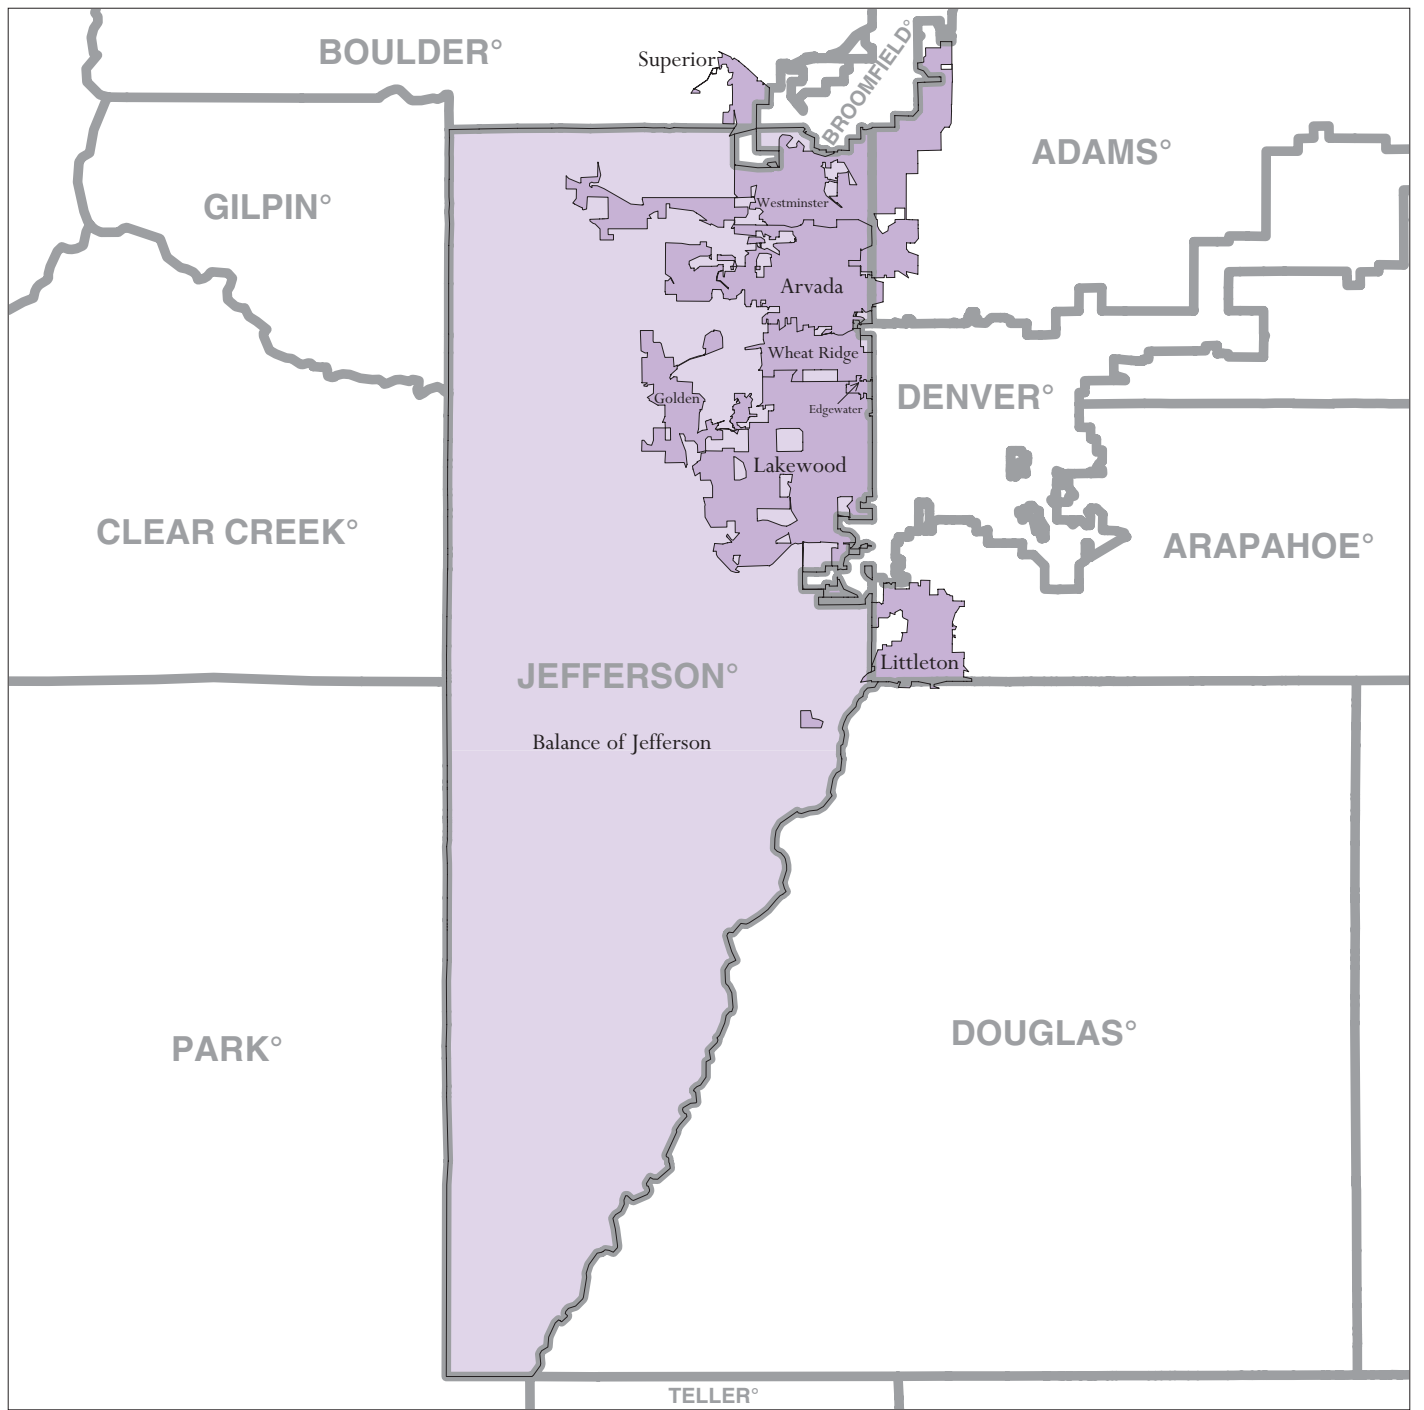

Jefferson County, CO - Economic Places

Location in State

Legend

- Madison  Economic Place (completely or partially within subject area)
- Balance of Dane  'Balance of County' Economic Place
- DANE**  County or statistical equivalent

A degree (°) denotes that the county or statistical equivalent is in a Metropolitan Statistical Area. An asterisk (*) denotes that the county or statistical equivalent is in a Micropolitan Statistical Area. All boundaries are as of January 1, 2002.