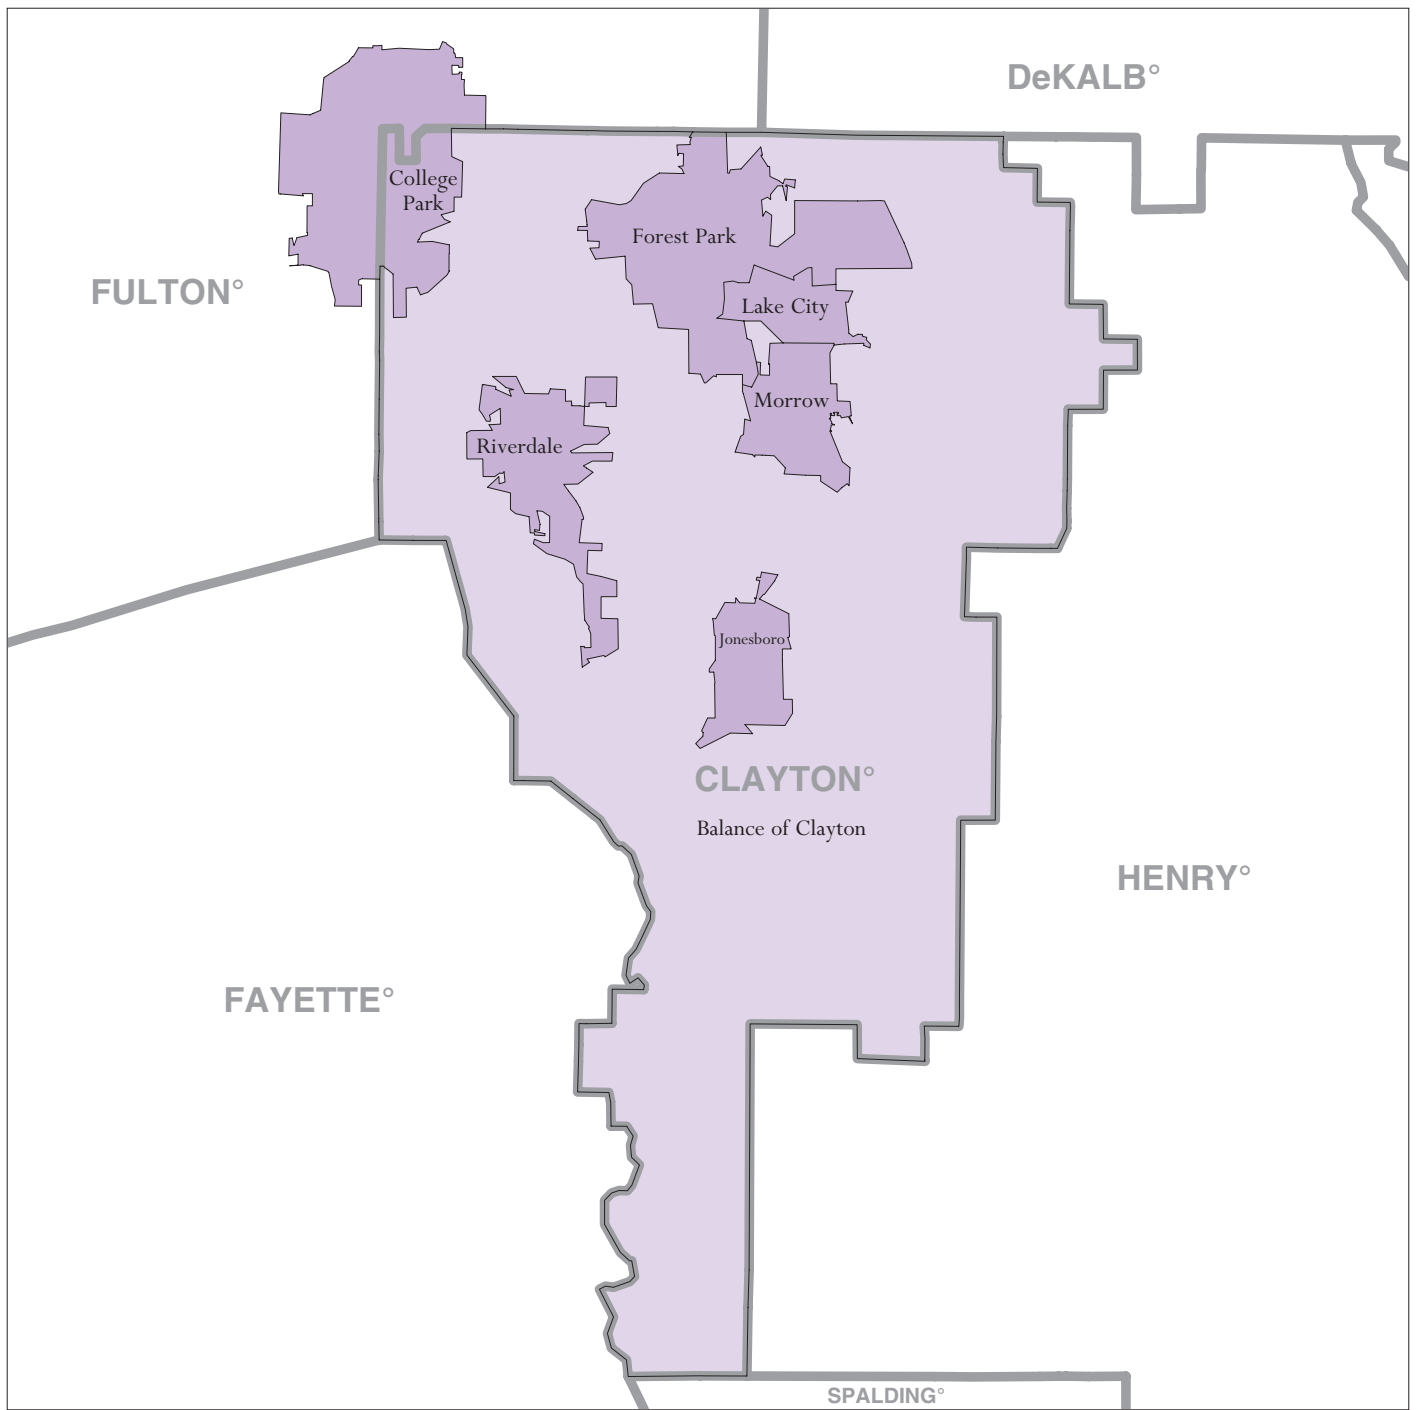

Clayton County, GA - Economic Places

Location in State

Legend

- Madison  Economic Place (completely or partially within subject area)
- Balance of Dane  'Balance of County' Economic Place
- DANE**  County or statistical equivalent

A degree (°) denotes that the county or statistical equivalent is in a Metropolitan Statistical Area. An asterisk (*) denotes that the county or statistical equivalent is in a Micropolitan Statistical Area. All boundaries are as of January 1, 2002.