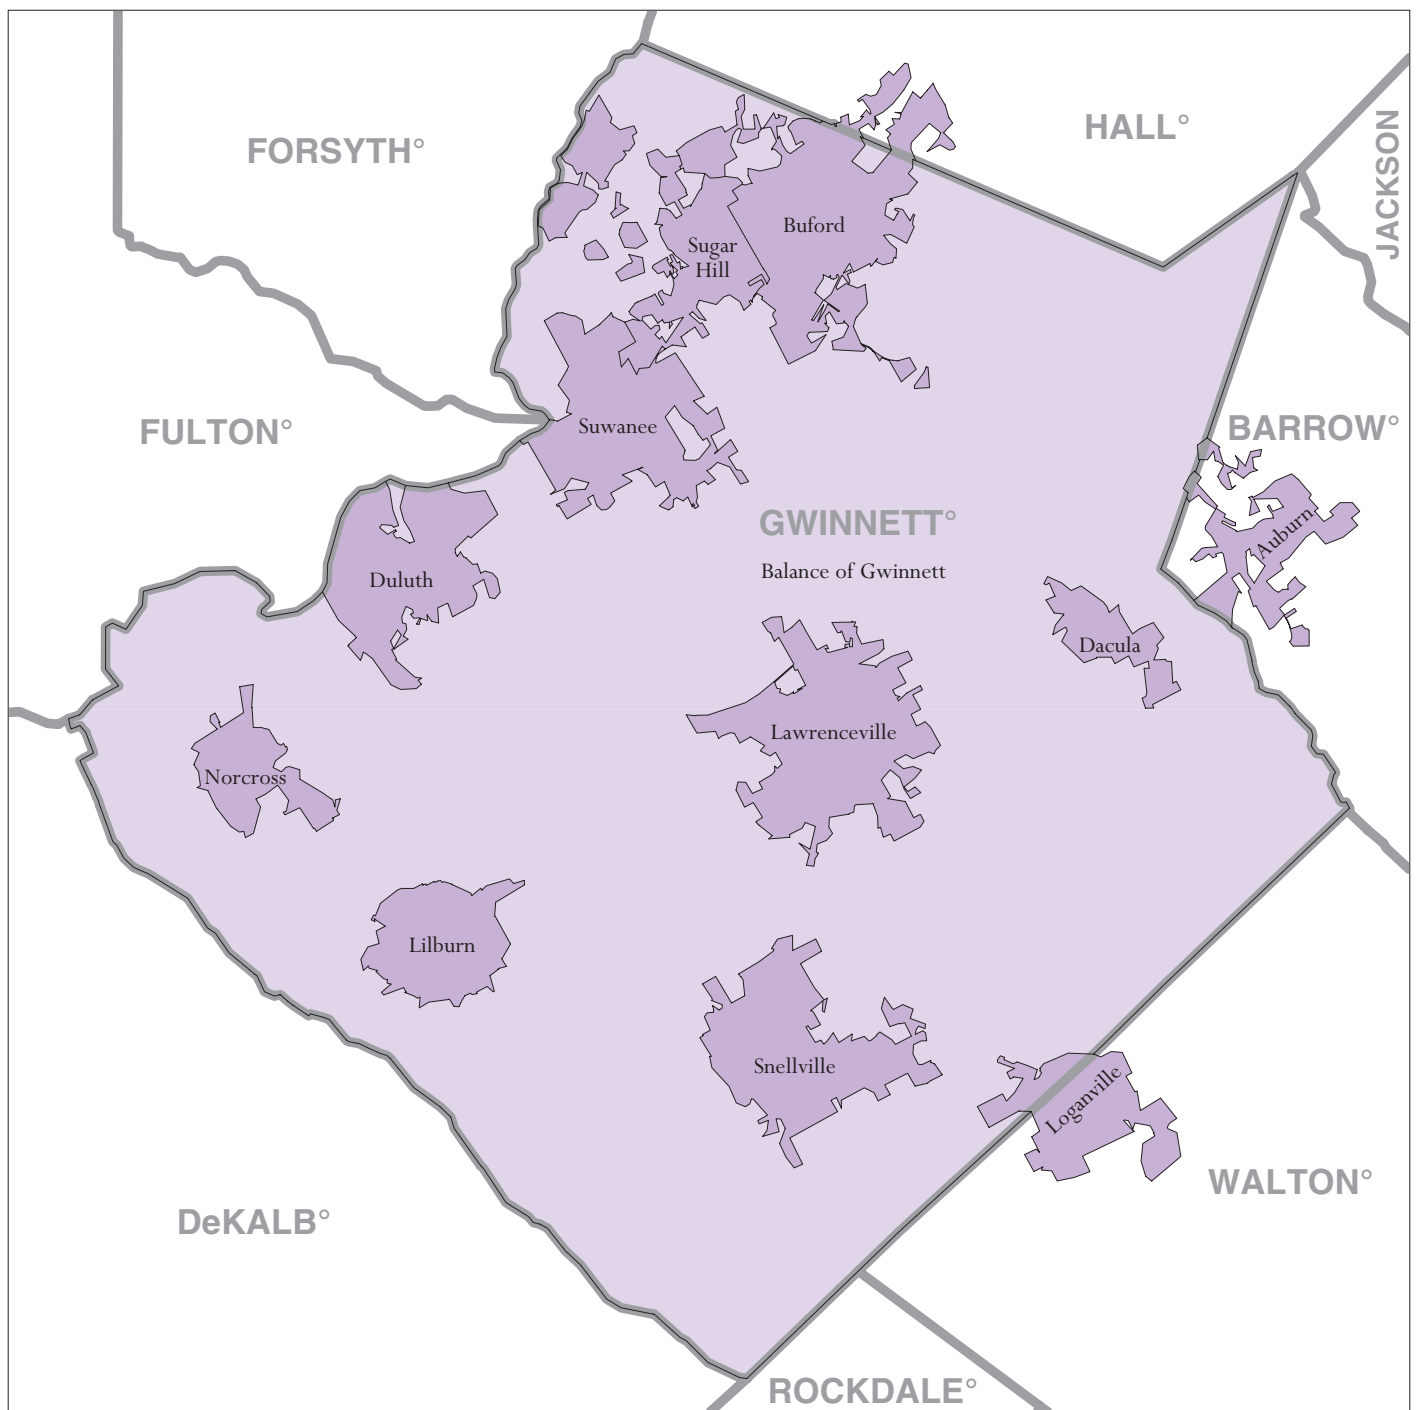

# Gwinnett County, GA - Economic Places

## Location in State

## Legend

- Madison  Economic Place (completely or partially within subject area)
- Balance of Dane  'Balance of County' Economic Place
- DANE**  County or statistical equivalent

A degree (°) denotes that the county or statistical equivalent is in a Metropolitan Statistical Area. An asterisk (\*) denotes that the county or statistical equivalent is in a Micropolitan Statistical Area. All boundaries are as of January 1, 2002.