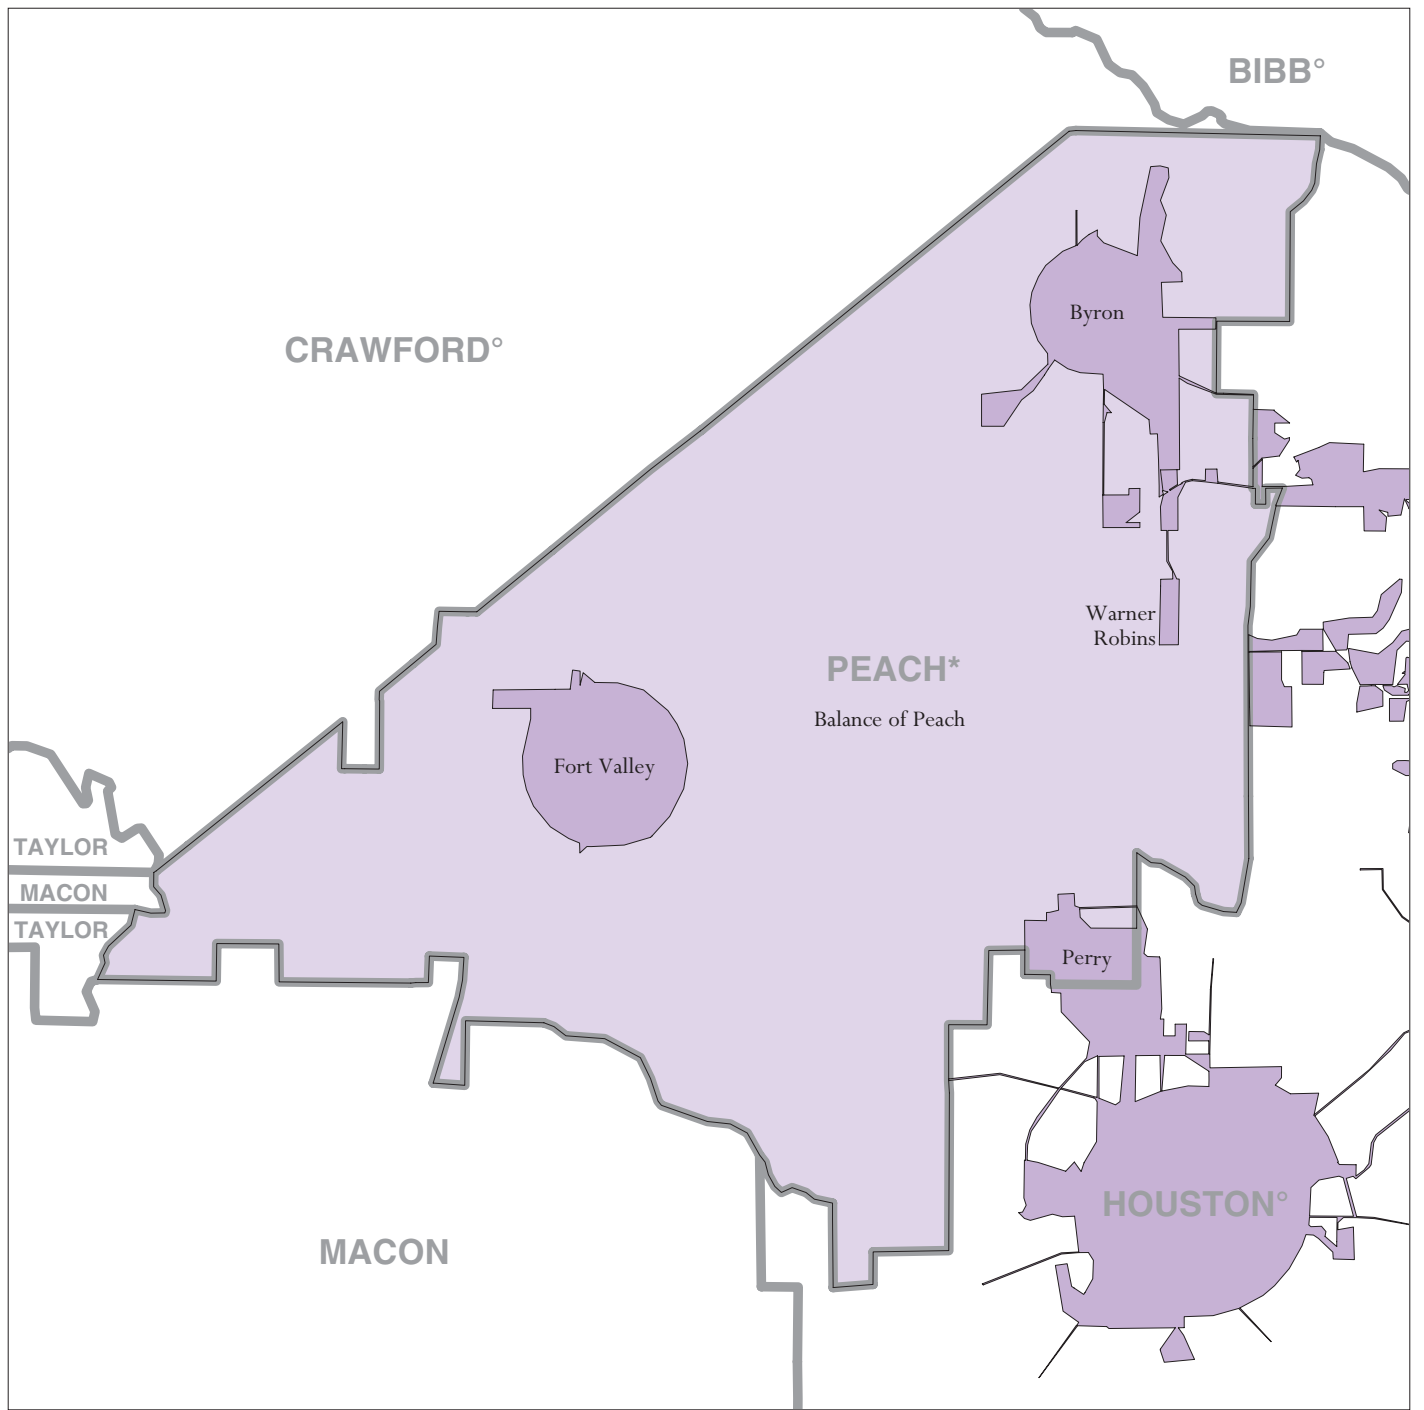

Peach County, GA - Economic Places

Location in State

Legend

- Madison  Economic Place (completely or partially within subject area)
- Balance of Dane  'Balance of County' Economic Place
- DANE**  County or statistical equivalent

A degree (°) denotes that the county or statistical equivalent is in a Metropolitan Statistical Area. An asterisk (*) denotes that the county or statistical equivalent is in a Micropolitan Statistical Area. All boundaries are as of January 1, 2002.