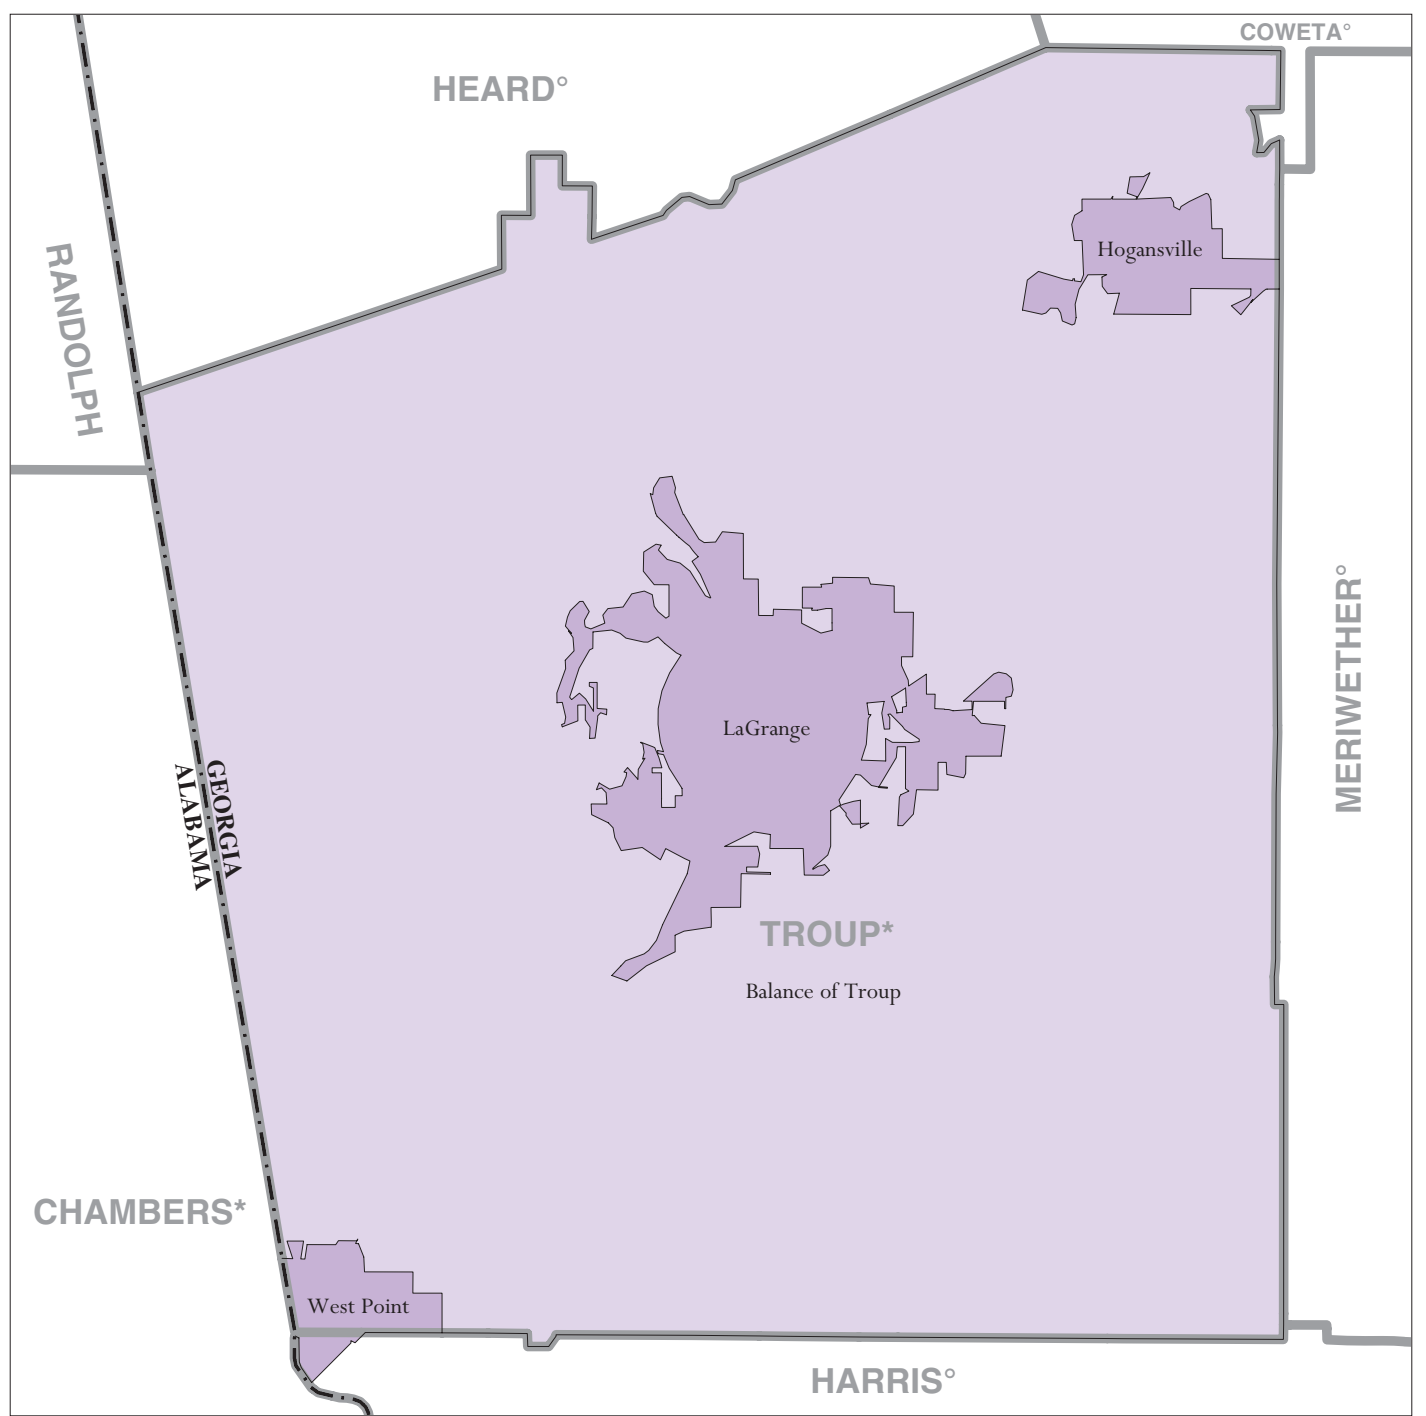

Troup County, GA - Economic Places

Location in State

Legend

- Madison  Economic Place (completely or partially within subject area)
- Balance of Dane  'Balance of County' Economic Place
- DANE  County or statistical equivalent
- WISCONSIN  State

A degree (°) denotes that the county or statistical equivalent is in a Metropolitan Statistical Area. An asterisk (*) denotes that the county or statistical equivalent is in a Micropolitan Statistical Area. All boundaries are as of January 1, 2002.