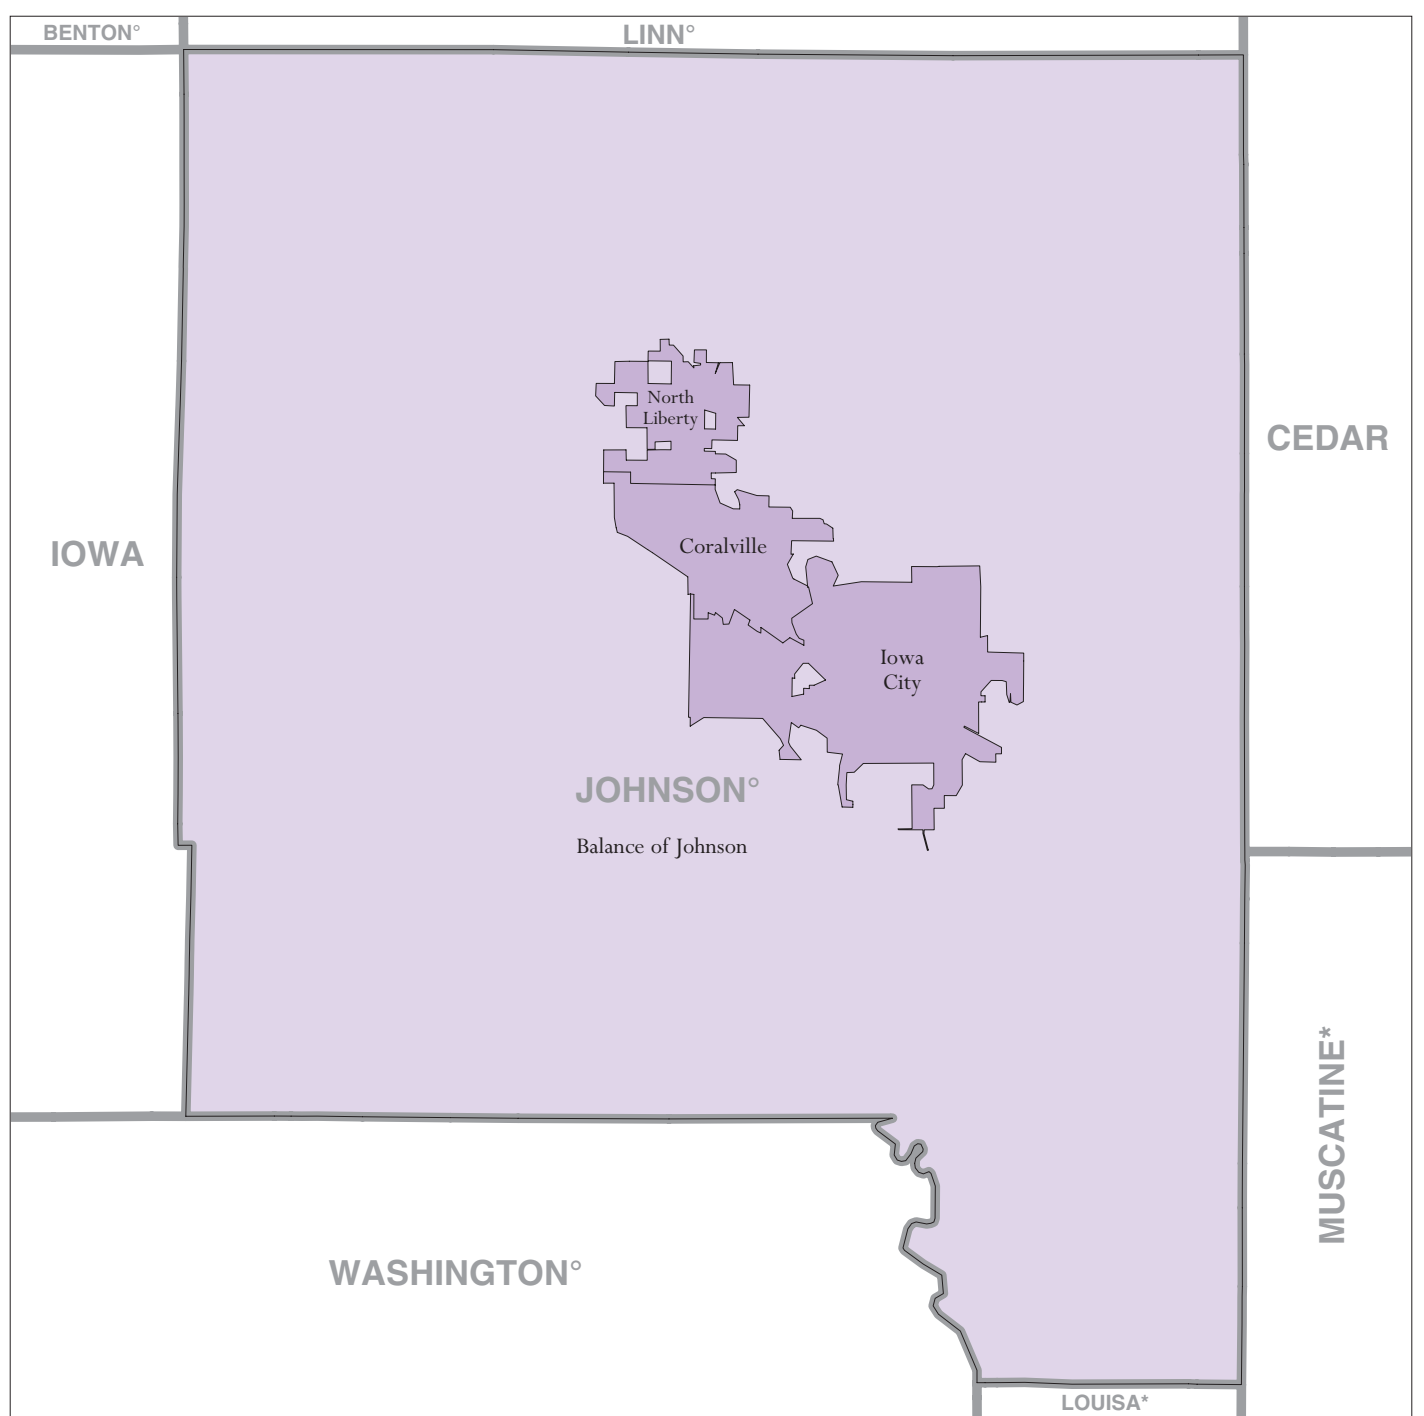

Johnson County, IA - Economic Places

Location in State

Legend

- Madison  Economic Place (completely or partially within subject area)
- Balance of Dane  'Balance of County' Economic Place
- DANE  County or statistical equivalent

A degree (°) denotes that the county or statistical equivalent is in a Metropolitan Statistical Area. An asterisk (*) denotes that the county or statistical equivalent is in a Micropolitan Statistical Area. All boundaries are as of January 1, 2002.