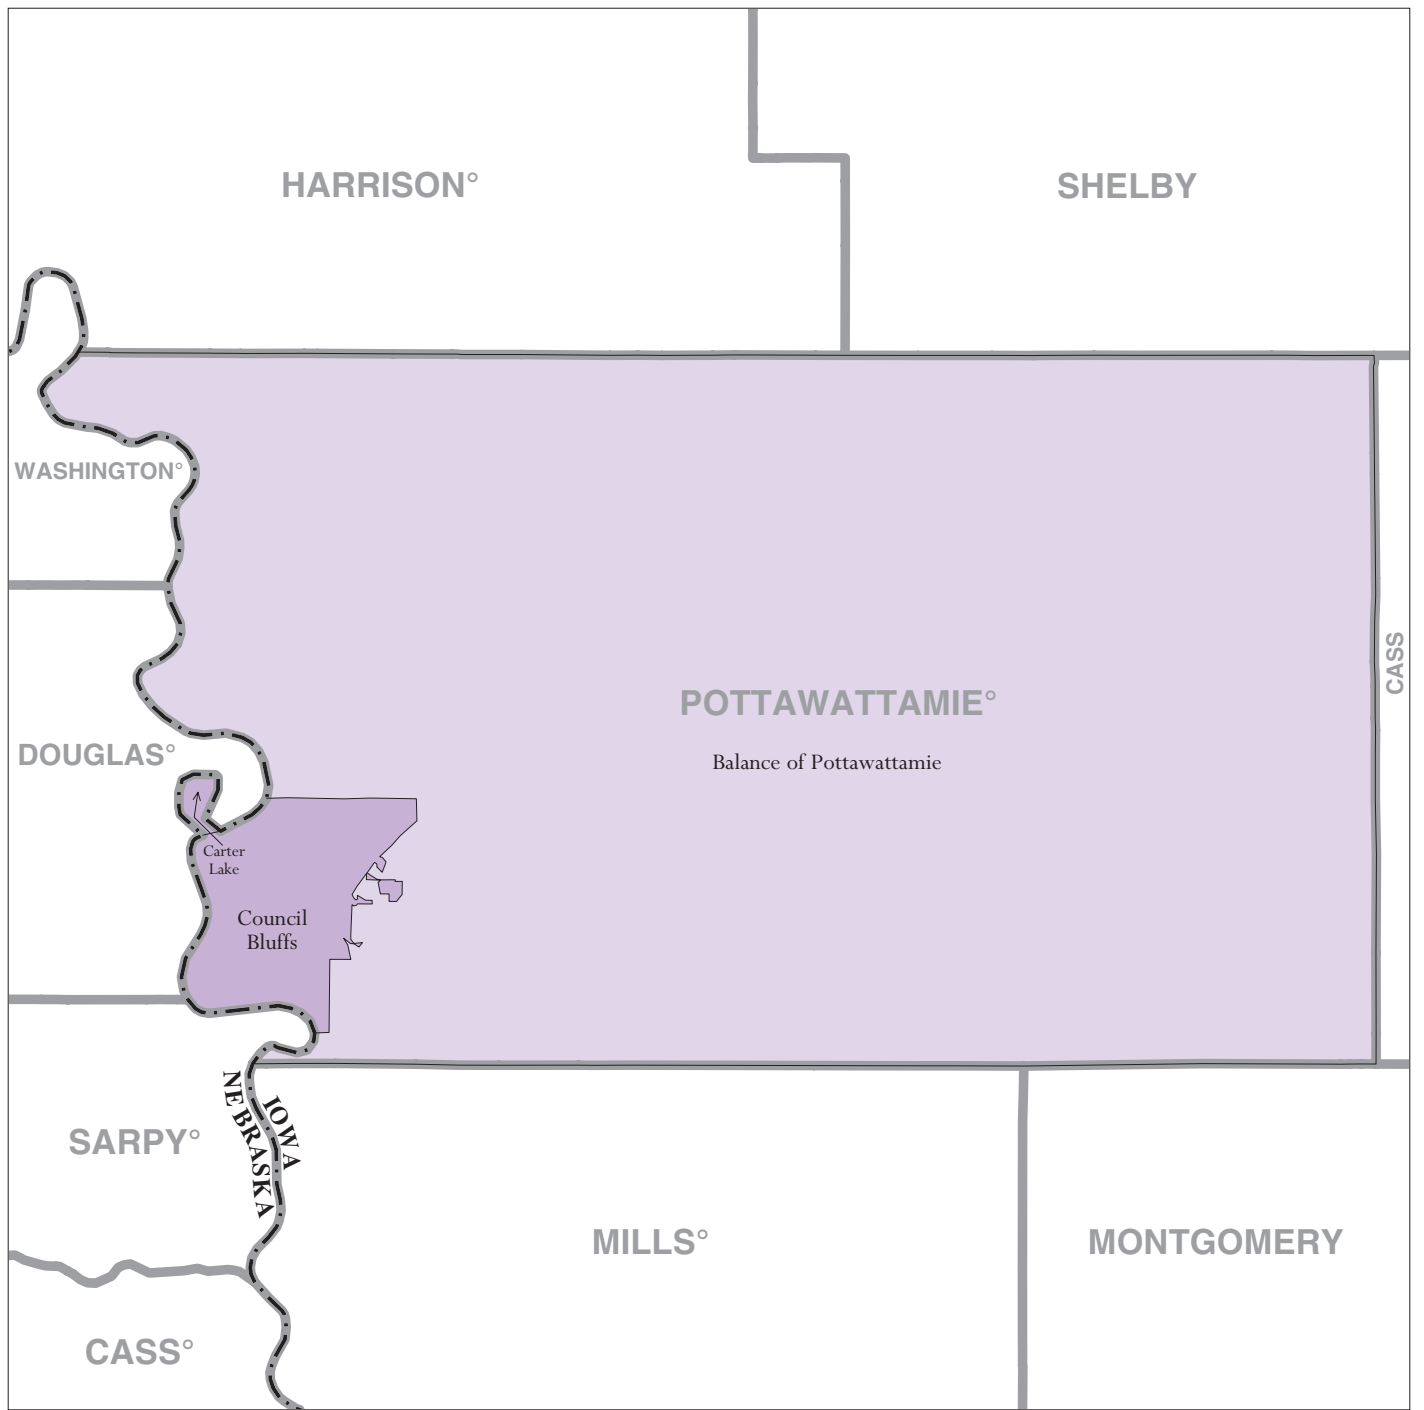

Pottawattamie County, IA - Economic Places

Location in State

Legend

- Madison Economic Place (completely or partially within subject area)
- Balance of Dane 'Balance of County' Economic Place
- DANE** County or statistical equivalent
- WISCONSIN** State

A degree (°) denotes that the county or statistical equivalent is in a Metropolitan Statistical Area. An asterisk (*) denotes that the county or statistical equivalent is in a Micropolitan Statistical Area. All boundaries are as of January 1, 2002.