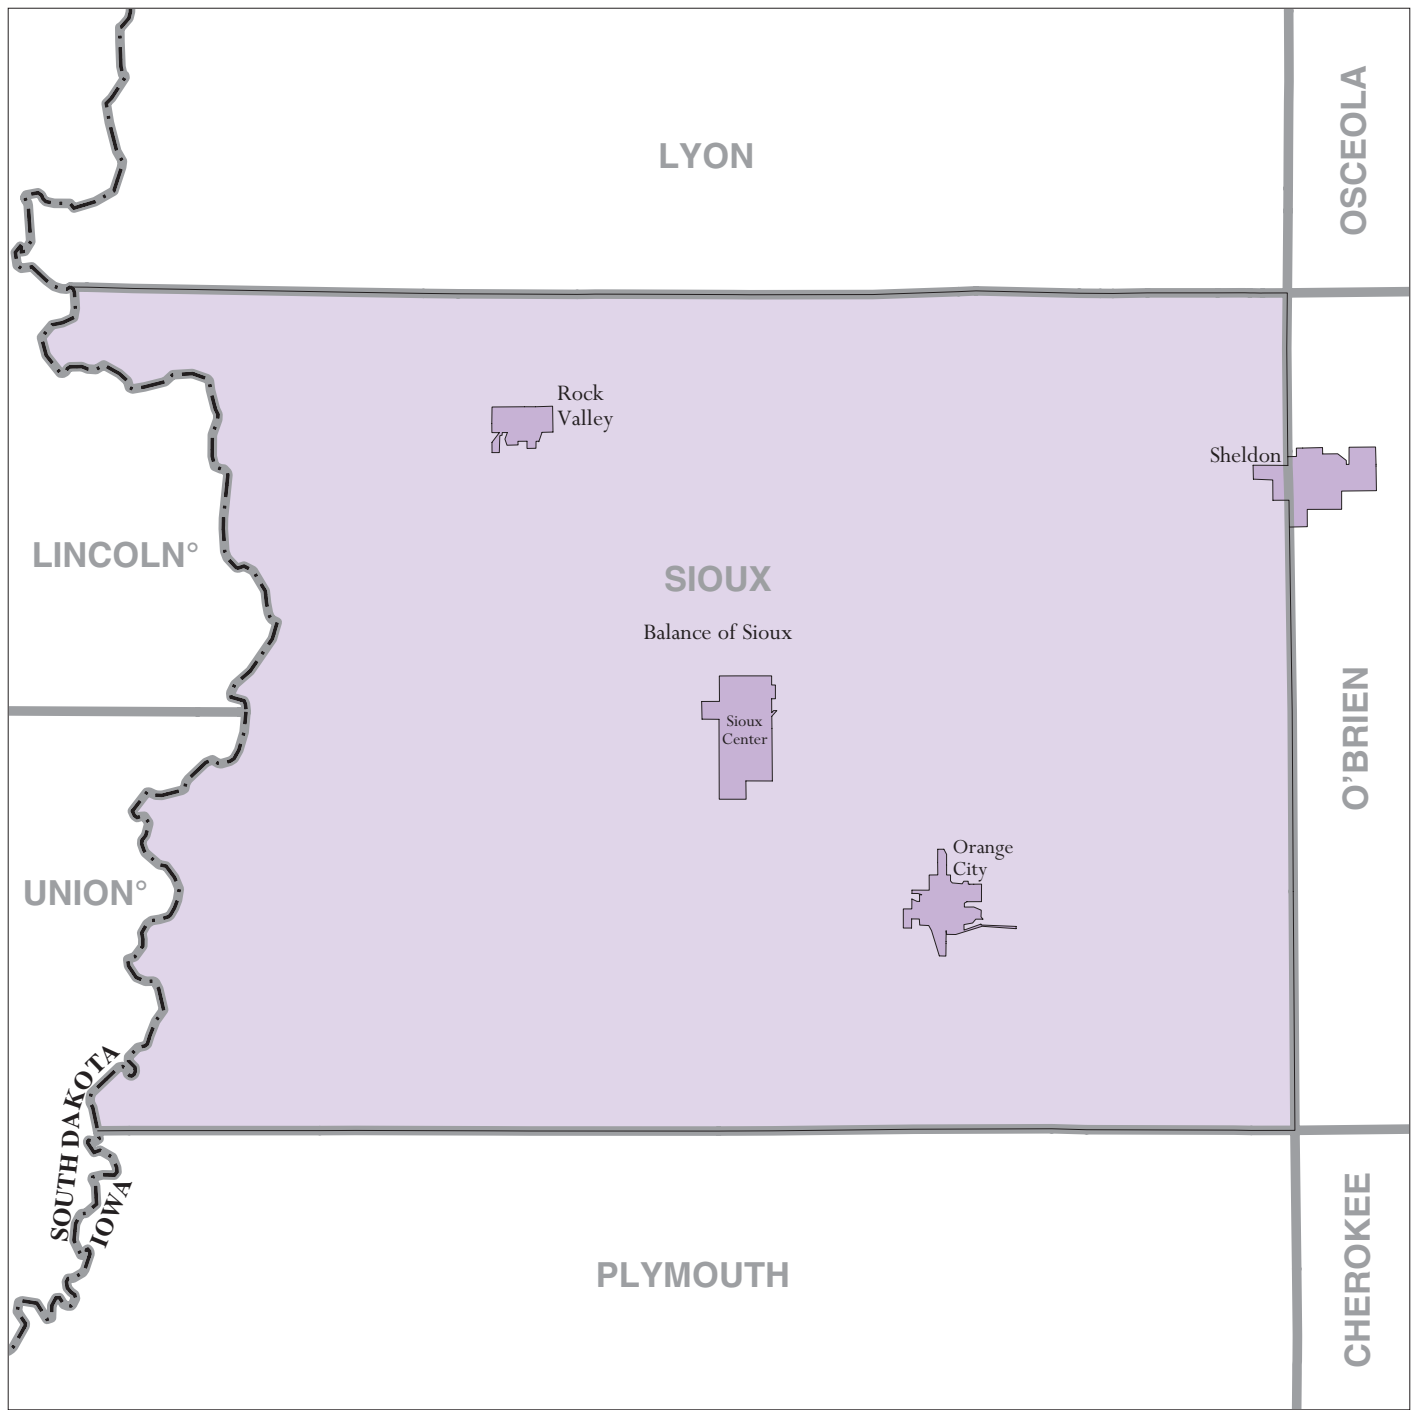

**Sioux County, IA - Economic Places**

**Location in State**

**Legend**

- Madison Economic Place (completely or partially within subject area)
- Balance of Dane 'Balance of County' Economic Place
- DANE County or statistical equivalent
- WISCONSIN State

A degree (°) denotes that the county or statistical equivalent is in a Metropolitan Statistical Area. An asterisk (\*) denotes that the county or statistical equivalent is in a Micropolitan Statistical Area. All boundaries are as of January 1, 2002.