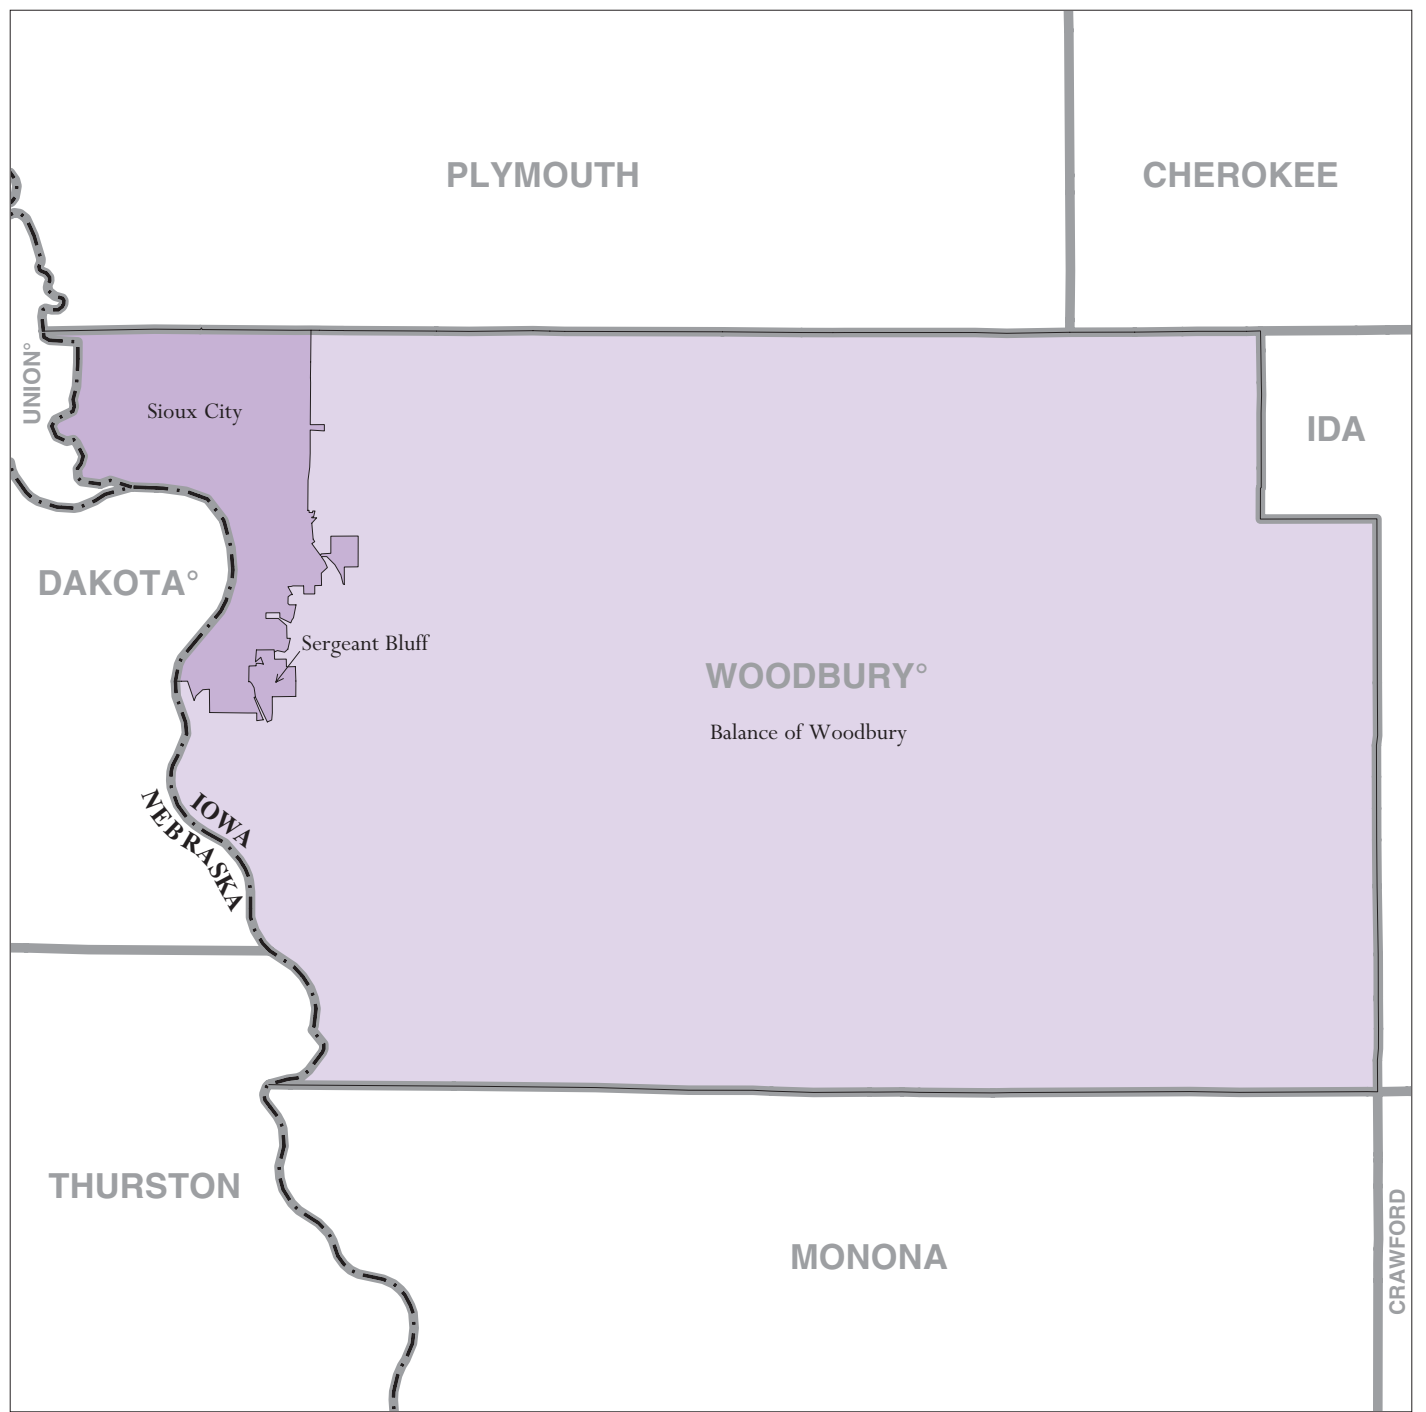

Woodbury County, IA - Economic Places

Location in State

Legend

- Madison Economic Place (completely or partially within subject area)
- Balance of Dane 'Balance of County' Economic Place
- DANE** County or statistical equivalent
- WISCONSIN** State

A degree (°) denotes that the county or statistical equivalent is in a Metropolitan Statistical Area. An asterisk (*) denotes that the county or statistical equivalent is in a Micropolitan Statistical Area. All boundaries are as of January 1, 2002.