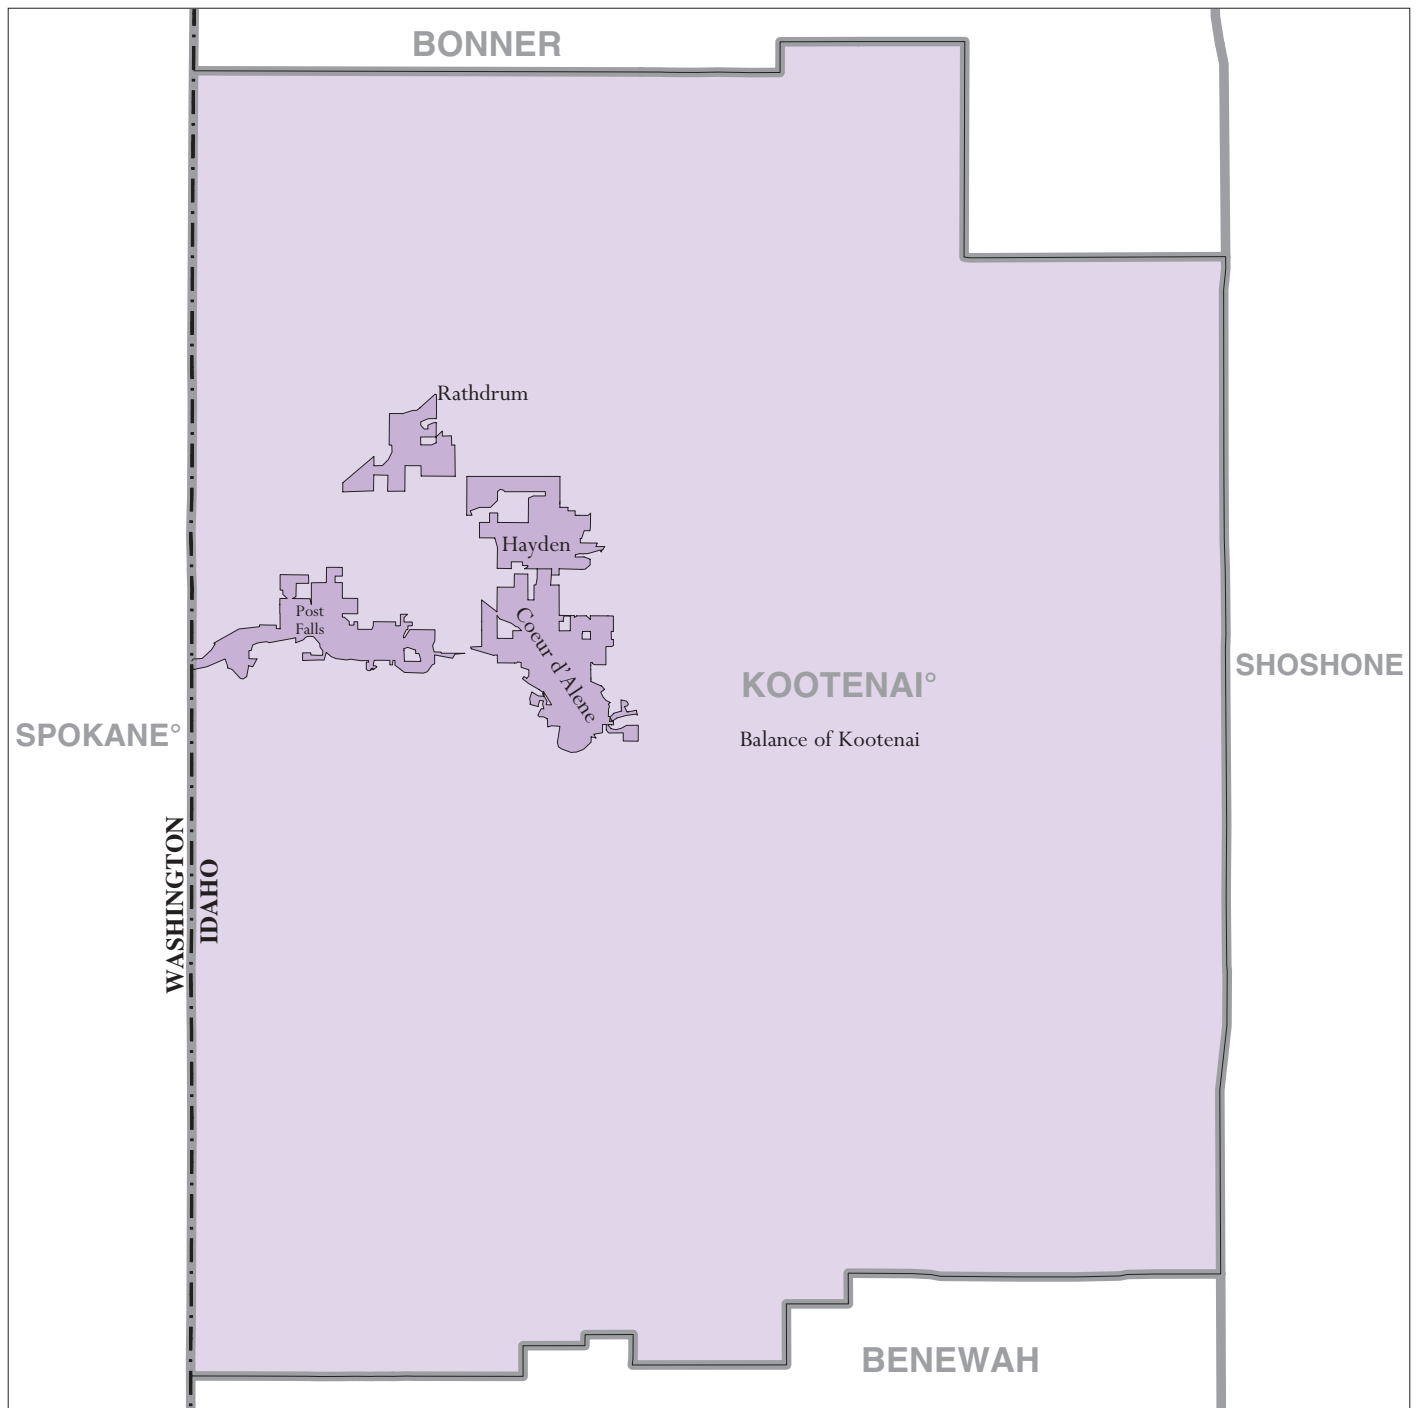

Kootenai County, ID - Economic Places

Location in State

Legend

- Madison  Economic Place (completely or partially within subject area)
- Balance of Dane  'Balance of County' Economic Place
- DANE**  County or statistical equivalent
- WISCONSIN**  State

A degree (°) denotes that the county or statistical equivalent is in a Metropolitan Statistical Area. An asterisk (*) denotes that the county or statistical equivalent is in a Micropolitan Statistical Area. All boundaries are as of January 1, 2002.