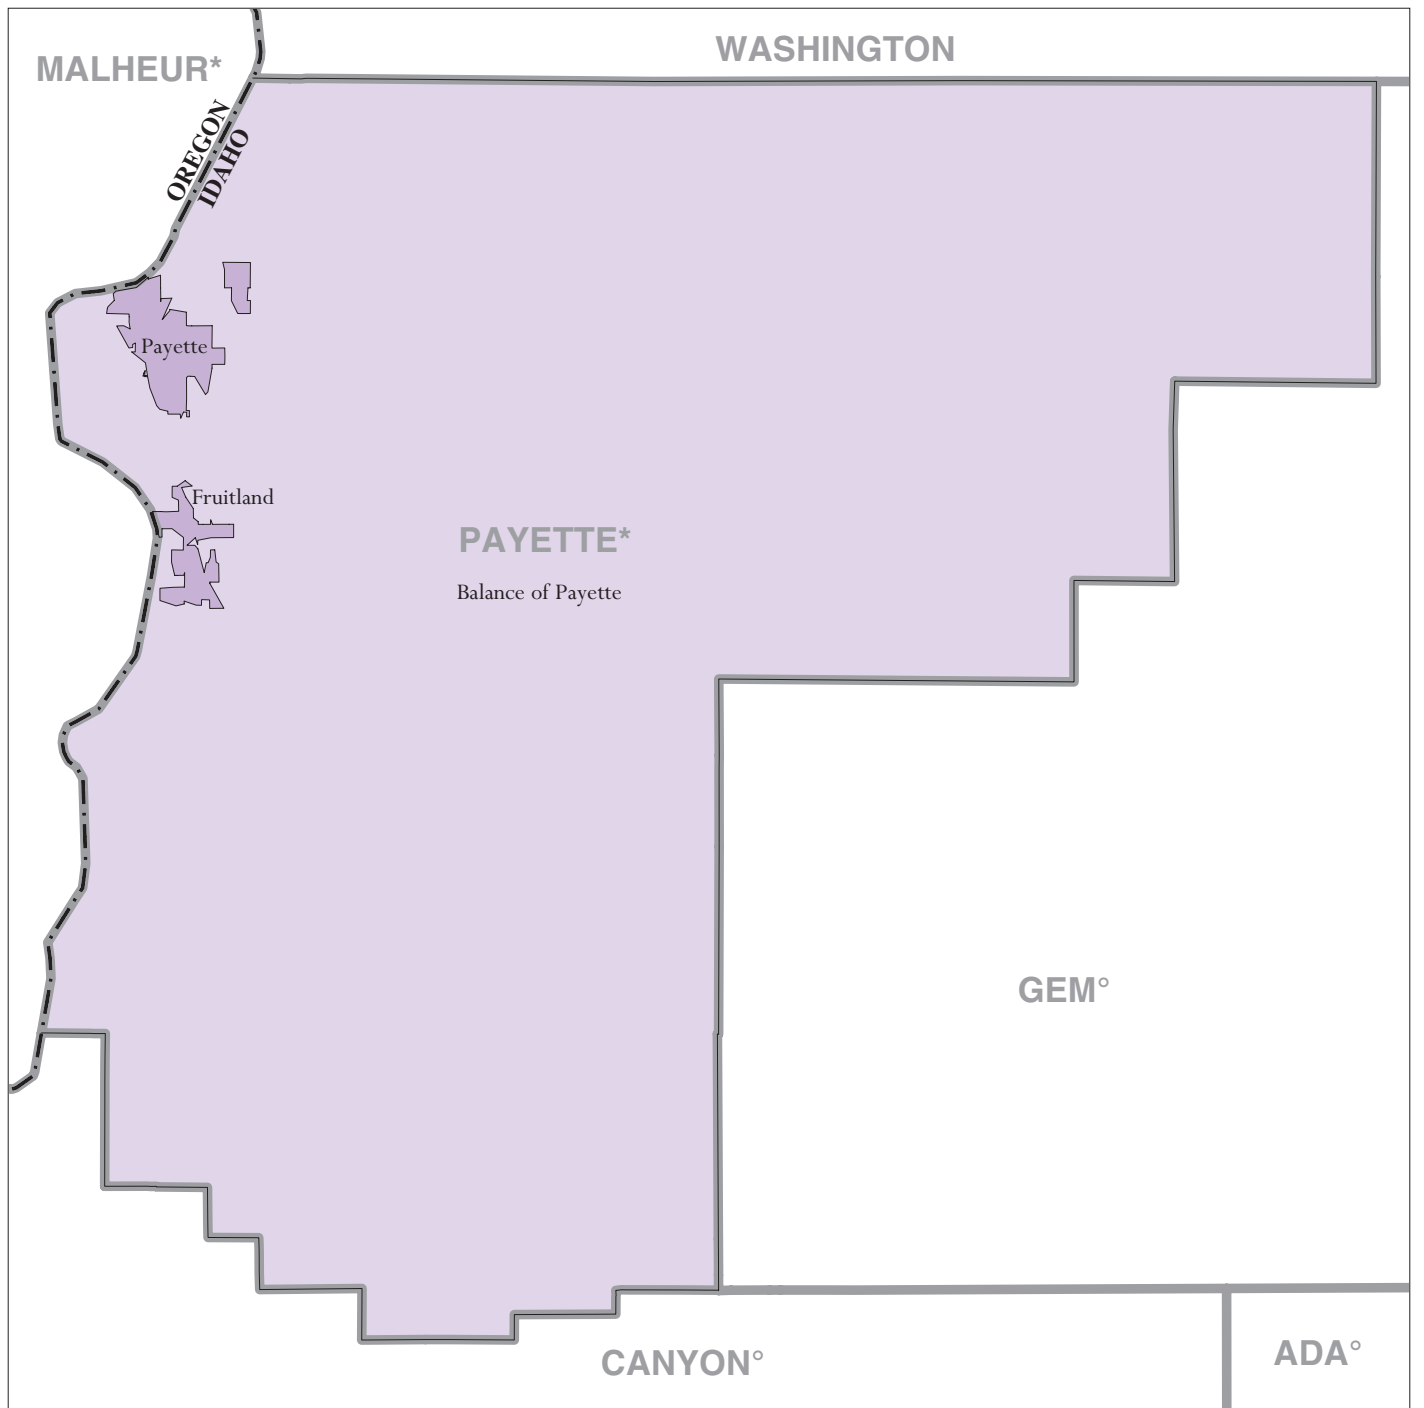

Payette County, ID - Economic Places

Location in State

Legend

- Madison  Economic Place (completely or partially within subject area)
- Balance of Dane  'Balance of County' Economic Place
- DANE**  County or statistical equivalent
- WISCONSIN**  State

A degree (°) denotes that the county or statistical equivalent is in a Metropolitan Statistical Area. An asterisk (*) denotes that the county or statistical equivalent is in a Micropolitan Statistical Area. All boundaries are as of January 1, 2002.