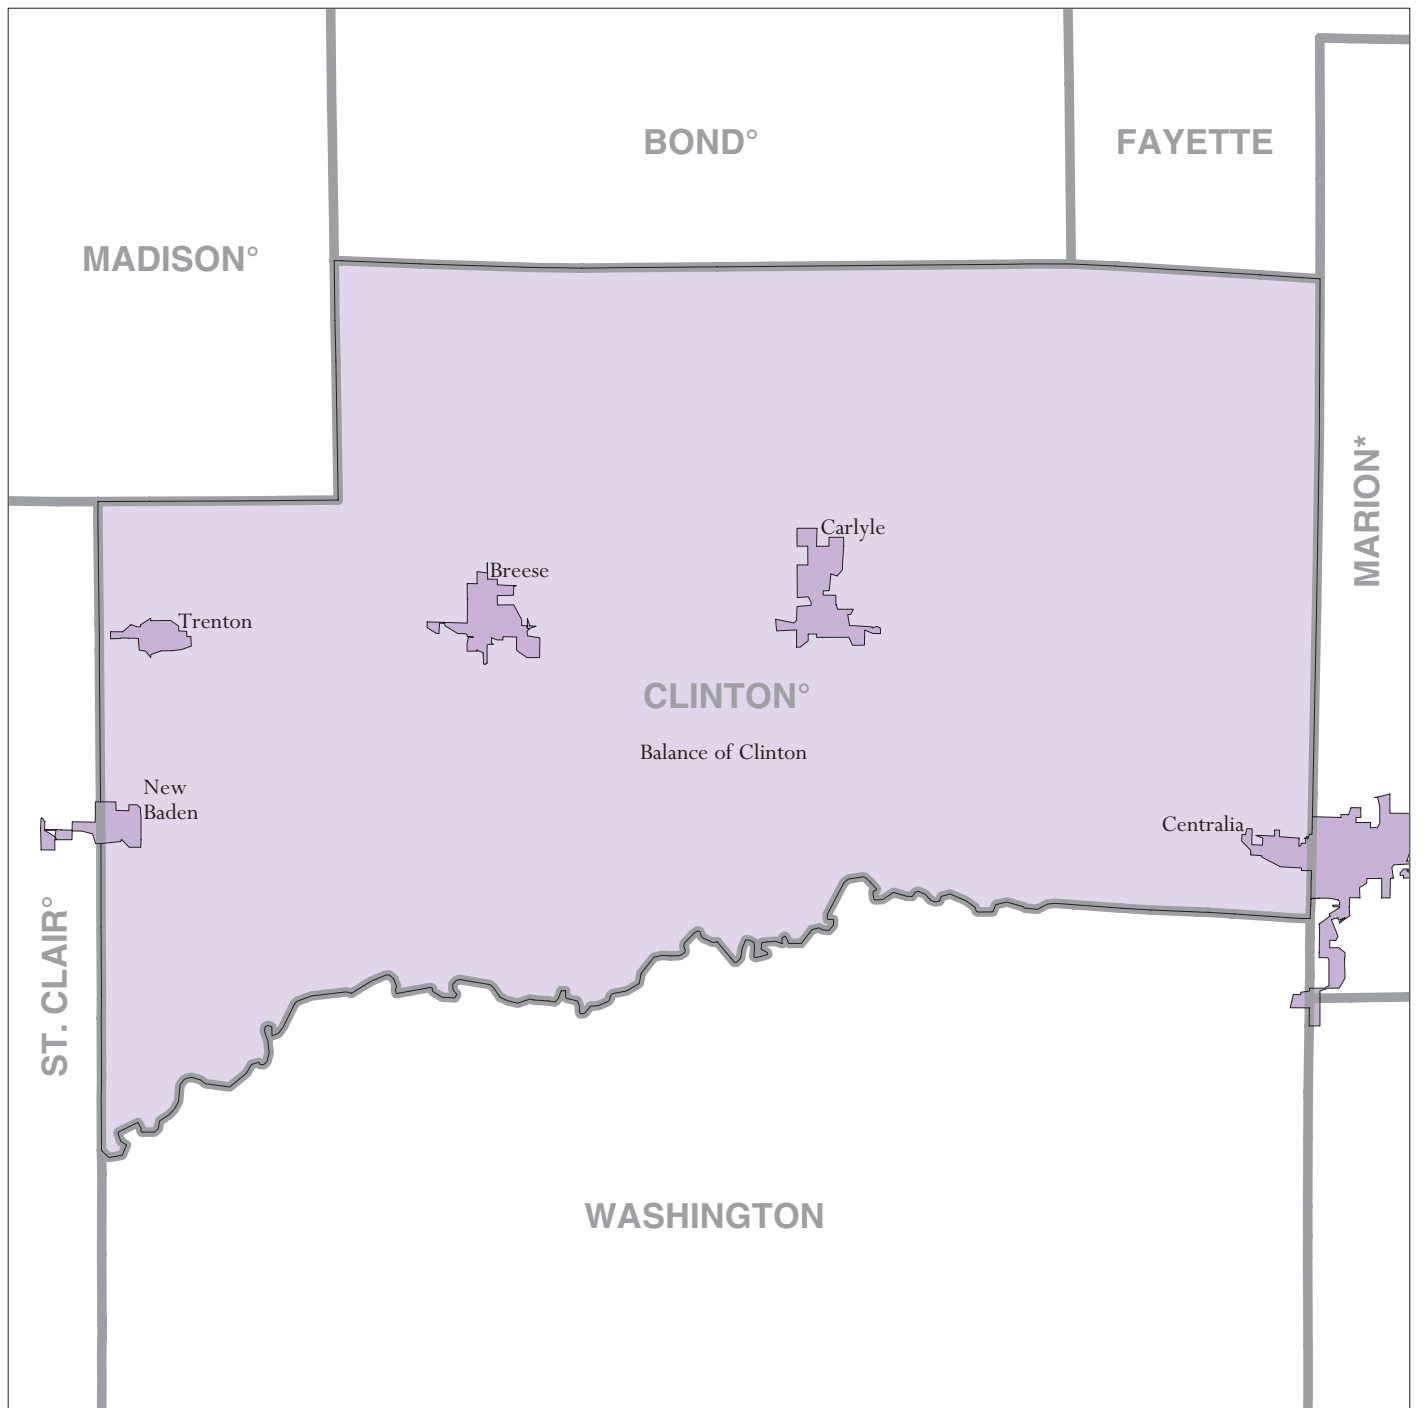

Clinton County, IL - Economic Places

Location in State

Legend

- Madison  Economic Place (completely or partially within subject area)
- Balance of Dane  'Balance of County' Economic Place
- DANE  County or statistical equivalent

A degree (°) denotes that the county or statistical equivalent is in a Metropolitan Statistical Area. An asterisk (*) denotes that the county or statistical equivalent is in a Micropolitan Statistical Area. All boundaries are as of January 1, 2002.