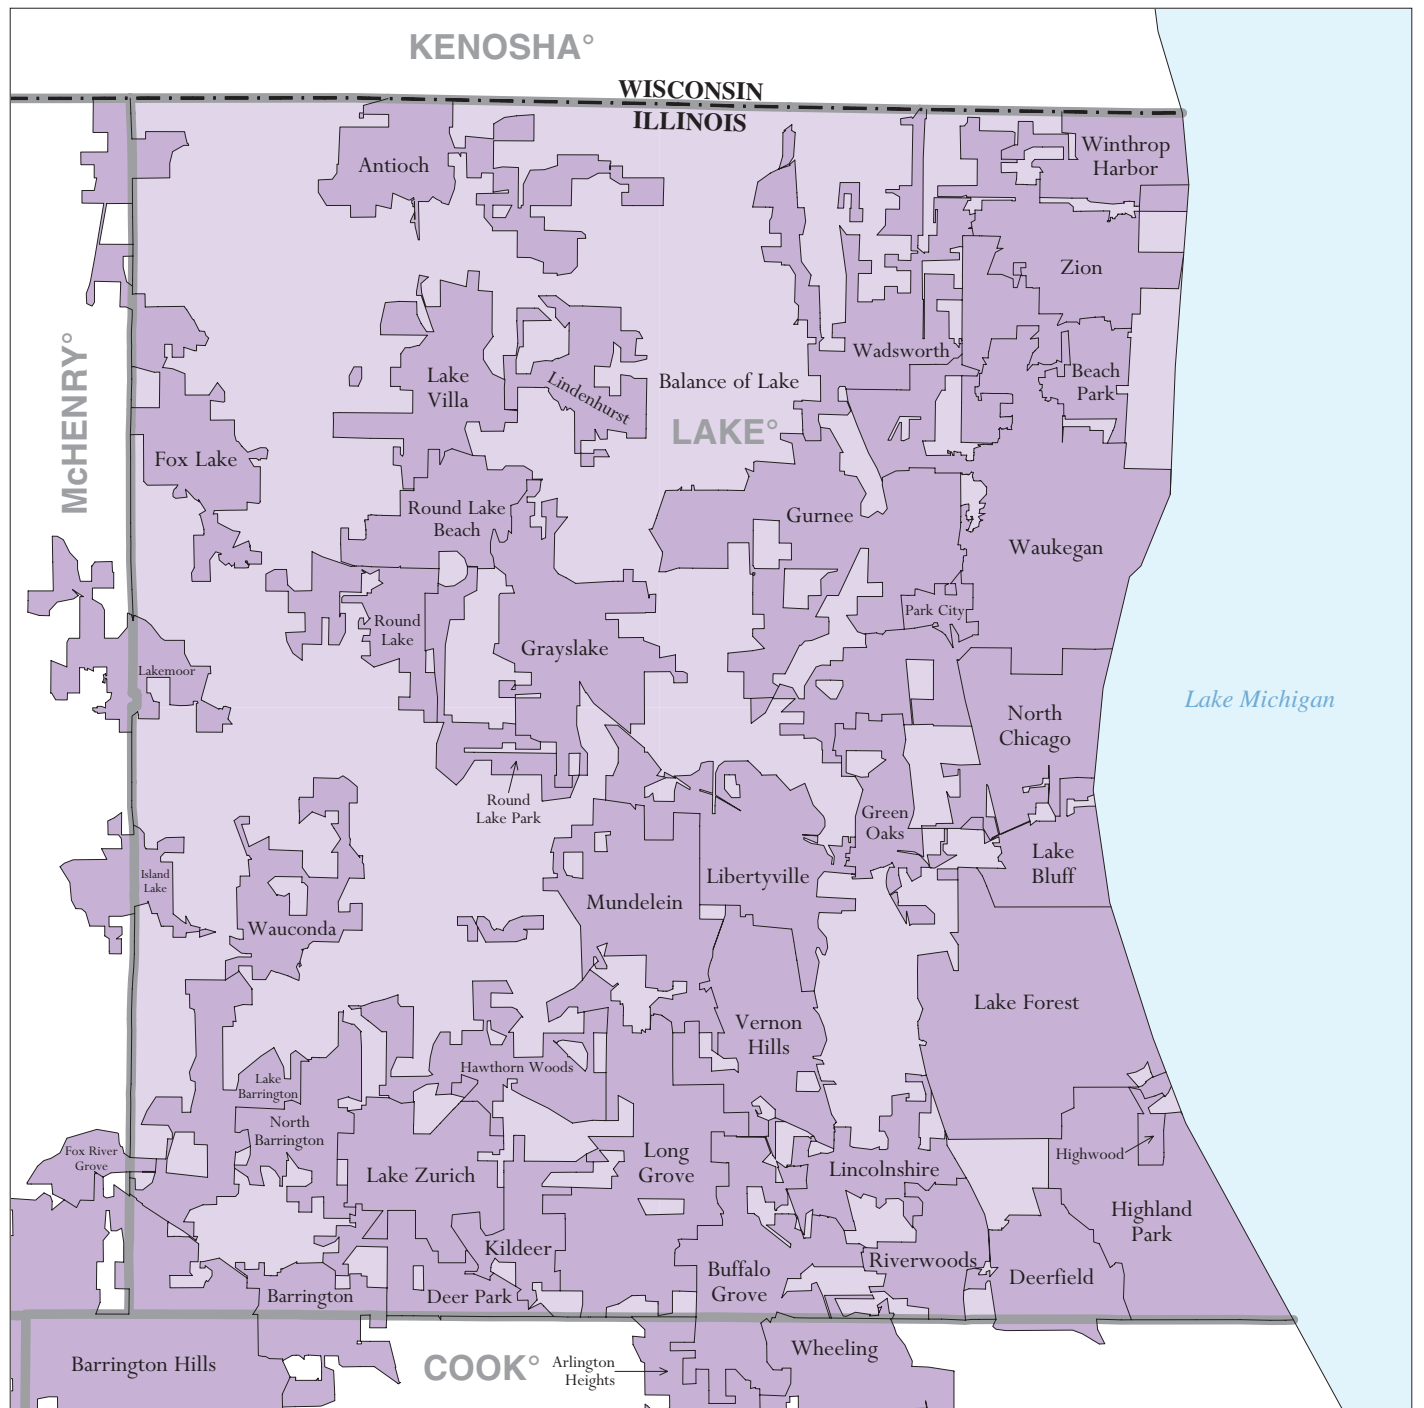

Lake County, IL - Economic Places

Location in State

Legend

- Madison Economic Place (completely or partially within subject area)
- Balance of Dane 'Balance of County' Economic Place
- DANE County or statistical equivalent
- WISCONSIN State
- Lake Michigan Shoreline

A degree (°) denotes that the county or statistical equivalent is in a Metropolitan Statistical Area. An asterisk (*) denotes that the county or statistical equivalent is in a Micropolitan Statistical Area. All boundaries are as of January 1, 2002.