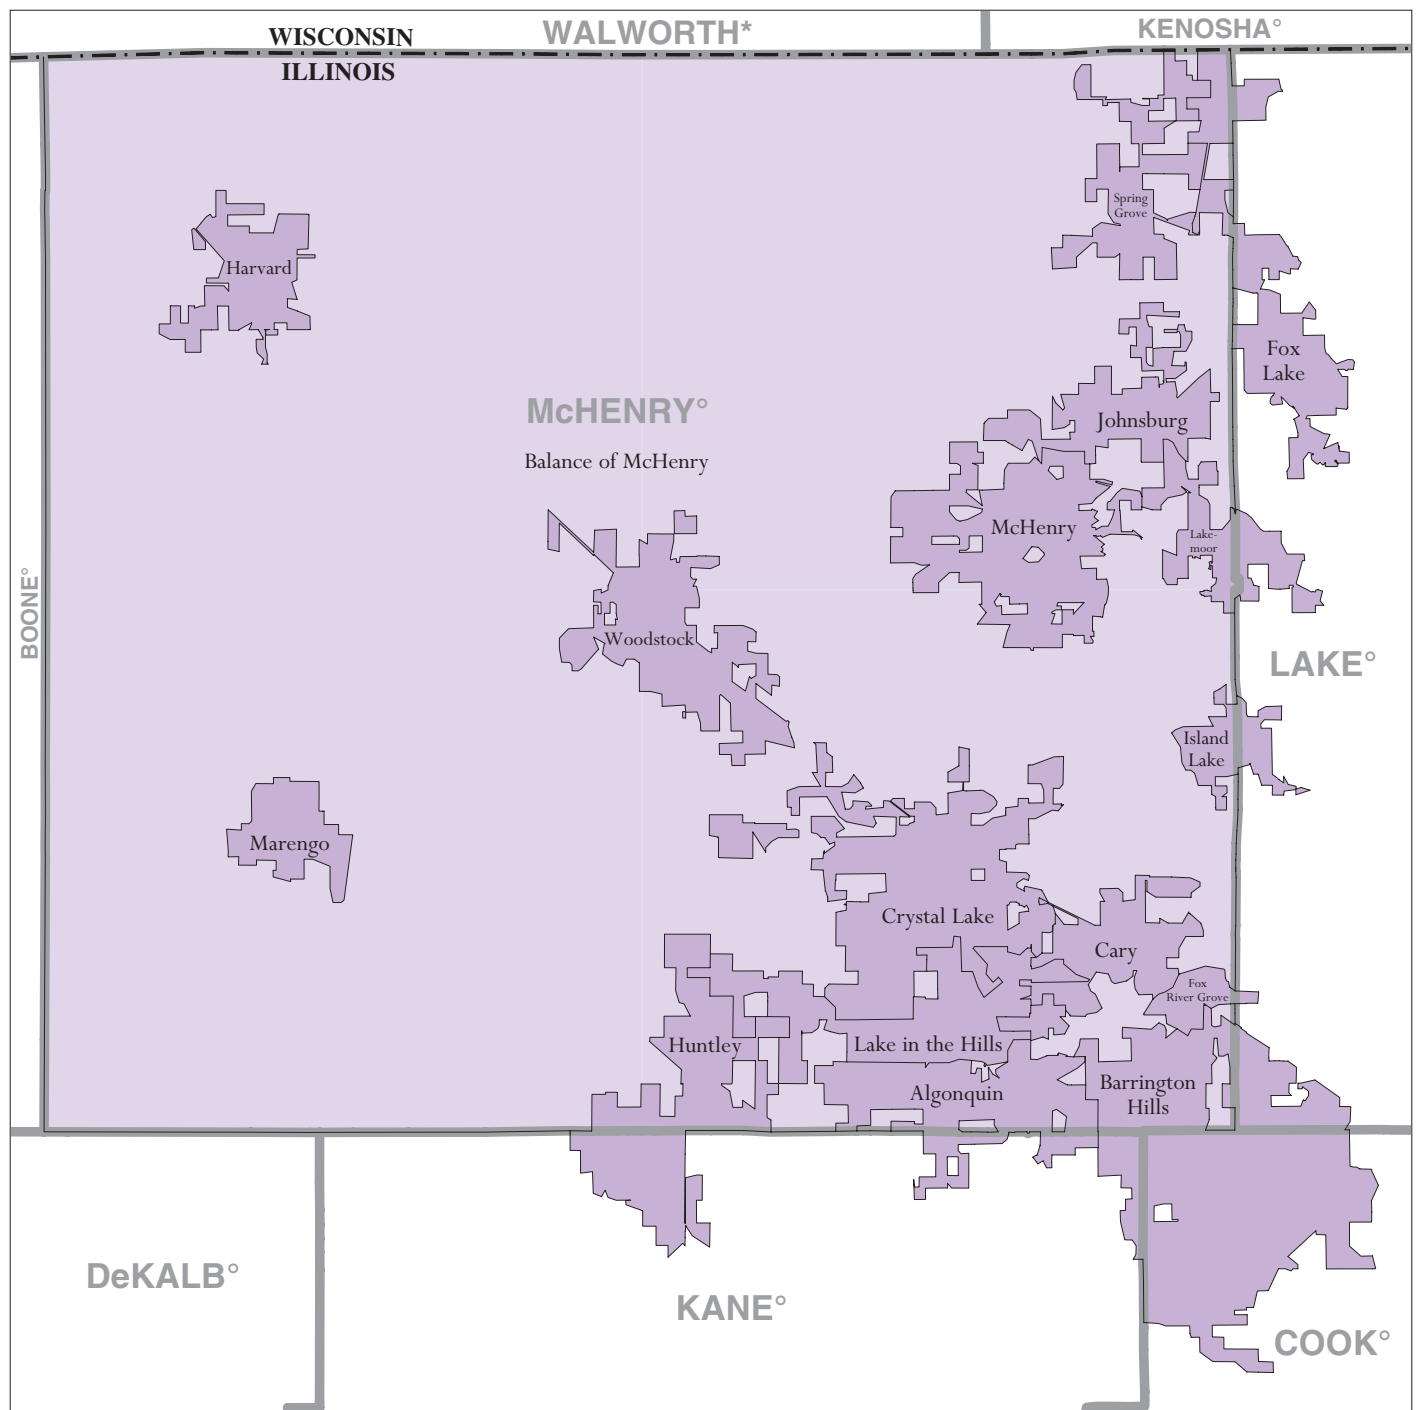

# McHenry County, IL - Economic Places

## Location in State

## Legend

- Madison Economic Place (completely or partially within subject area)
- Balance of Dane 'Balance of County' Economic Place
- DANE County or statistical equivalent
- WISCONSIN State

A degree (°) denotes that the county or statistical equivalent is in a Metropolitan Statistical Area. An asterisk (\*) denotes that the county or statistical equivalent is in a Micropolitan Statistical Area. All boundaries are as of January 1, 2002.