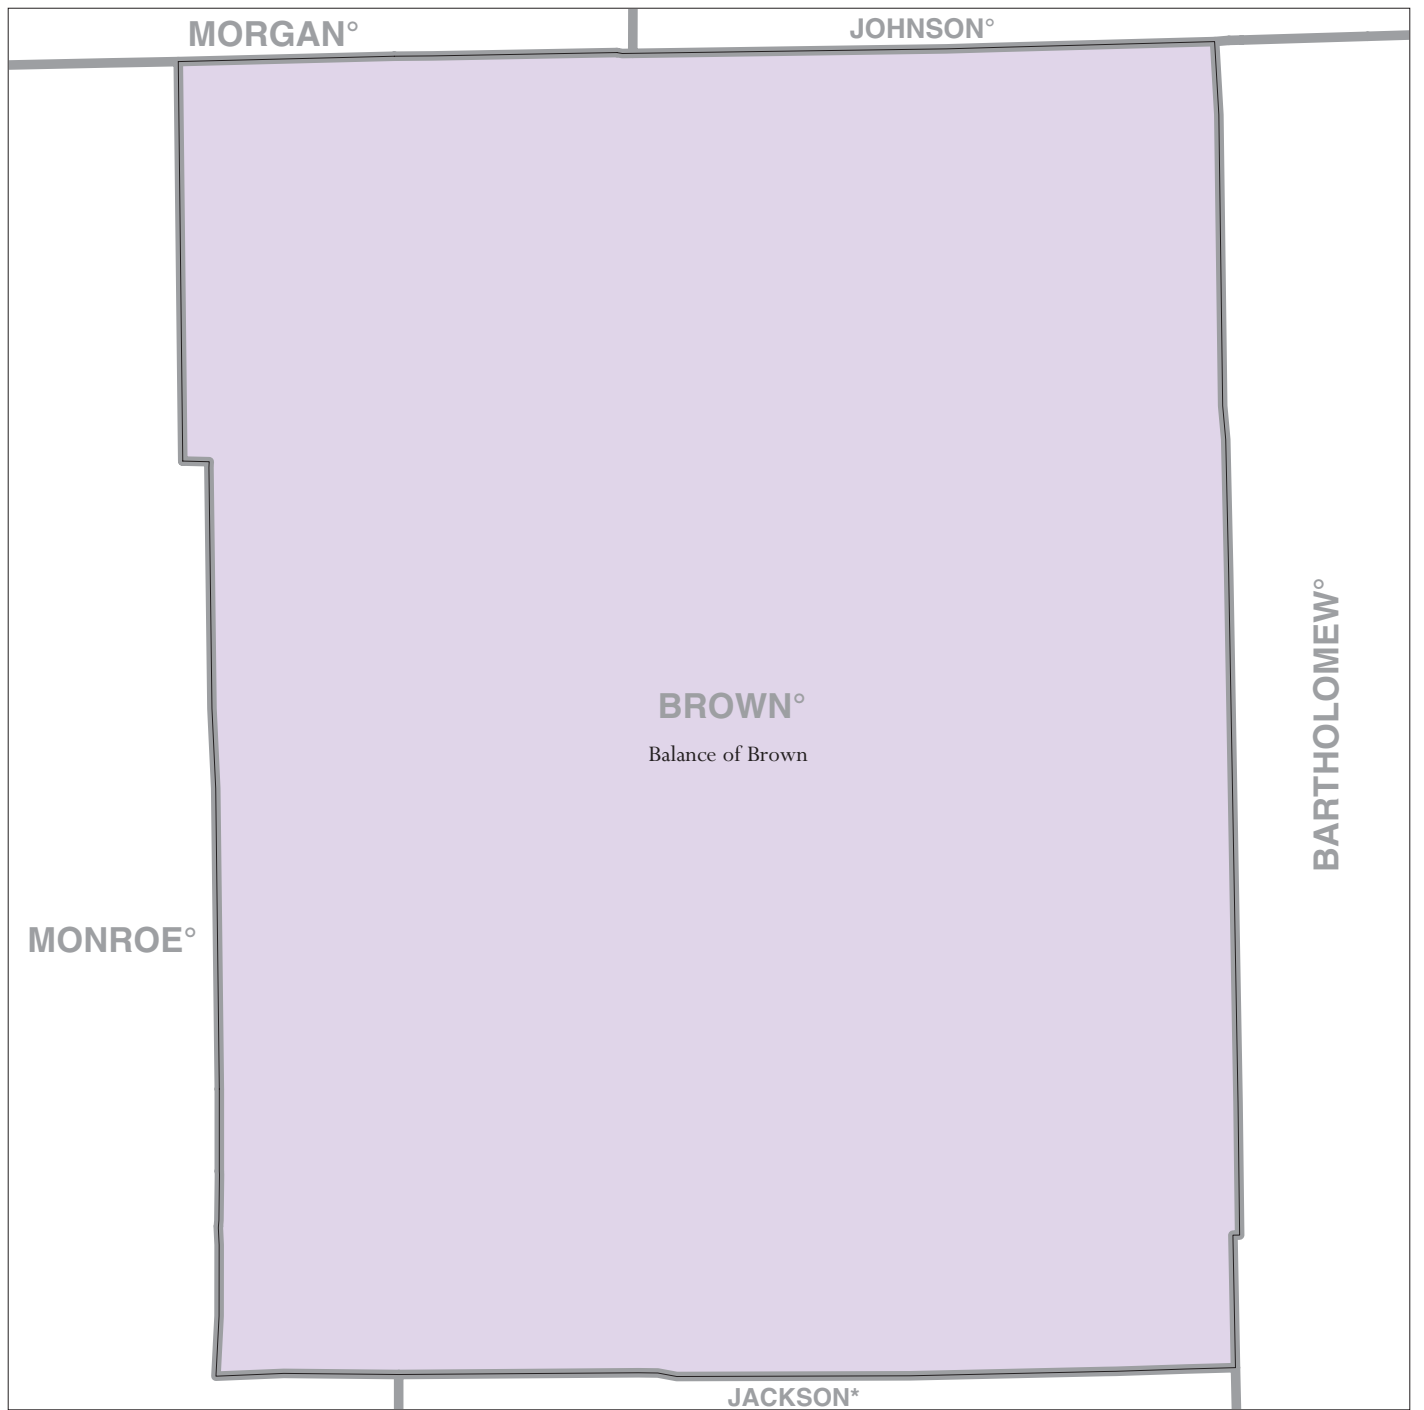

Brown County, IN - Economic Places

Location in State

Legend

- Madison  Economic Place (completely or partially within subject area)
- Balance of Dane  'Balance of County' Economic Place
- DANE**  County or statistical equivalent

A degree (°) denotes that the county or statistical equivalent is in a Metropolitan Statistical Area. An asterisk (*) denotes that the county or statistical equivalent is in a Micropolitan Statistical Area. All boundaries are as of January 1, 2002.