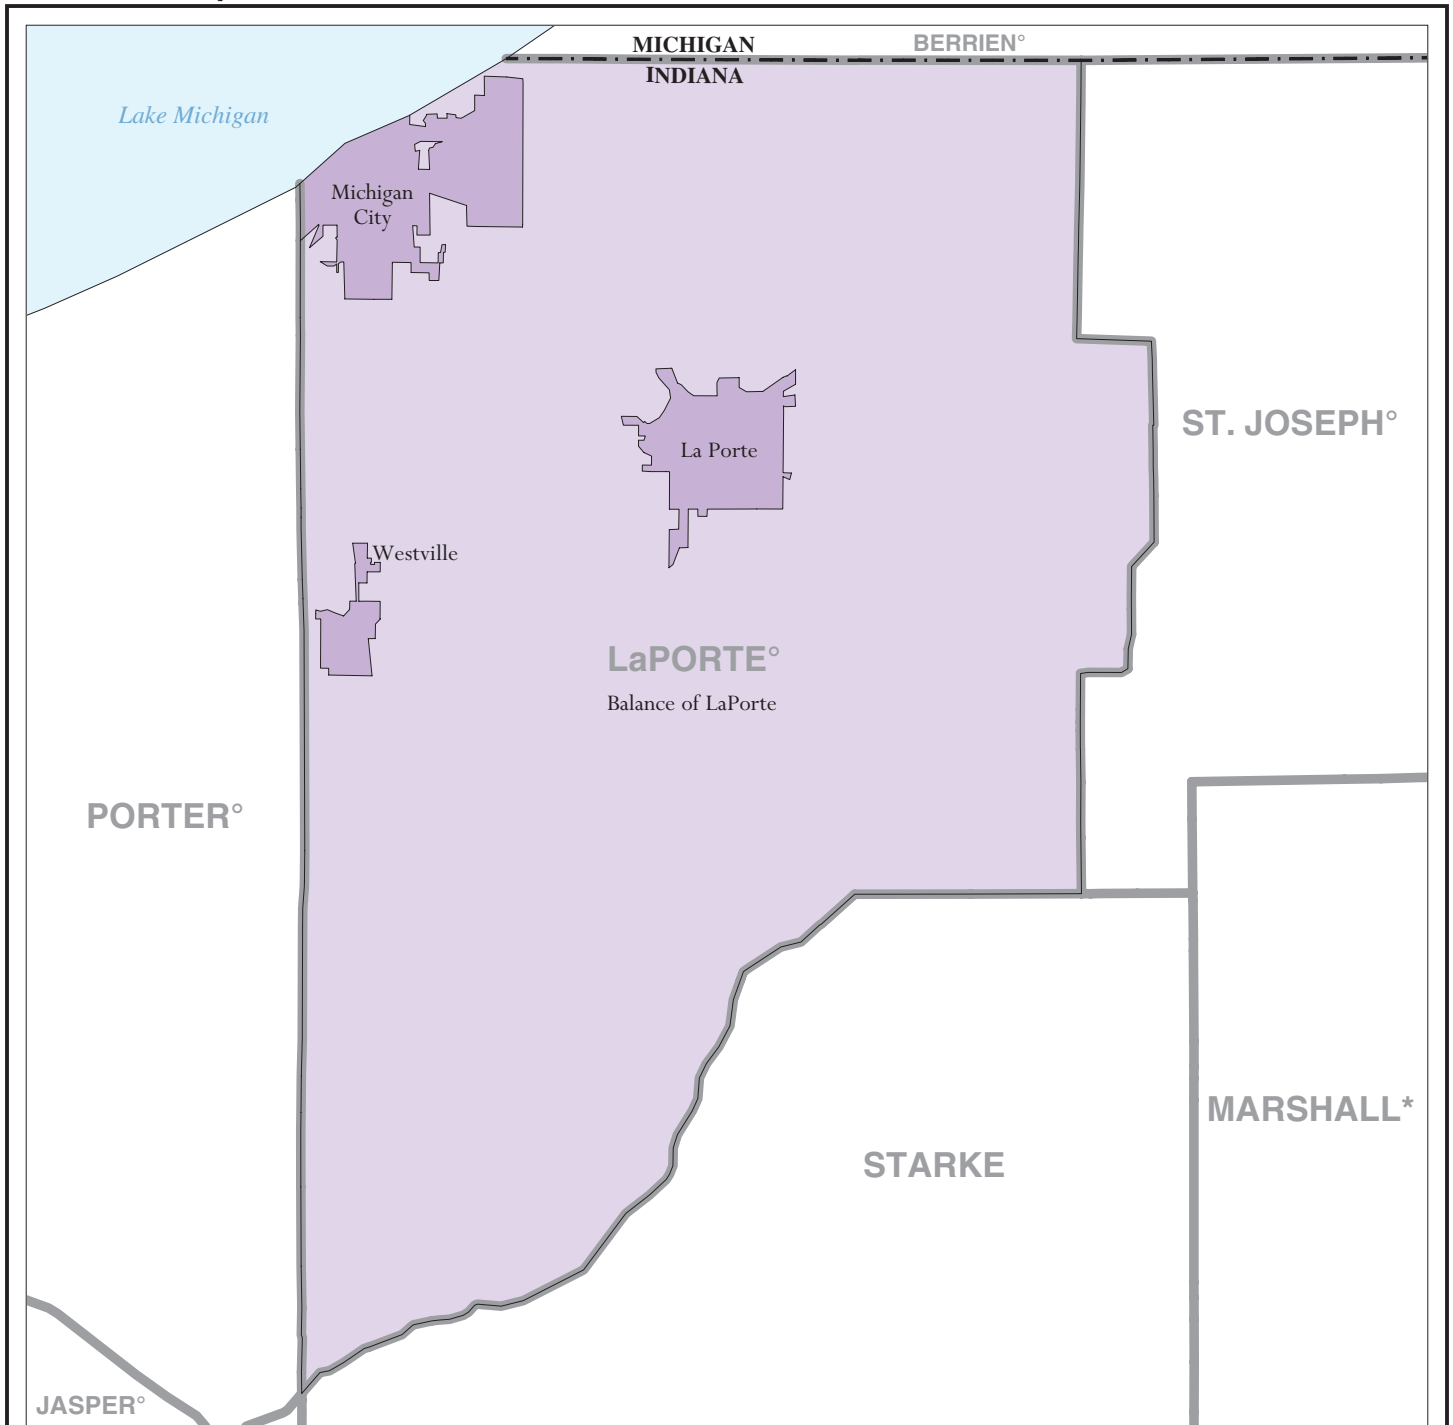

LaPorte County, IN - Economic Places

Location in State

Legend

- Madison Economic Place (completely or partially within subject area)
- Balance of Dane 'Balance of County' Economic Place
- DANE** County or statistical equivalent
- WISCONSIN** State
- Lake Michigan* Shoreline

A degree (°) denotes that the county or statistical equivalent is in a Metropolitan Statistical Area. An asterisk (*) denotes that the county or statistical equivalent is in a Micropolitan Statistical Area. All boundaries are as of January 1, 2002.