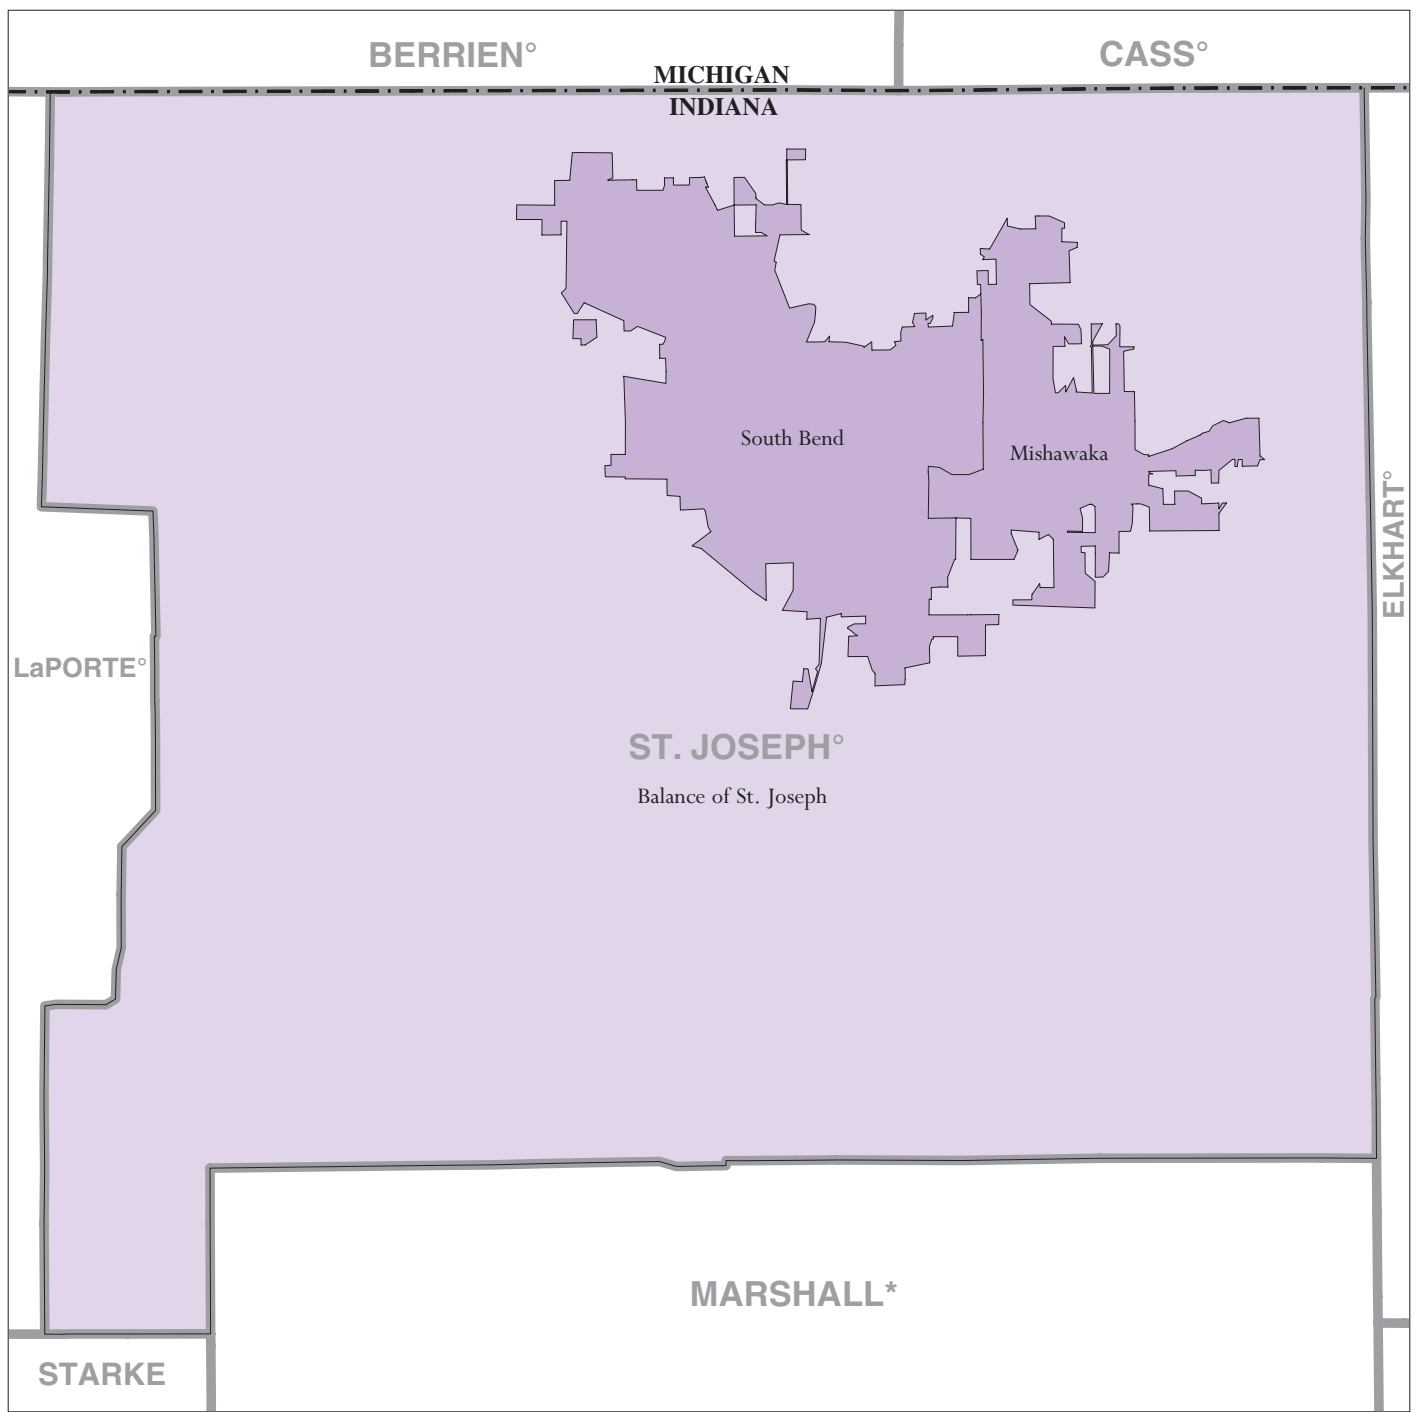

**St. Joseph County, IN - Economic Places**

**Location in State**

**Legend**

- Madison  Economic Place (completely or partially within subject area)
- Balance of Dane  'Balance of County' Economic Place
- DANE**  County or statistical equivalent
- WISCONSIN**  State

A degree (°) denotes that the county or statistical equivalent is in a Metropolitan Statistical Area. An asterisk (\*) denotes that the county or statistical equivalent is in a Micropolitan Statistical Area. All boundaries are as of January 1, 2002.