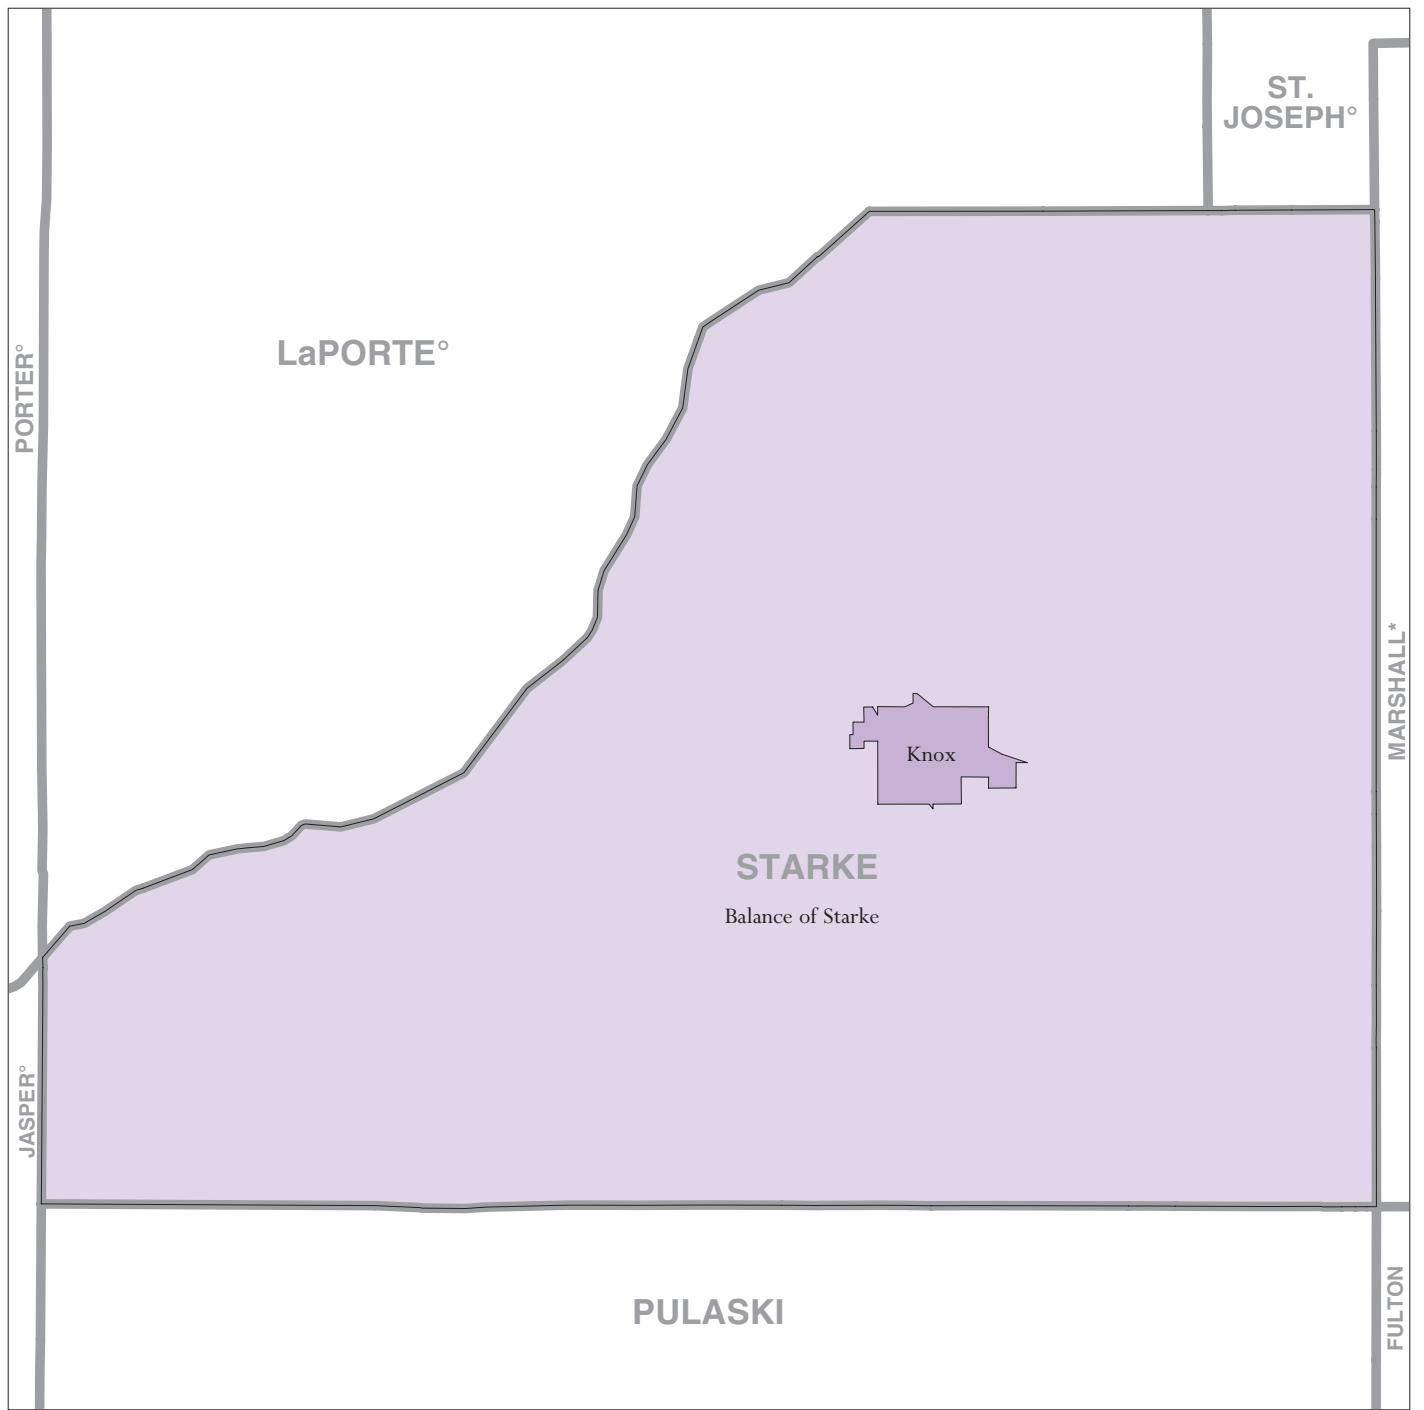

Starke County, IN - Economic Places

Location in State

Legend

- Madison Economic Place (completely or partially within subject area)
- Balance of Dane 'Balance of County' Economic Place
- DANE** County or statistical equivalent

A degree (°) denotes that the county or statistical equivalent is in a Metropolitan Statistical Area. An asterisk (*) denotes that the county or statistical equivalent is in a Micropolitan Statistical Area. All boundaries are as of January 1, 2002.