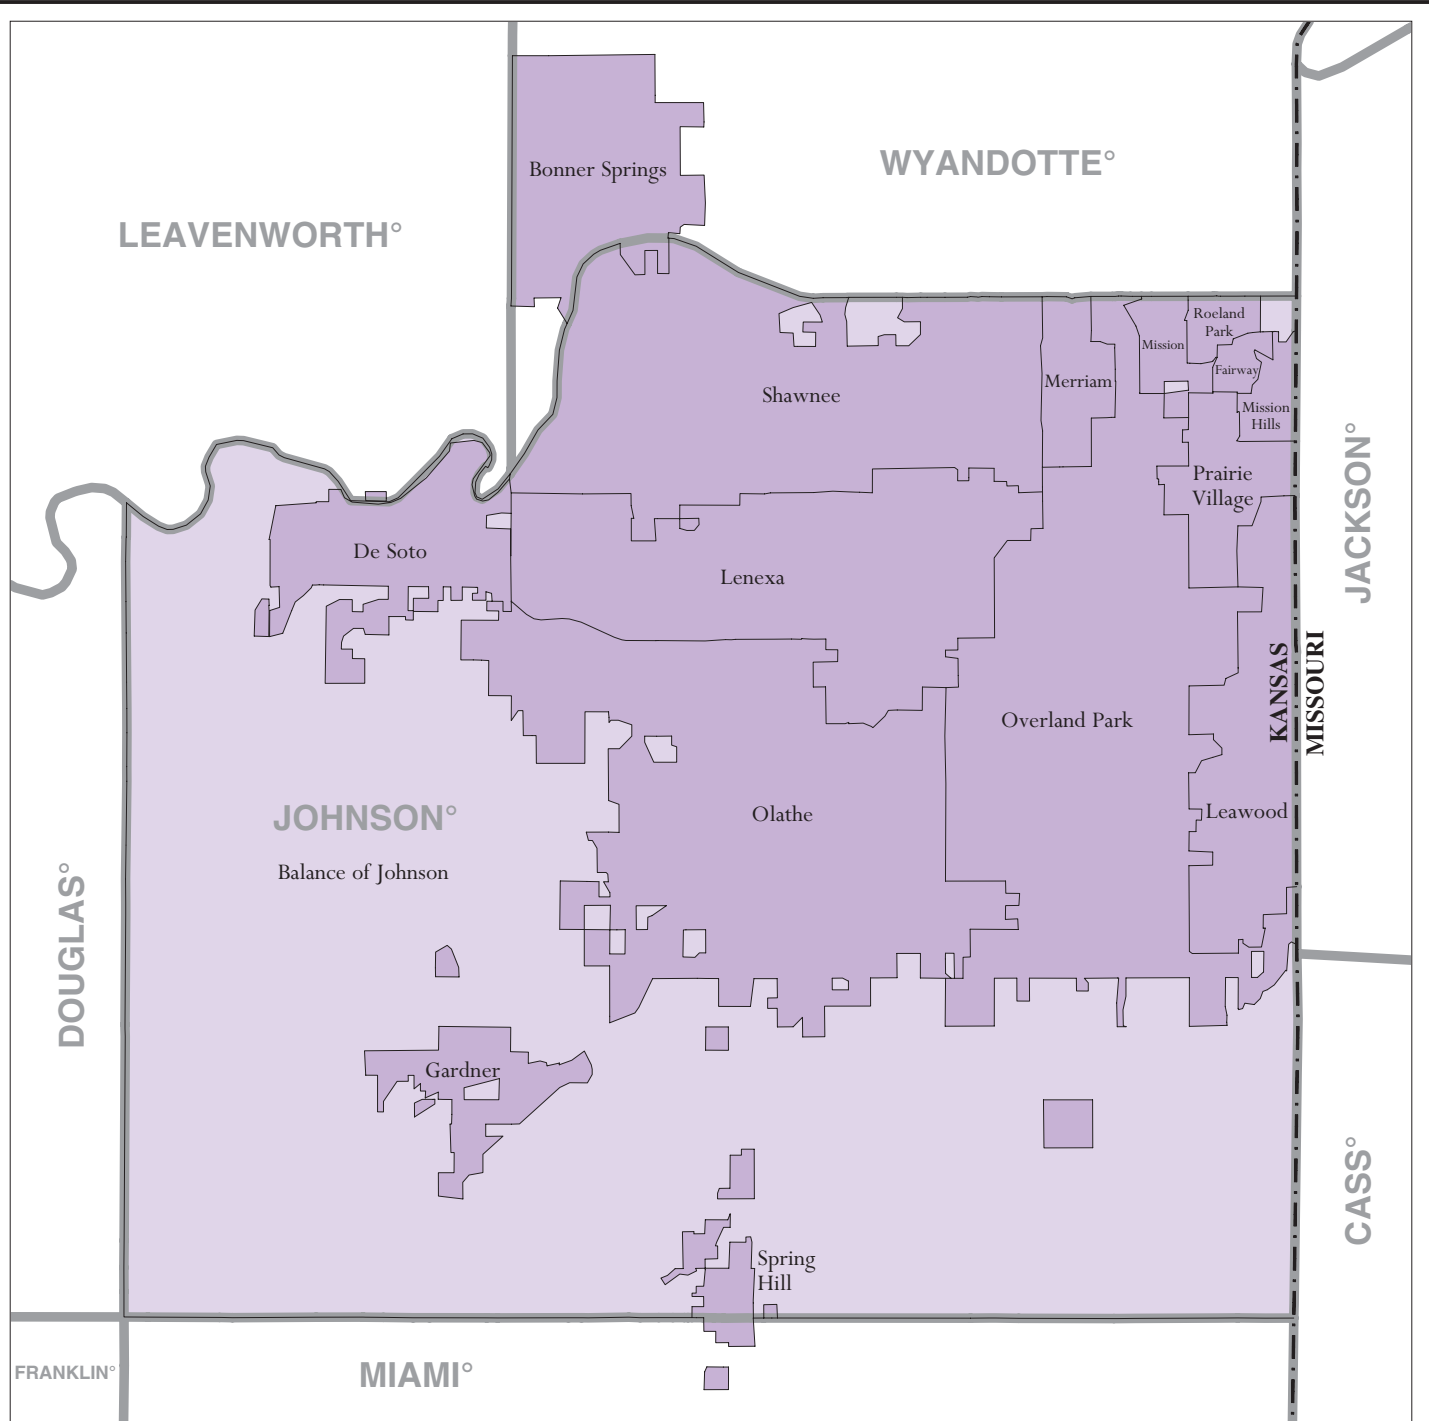

Johnson County, KS - Economic Places

Location in State

Legend

- Madison Economic Place (completely or partially within subject area)
- Balance of Dane 'Balance of County' Economic Place
- DANE County or statistical equivalent
- WISCONSIN State

A degree (°) denotes that the county or statistical equivalent is in a Metropolitan Statistical Area. An asterisk (*) denotes that the county or statistical equivalent is in a Micropolitan Statistical Area. All boundaries are as of January 1, 2002.