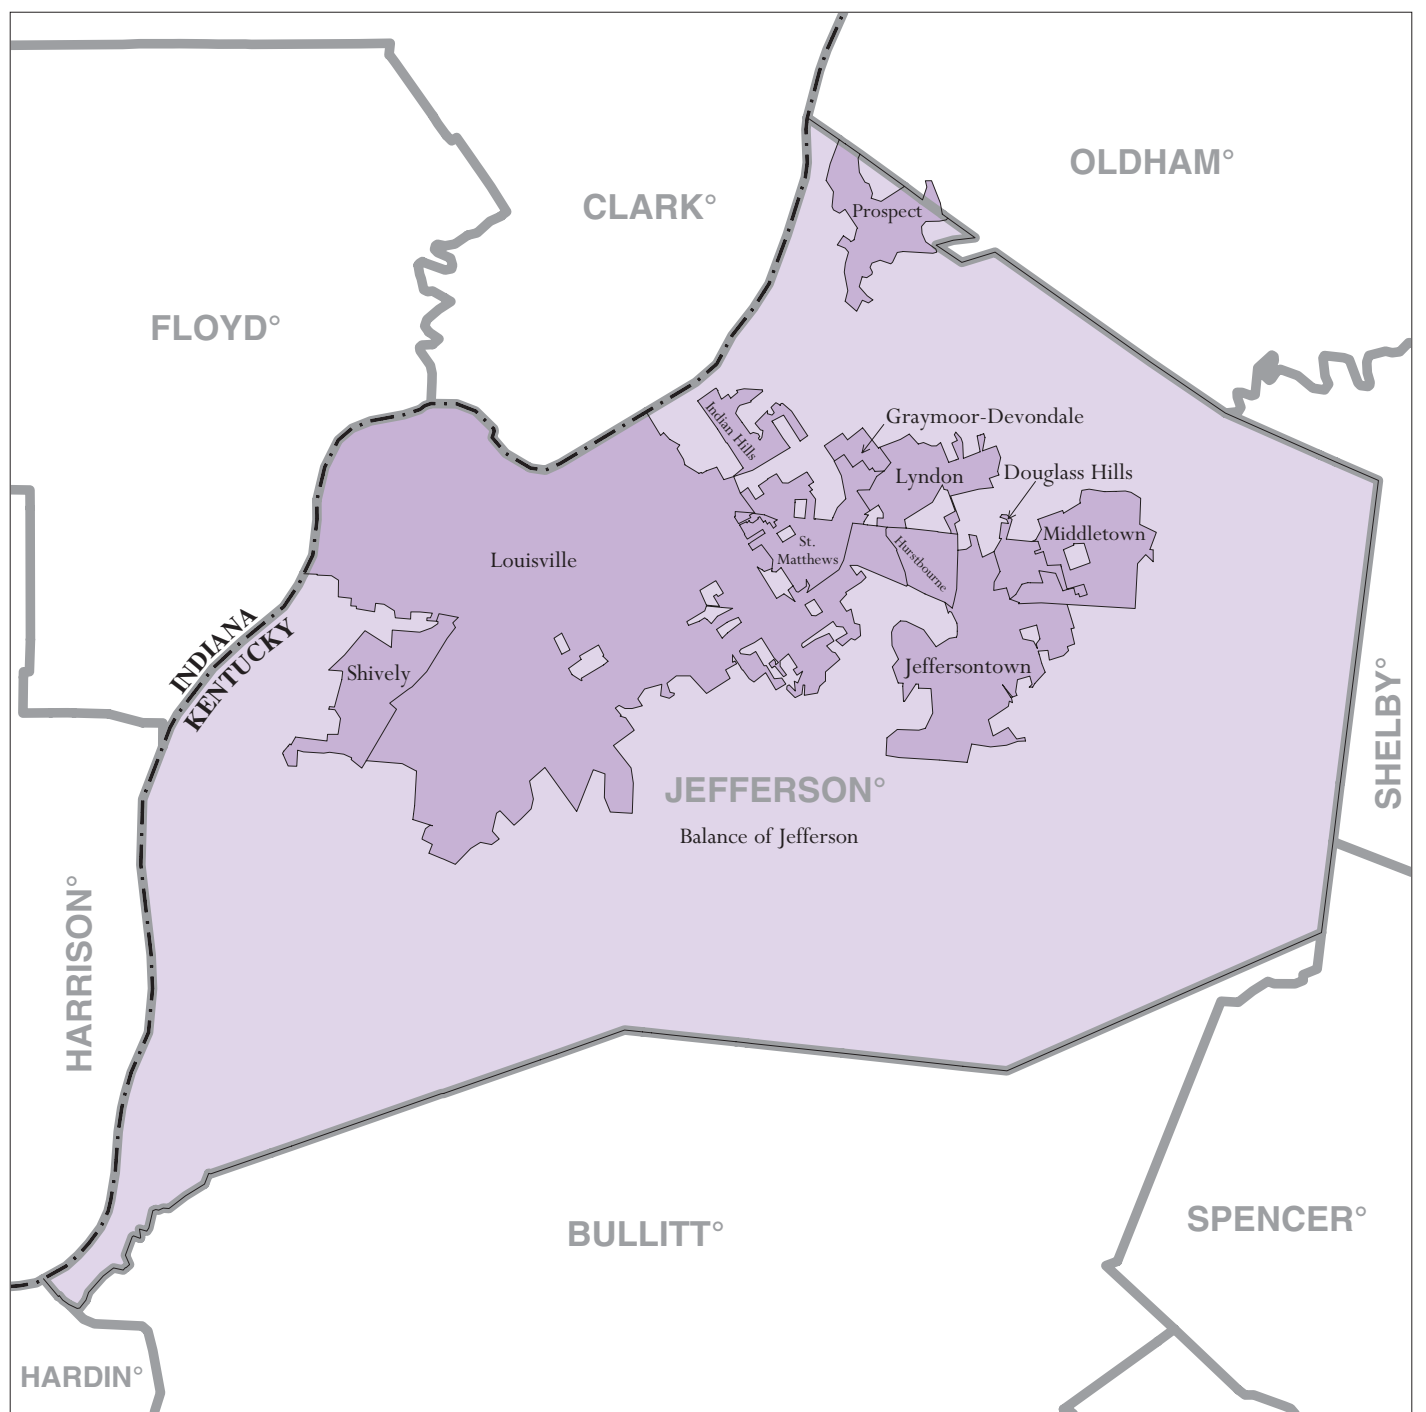

Jefferson County, KY - Economic Places

Location in State

Legend

- Madison  Economic Place (completely or partially within subject area)
- Balance of Dane  'Balance of County' Economic Place
- DANE  County or statistical equivalent
- WISCONSIN  State

A degree (°) denotes that the county or statistical equivalent is in a Metropolitan Statistical Area. An asterisk (*) denotes that the county or statistical equivalent is in a Micropolitan Statistical Area. All boundaries are as of January 1, 2002.