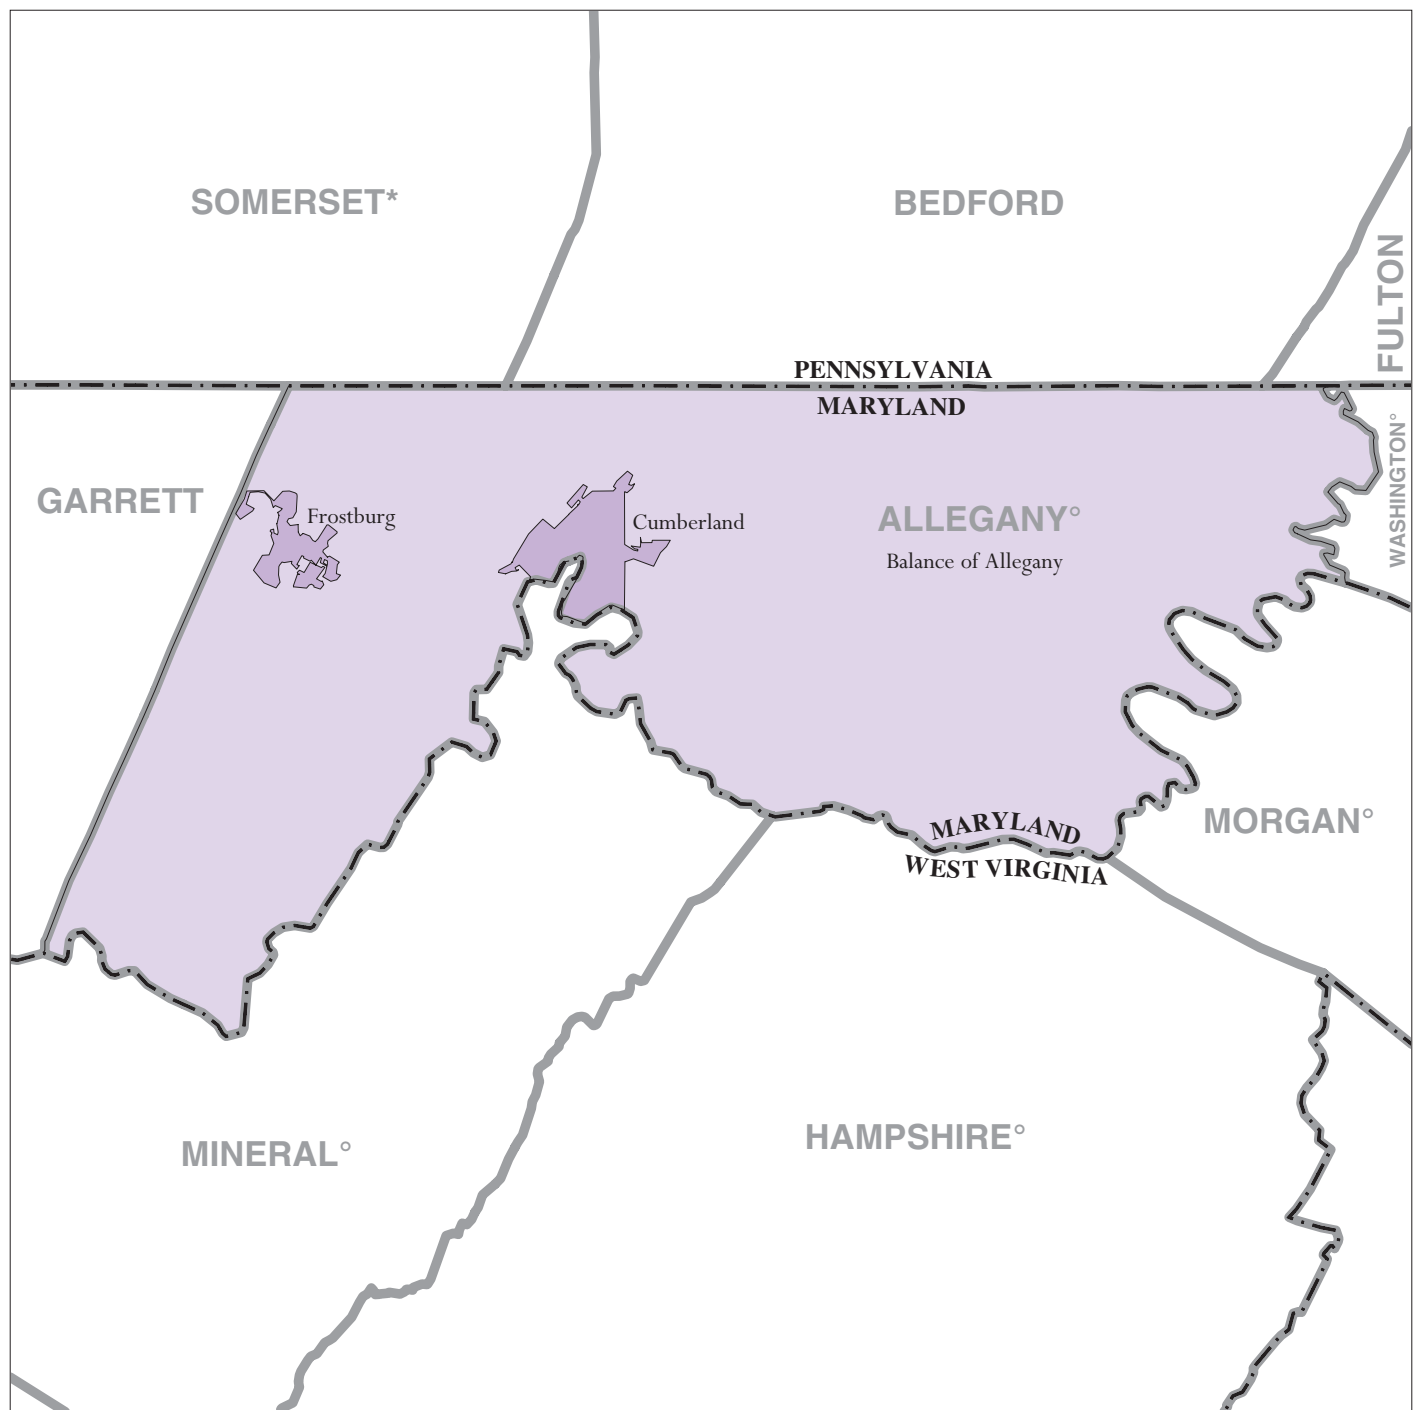

Allegany County, MD - Economic Places

Location in State

Legend

- Madison Economic Place (completely or partially within subject area)
- Balance of Dane 'Balance of County' Economic Place
- DANE** County or statistical equivalent
- WISCONSIN** State

A degree (°) denotes that the county or statistical equivalent is in a Metropolitan Statistical Area. An asterisk (*) denotes that the county or statistical equivalent is in a Micropolitan Statistical Area. All boundaries are as of January 1, 2002.