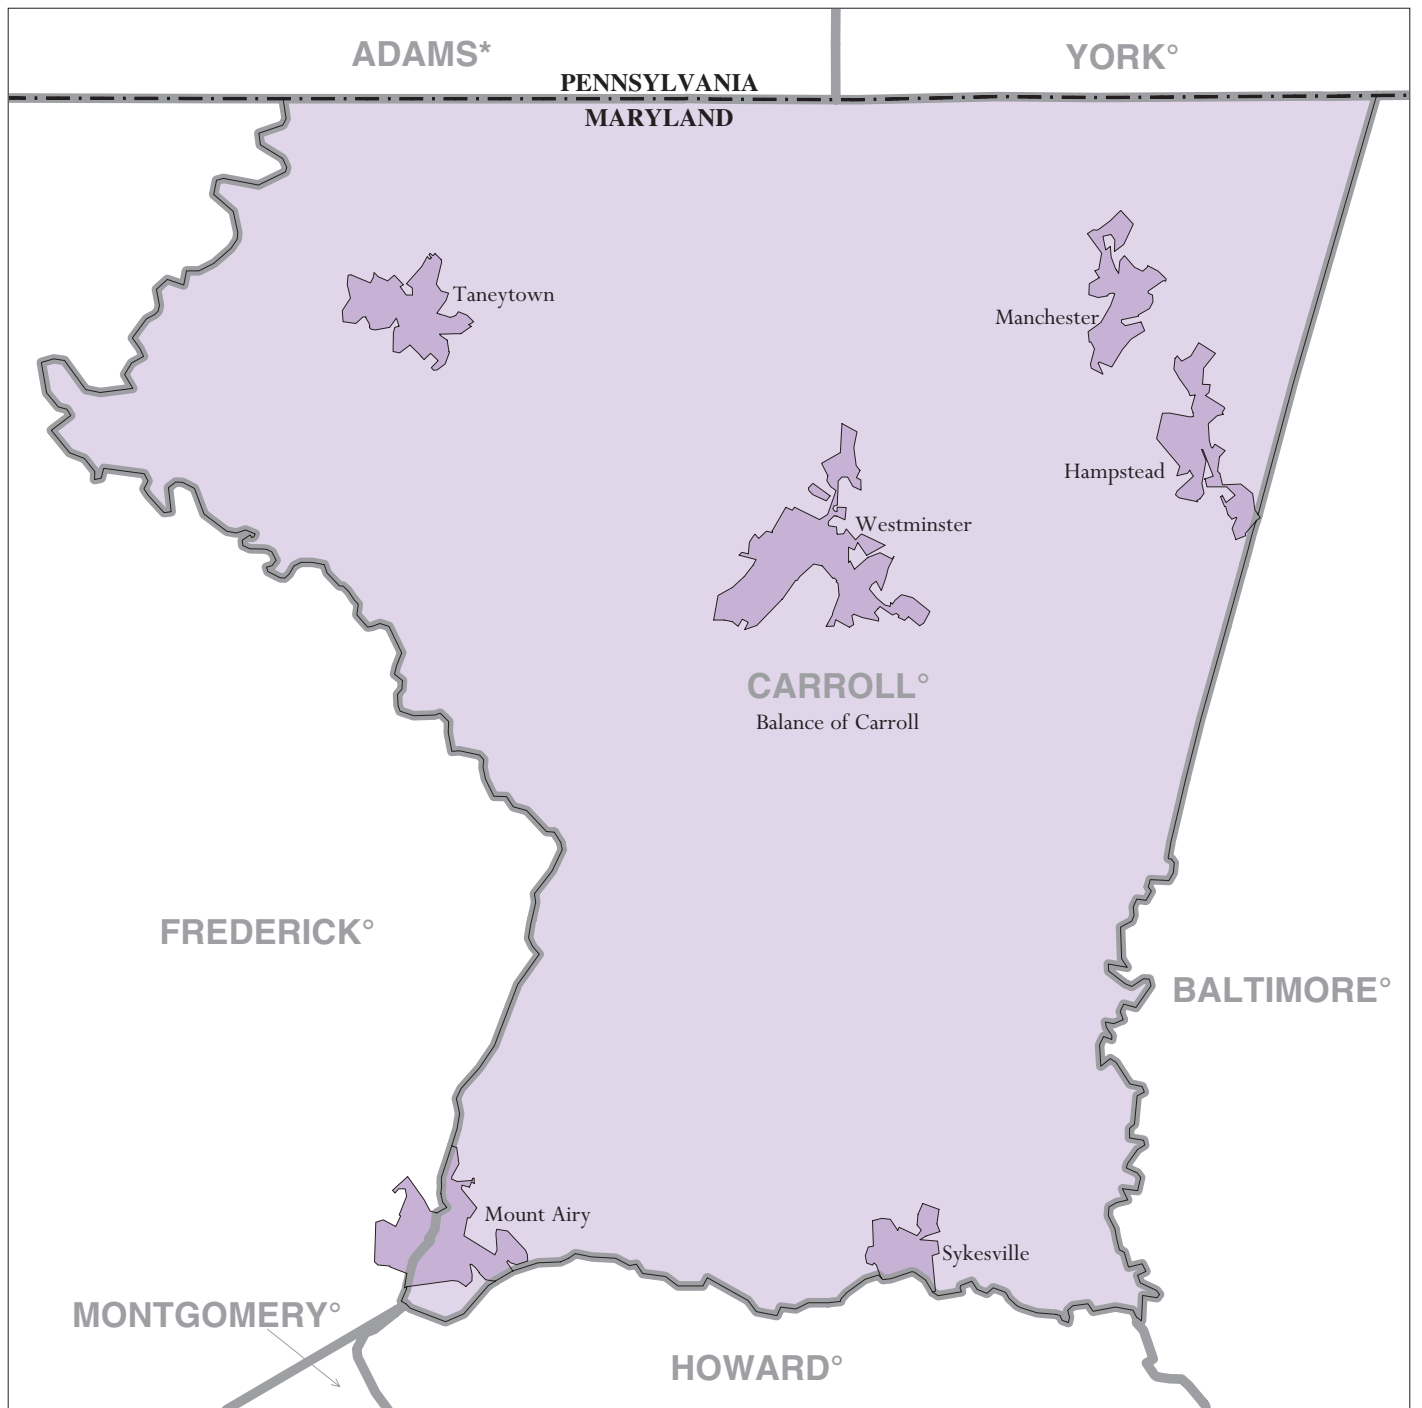

Carroll County, MD - Economic Places

Location in State

Legend

- Madison Economic Place (completely or partially within subject area)
- Balance of Dane 'Balance of County' Economic Place
- DANE County or statistical equivalent
- WISCONSIN State

A degree (°) denotes that the county or statistical equivalent is in a Metropolitan Statistical Area. An asterisk (*) denotes that the county or statistical equivalent is in a Micropolitan Statistical Area. All boundaries are as of January 1, 2002.