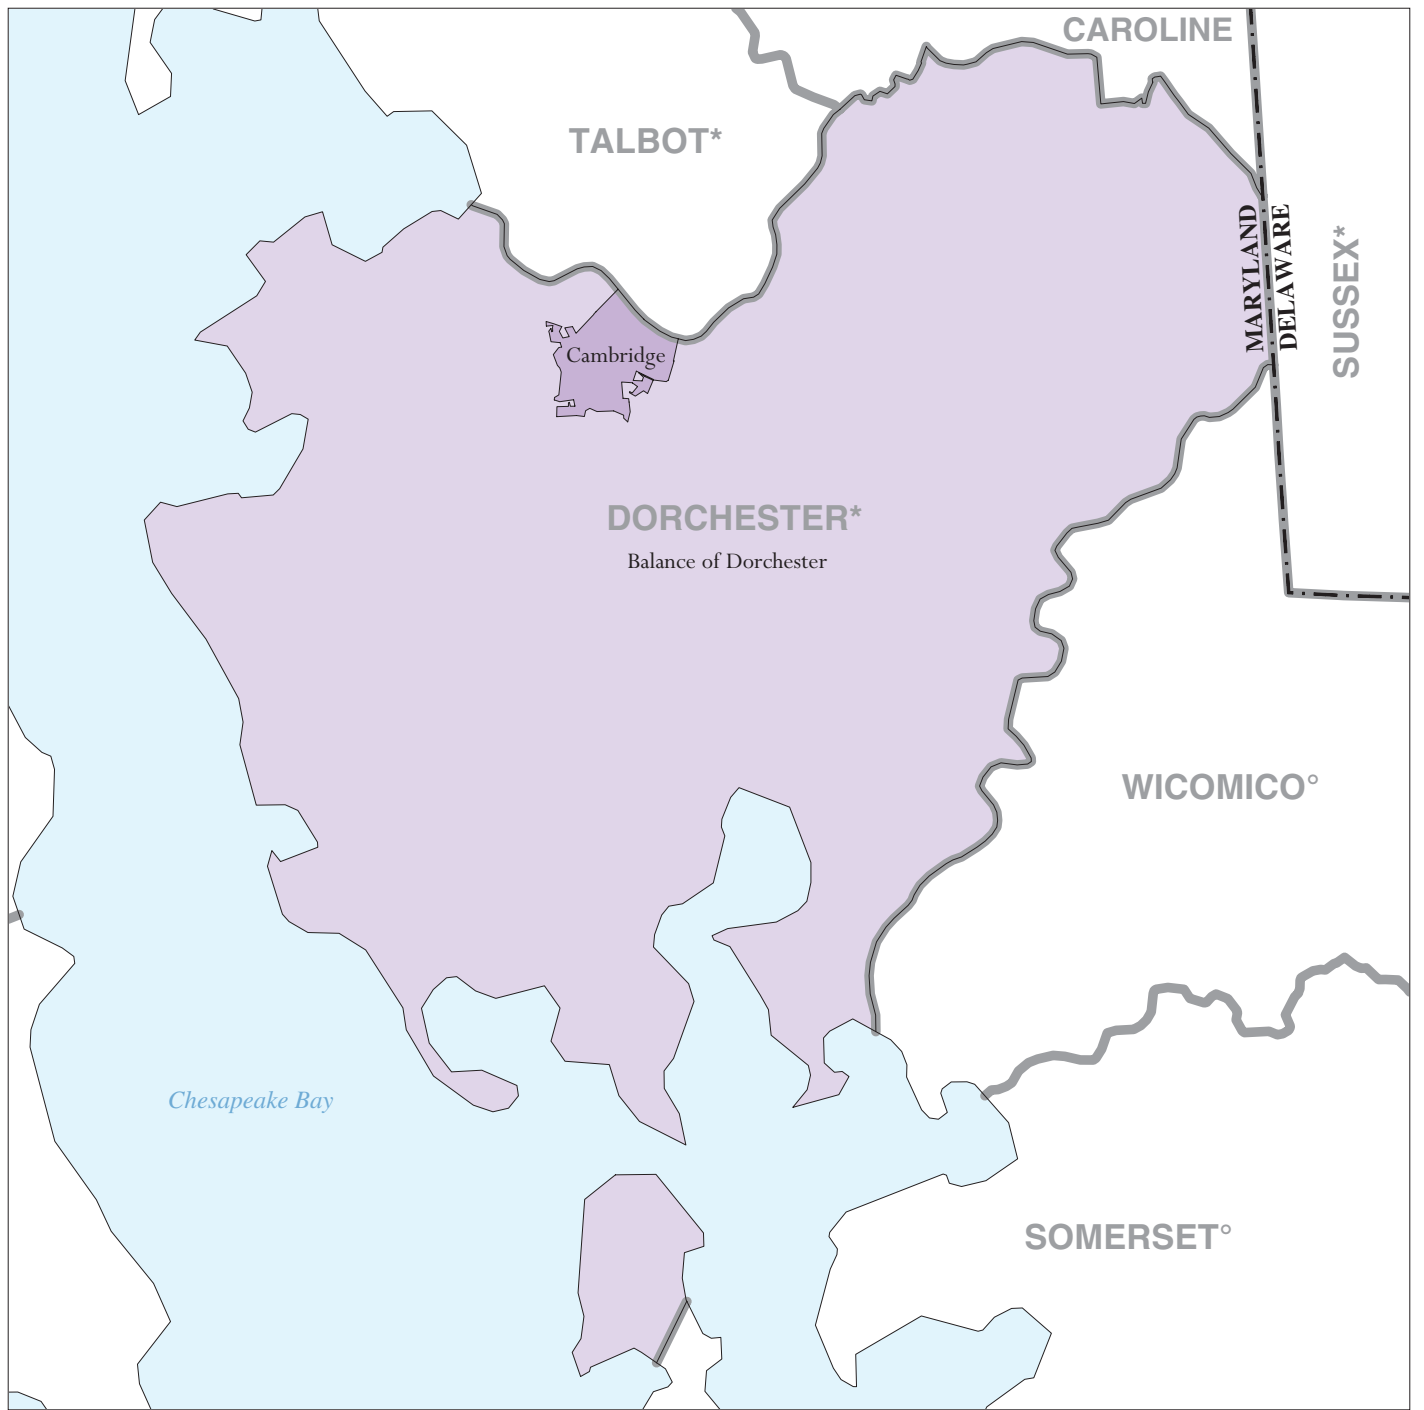

Dorchester County, MD - Economic Places

Location in State

Legend

- Madison Economic Place (completely or partially within subject area)
- Balance of Dane 'Balance of County' Economic Place
- DANE** County or statistical equivalent
- WISCONSIN** State
- Lake Michigan* Shoreline

A degree (°) denotes that the county or statistical equivalent is in a Metropolitan Statistical Area. An asterisk (*) denotes that the county or statistical equivalent is in a Micropolitan Statistical Area. All boundaries are as of January 1, 2002.