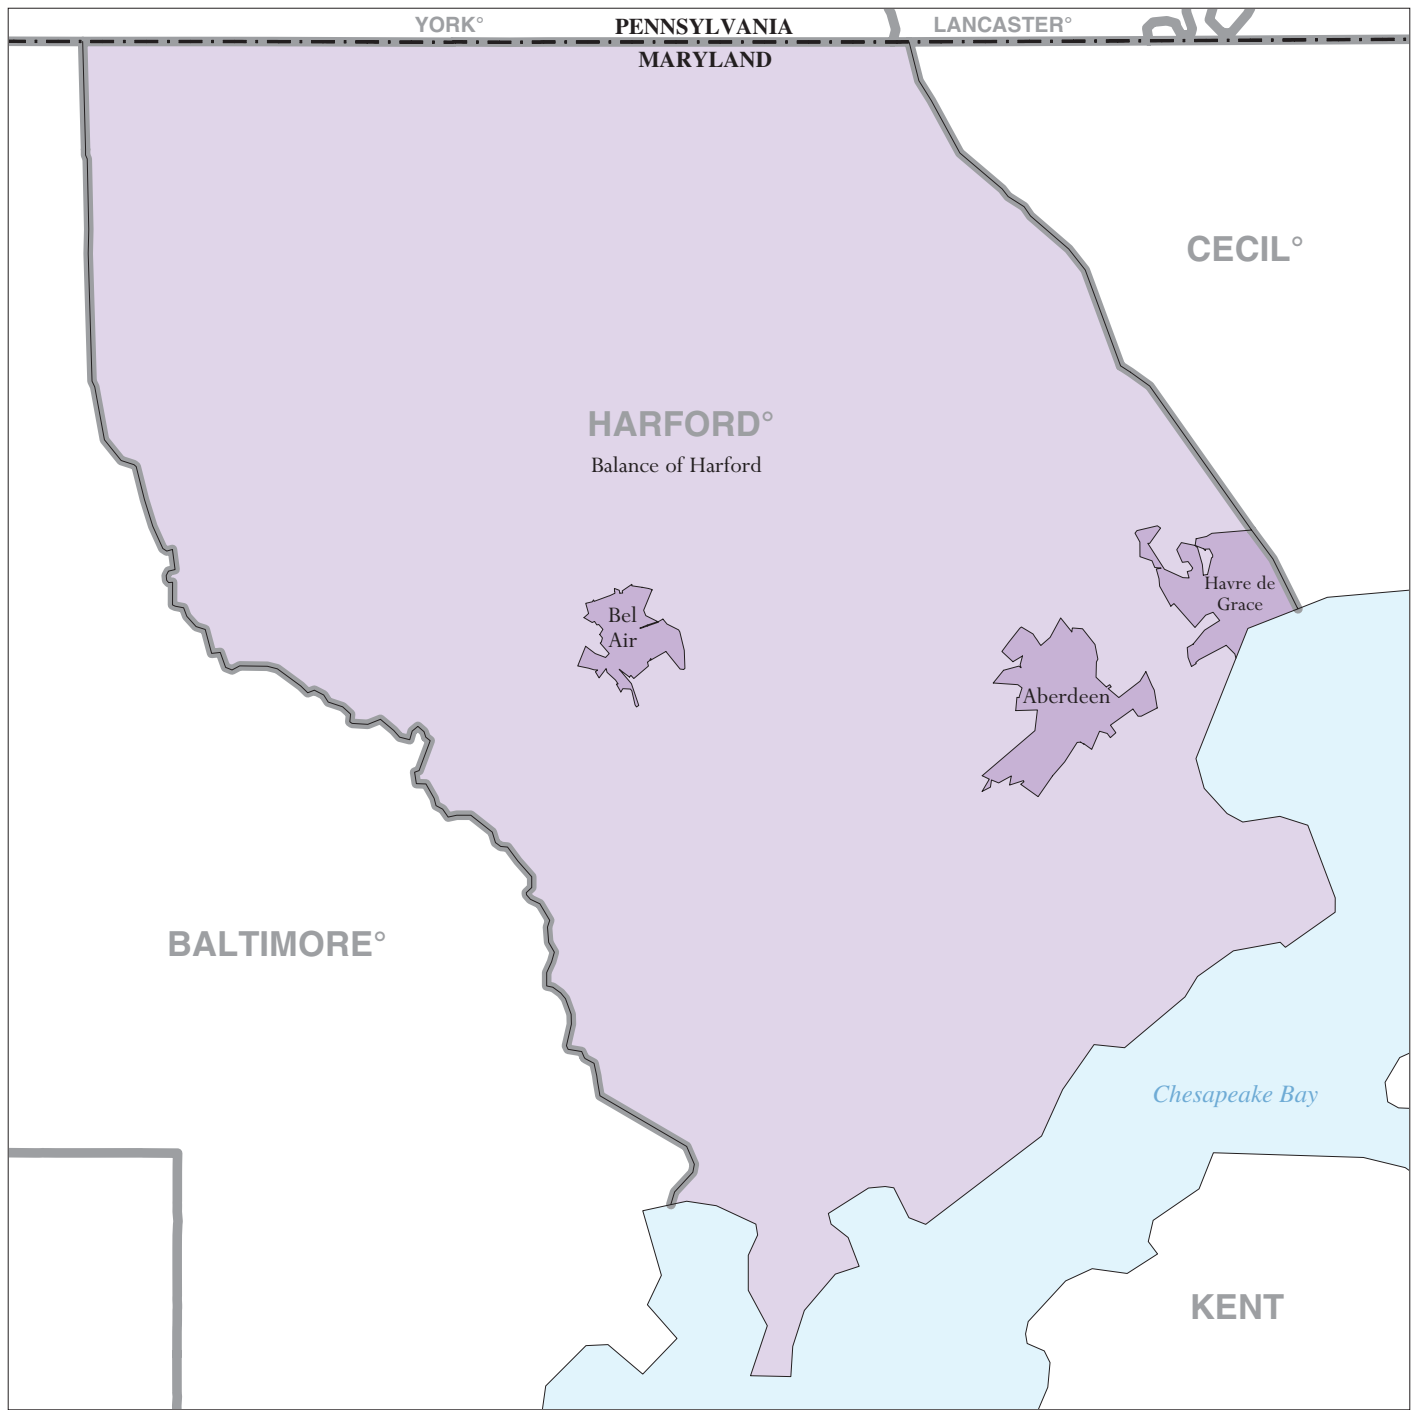

Harford County, MD - Economic Places

Location in State

Legend

- Madison Economic Place (completely or partially within subject area)
- Balance of Dane 'Balance of County' Economic Place
- DANE** County or statistical equivalent
- WISCONSIN** State
- Lake Michigan* Shoreline

A degree (°) denotes that the county or statistical equivalent is in a Metropolitan Statistical Area. An asterisk (*) denotes that the county or statistical equivalent is in a Micropolitan Statistical Area. All boundaries are as of January 1, 2002.