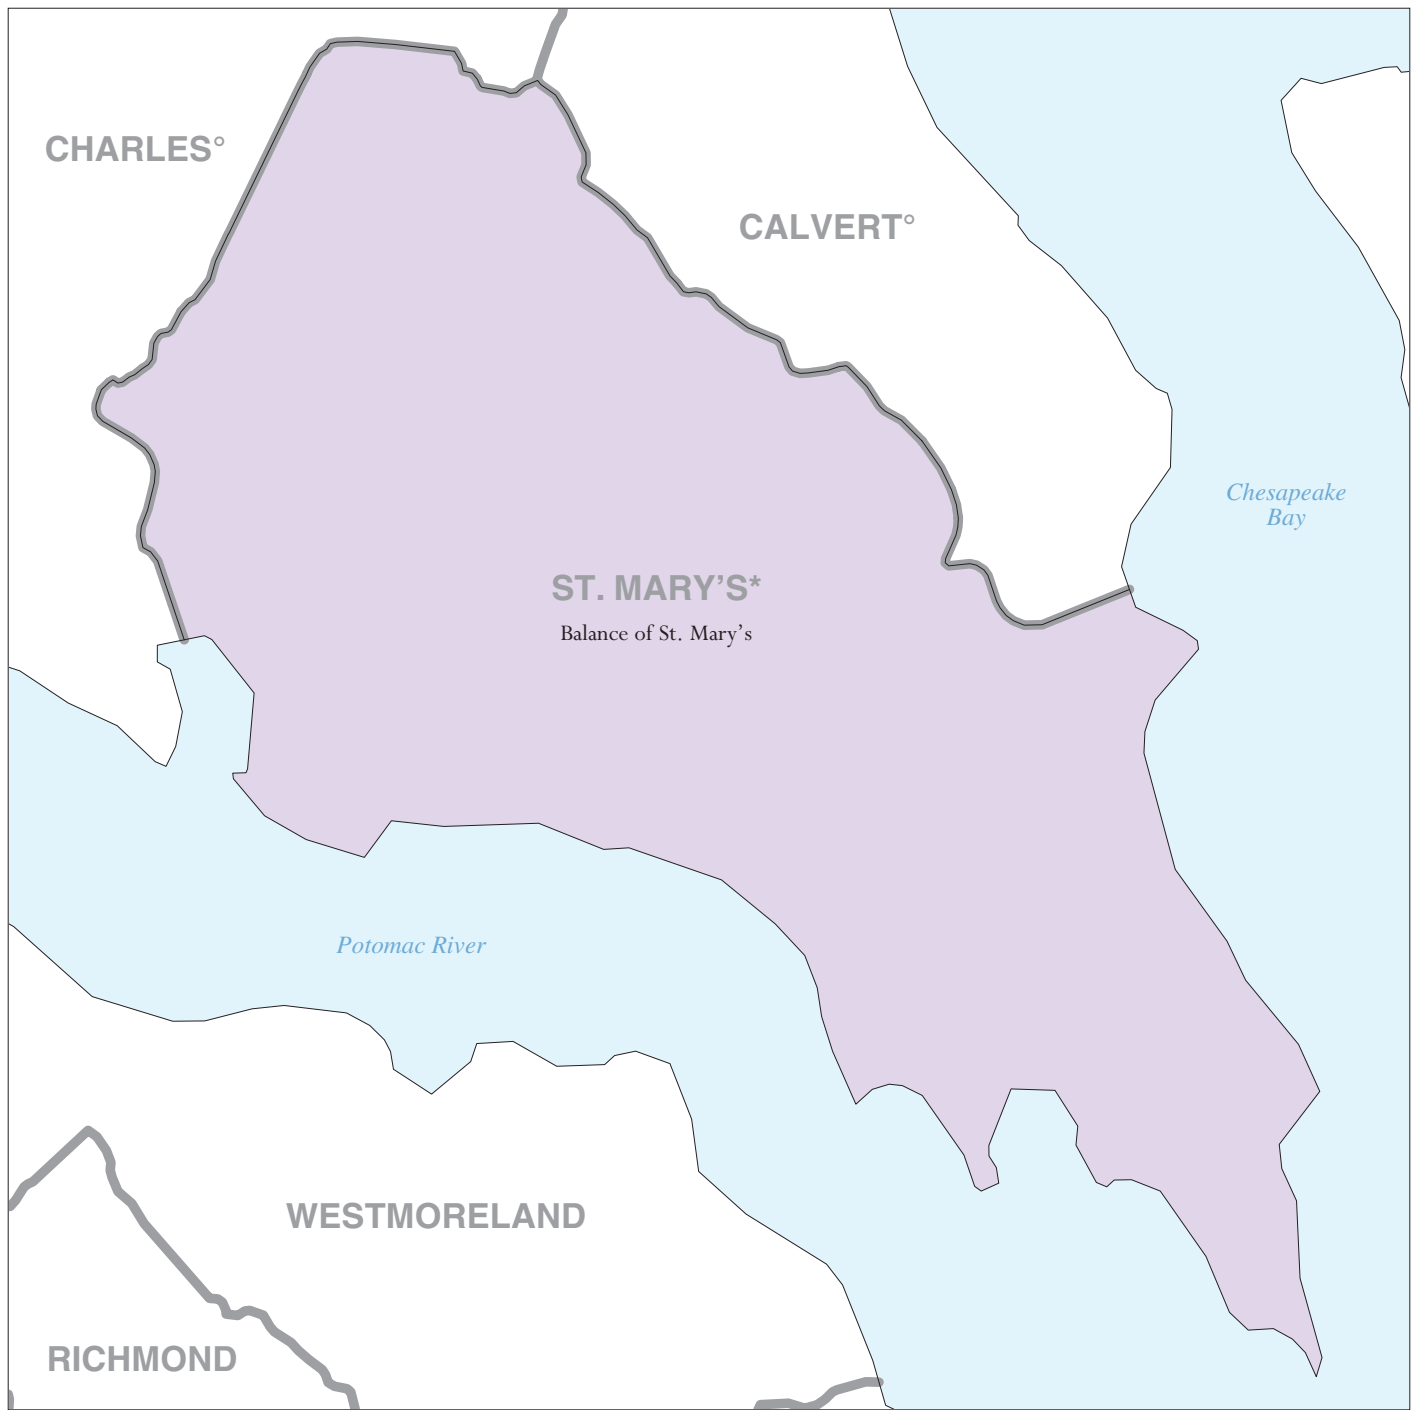

St. Mary's County, MD - Economic Places

Location in State

Legend

- Madison  Economic Place (completely or partially within subject area)
- Balance of Dane  'Balance of County' Economic Place
- DANE**  County or statistical equivalent
- Lake Michigan*  Shoreline

A degree (°) denotes that the county or statistical equivalent is in a Metropolitan Statistical Area. An asterisk (*) denotes that the county or statistical equivalent is in a Micropolitan Statistical Area. All boundaries are as of January 1, 2002.