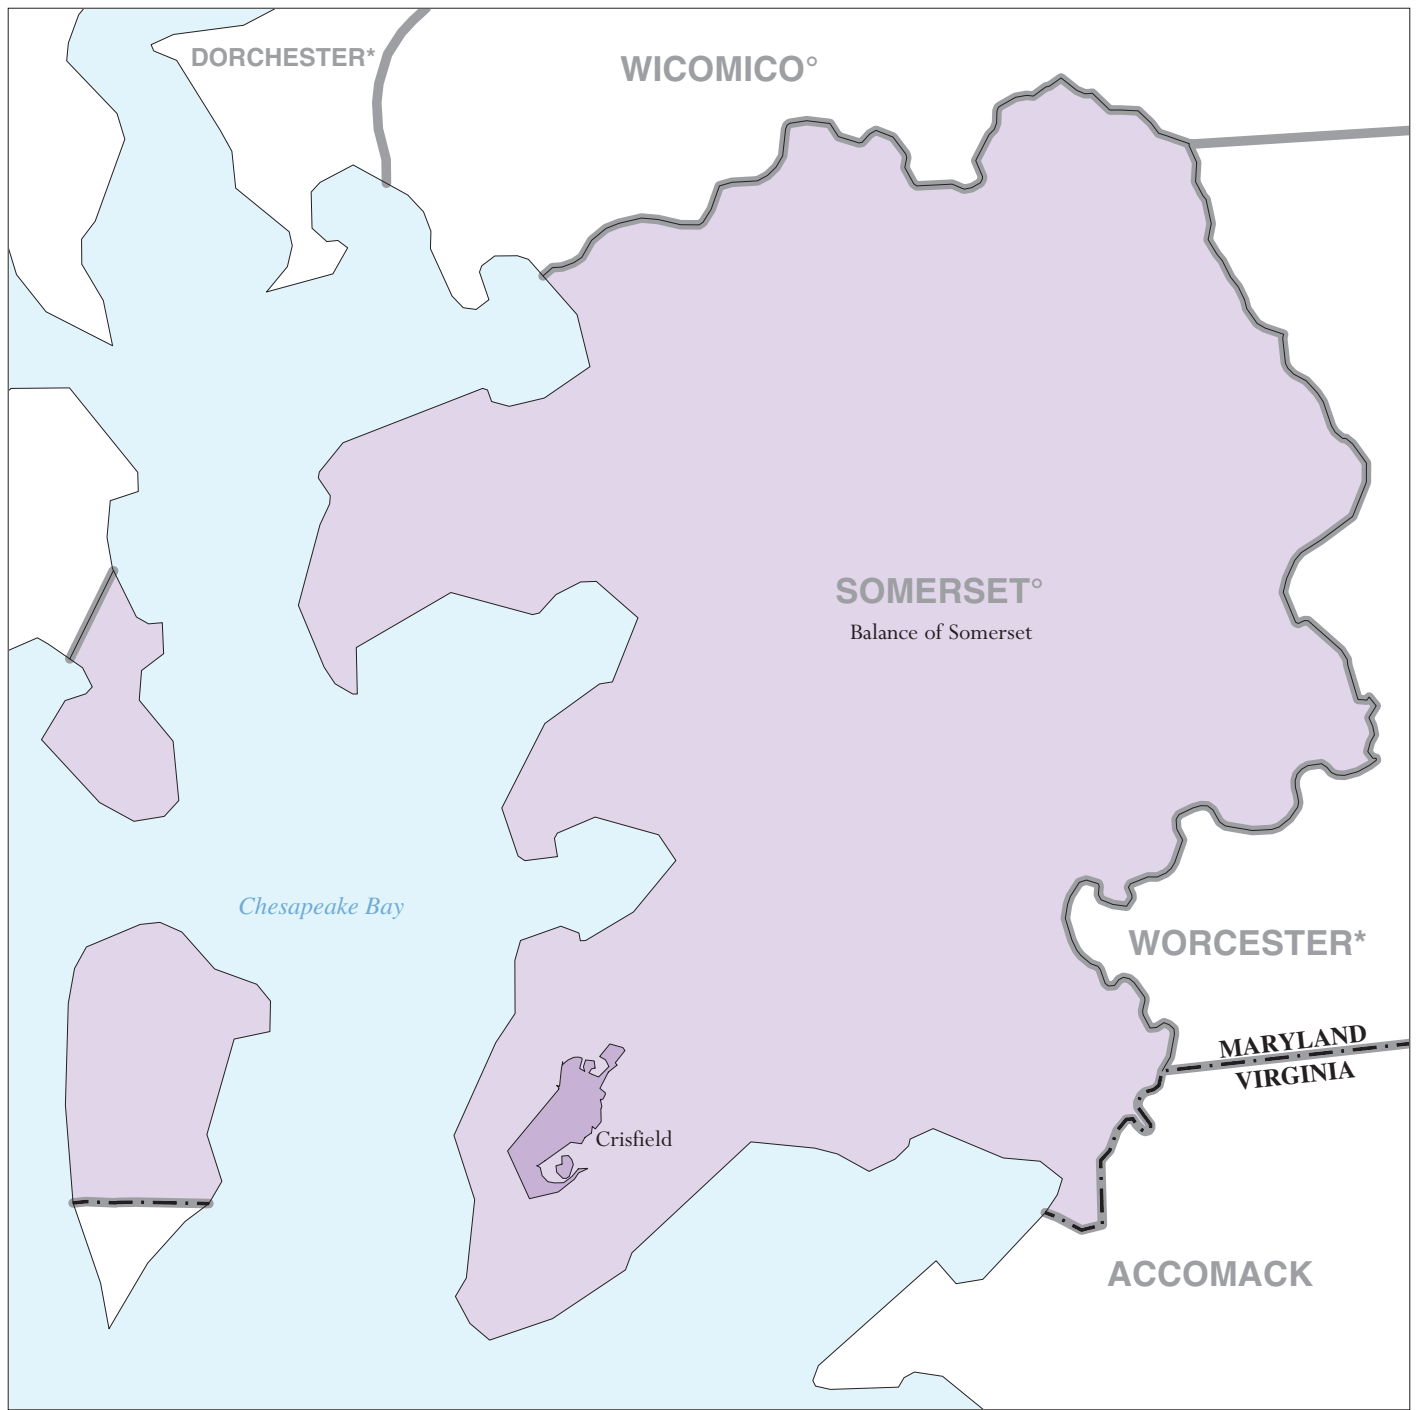

# Somerset County, MD - Economic Places

## Location in State

## Legend

- Madison Economic Place (completely or partially within subject area)
- Balance of Dane 'Balance of County' Economic Place
- DANE** County or statistical equivalent
- WISCONSIN** State
- Lake Michigan* Shoreline

A degree (°) denotes that the county or statistical equivalent is in a Metropolitan Statistical Area. An asterisk (\*) denotes that the county or statistical equivalent is in a Micropolitan Statistical Area. All boundaries are as of January 1, 2002.