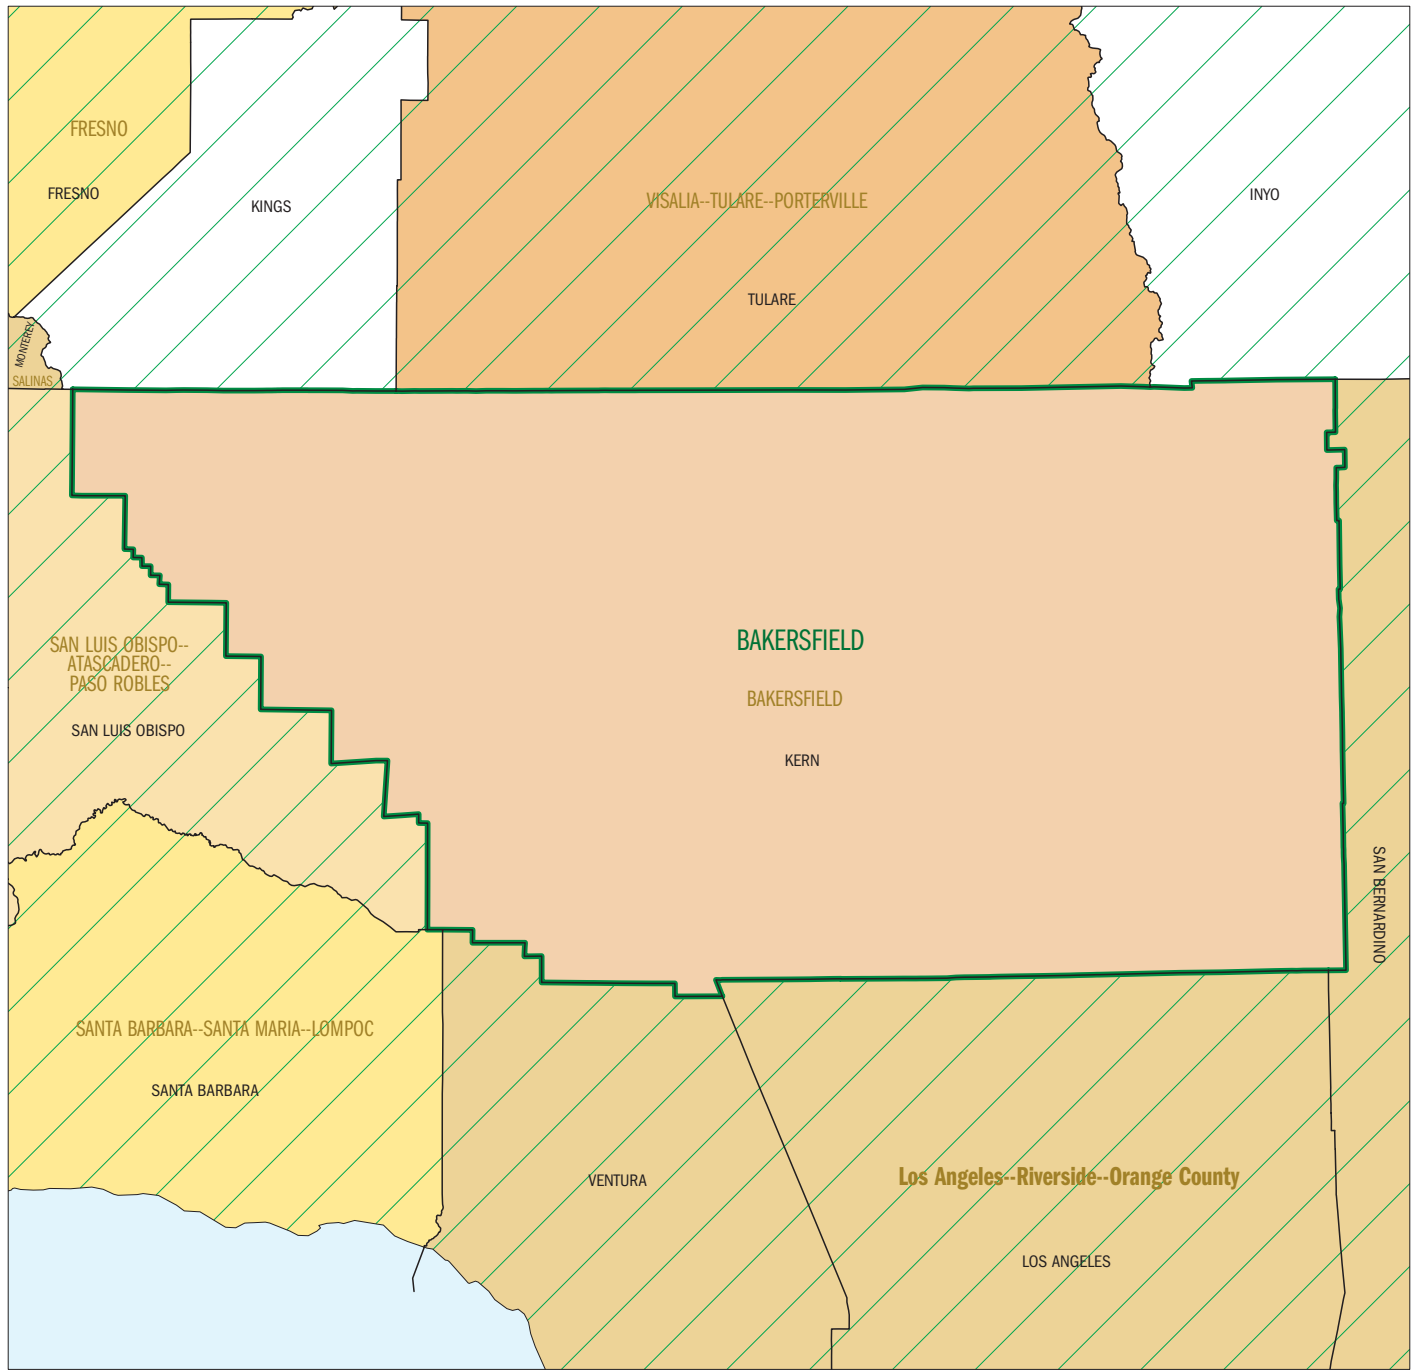

# Bakersfield, CA Metropolitan Statistical Area (2003)

## LEGEND

- |                        |  |
|------------------------|--|
| 2003 CSA/CBSA          |  |
| <b>RICHMOND</b>        | Metropolitan Statistical Area              |
|                        | Other CSA/CBSA                             |
| 1996 CMSA/MSA          |  |
| <b>Portland--Salem</b> | Consolidated Metropolitan Statistical Area |
| <b>JACKSON</b>         | Metropolitan Statistical Area              |

- |        |           |
|--------|-----------|
| HARRIS | County    |
|        | Shoreline |

Combined Statistical Area (CSA) and Metropolitan/Micropolitan Statistical Area (CBSA) boundaries and names are as of June 6, 2003. Consolidated Metropolitan Statistical Area (CMSA) and Metropolitan Statistical Areas (MSA) boundaries and names are as of June 30, 1996. New England CMSAs and MSAs are city or town-based. All other boundaries and names are as of January 1, 2002.