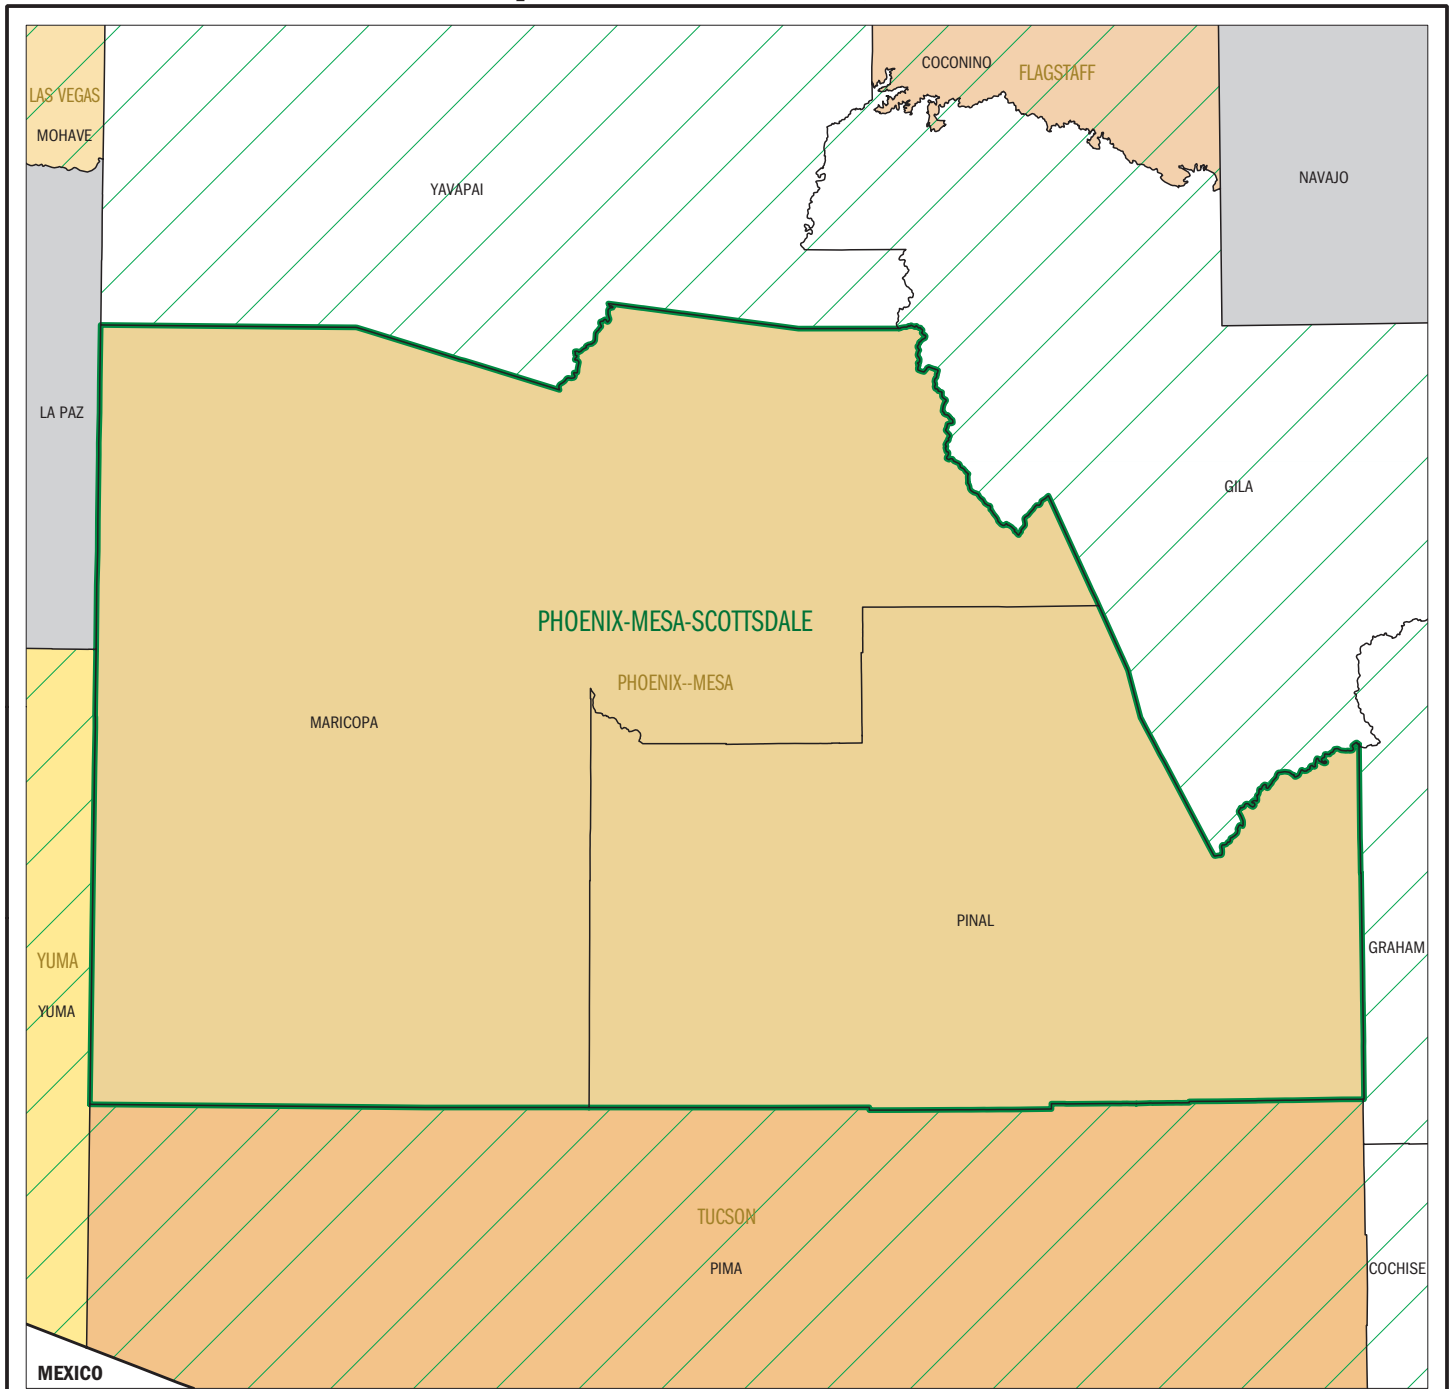

# Phoenix-Mesa-Scottsdale, AZ Metropolitan Statistical Area (2003)

## LEGEND

- |                 |               |   |
|-----------------|---------------|---|
| <b>RICHMOND</b> | 2003 CSA/CBSA |  Metropolitan Statistical Area           |
|                 |               |  Other CSA/CBSA                          |
| <hr/>           |               |   |
| <b>JACKSON</b>  | 1996 CMSA/MSA |  Metropolitan Statistical Area           |
|                 |               |  1996 Non-Metropolitan/Outside 2003 CBSA |

- |               |  |
|---------------|--|
| <b>MEXICO</b> |  International |
| <b>HARRIS</b> |  County        |

Combined Statistical Area (CSA) and Metropolitan/Micropolitan Statistical Area (CBSA) boundaries and names are as of June 6, 2003. Consolidated Metropolitan Statistical Area (CMSA) and Metropolitan Statistical Areas (MSA) boundaries and names are as of June 30, 1996. New England CMSAs and MSAs are city or town-based. All other boundaries and names are as of January 1, 2002.