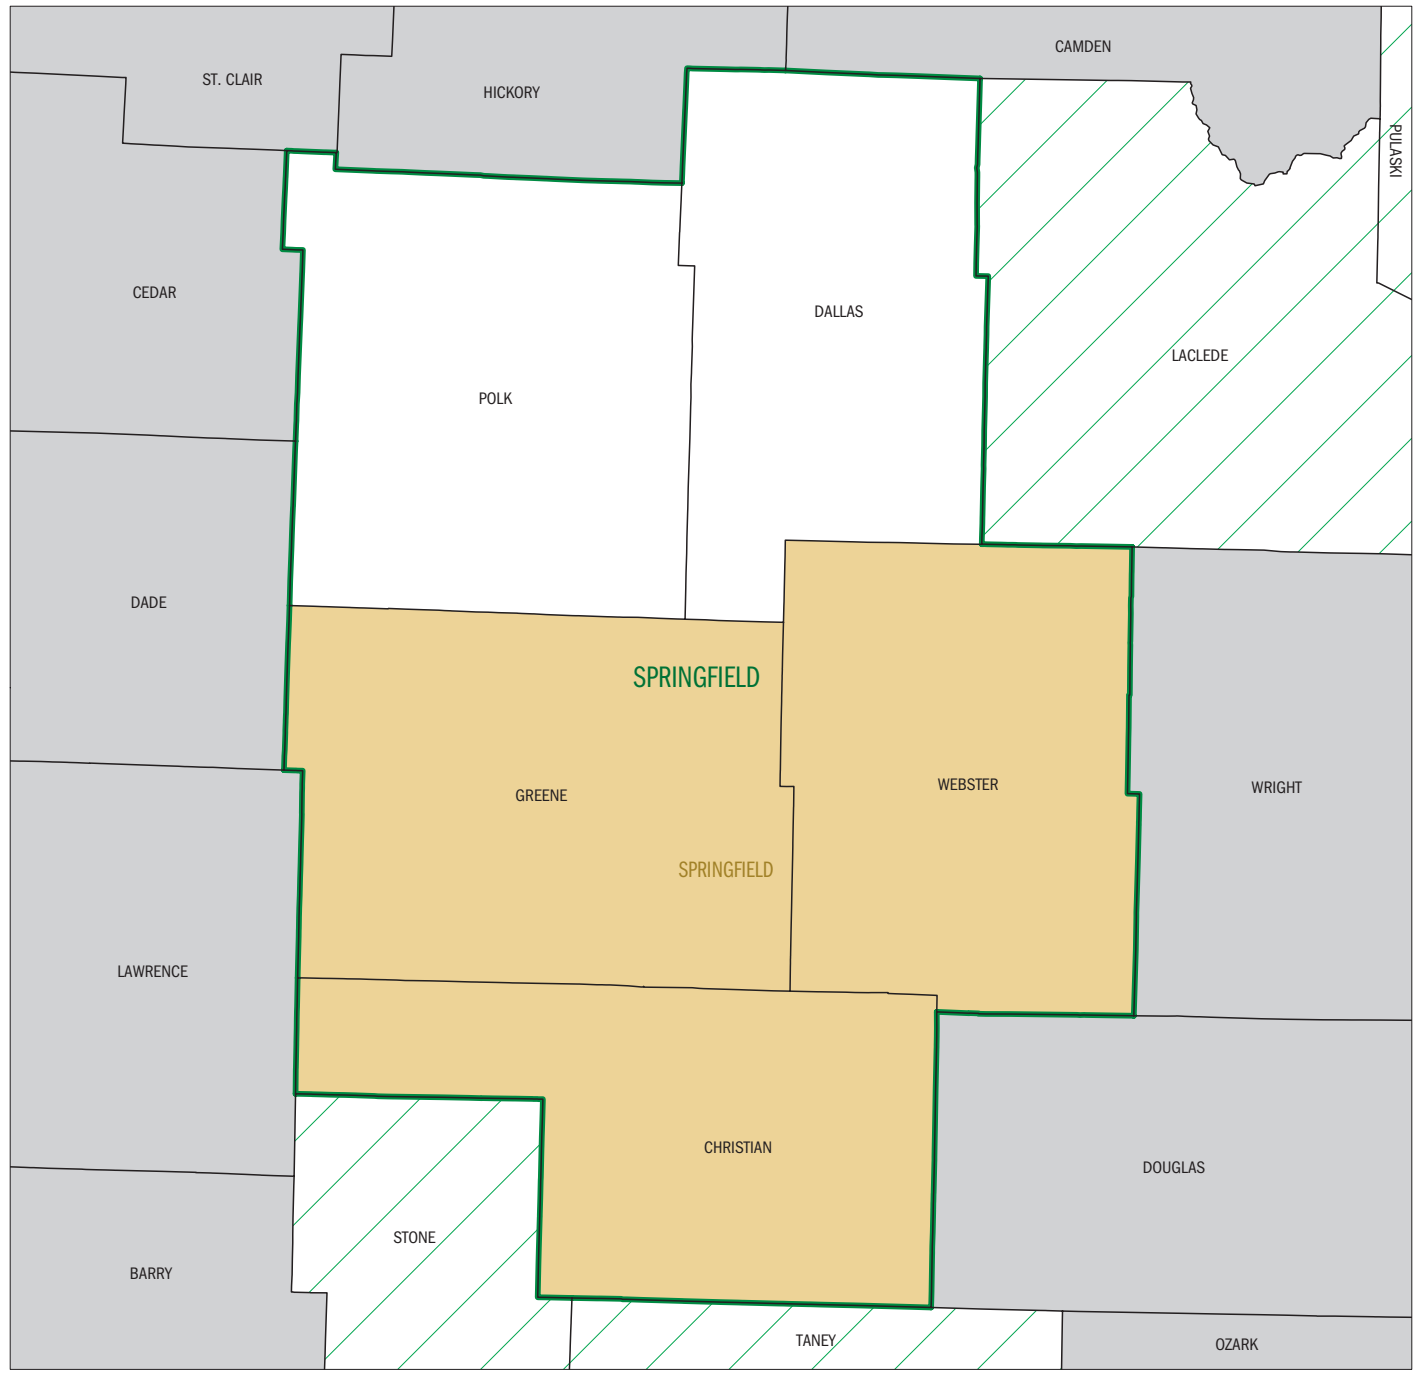

# Springfield, MO Metropolitan Statistical Area (2003)

## LEGEND

- 2003 CSA/CBSA**
- Metropolitan Statistical Area
  - Other CSA/CBSA
- 
- 1996 CMSA/MSA**
- Metropolitan Statistical Area
  - 1996 Non-Metropolitan/Outside 2003 CBSA

HARRIS — County

Combined Statistical Area (CSA) and Metropolitan/Micropolitan Statistical Area (CBSA) boundaries and names are as of June 6, 2003. Consolidated Metropolitan Statistical Area (CMSA) and Metropolitan Statistical Areas (MSA) boundaries and names are as of June 30, 1996. New England CMSAs and MSAs are city or town-based. All other boundaries and names are as of January 1, 2002.