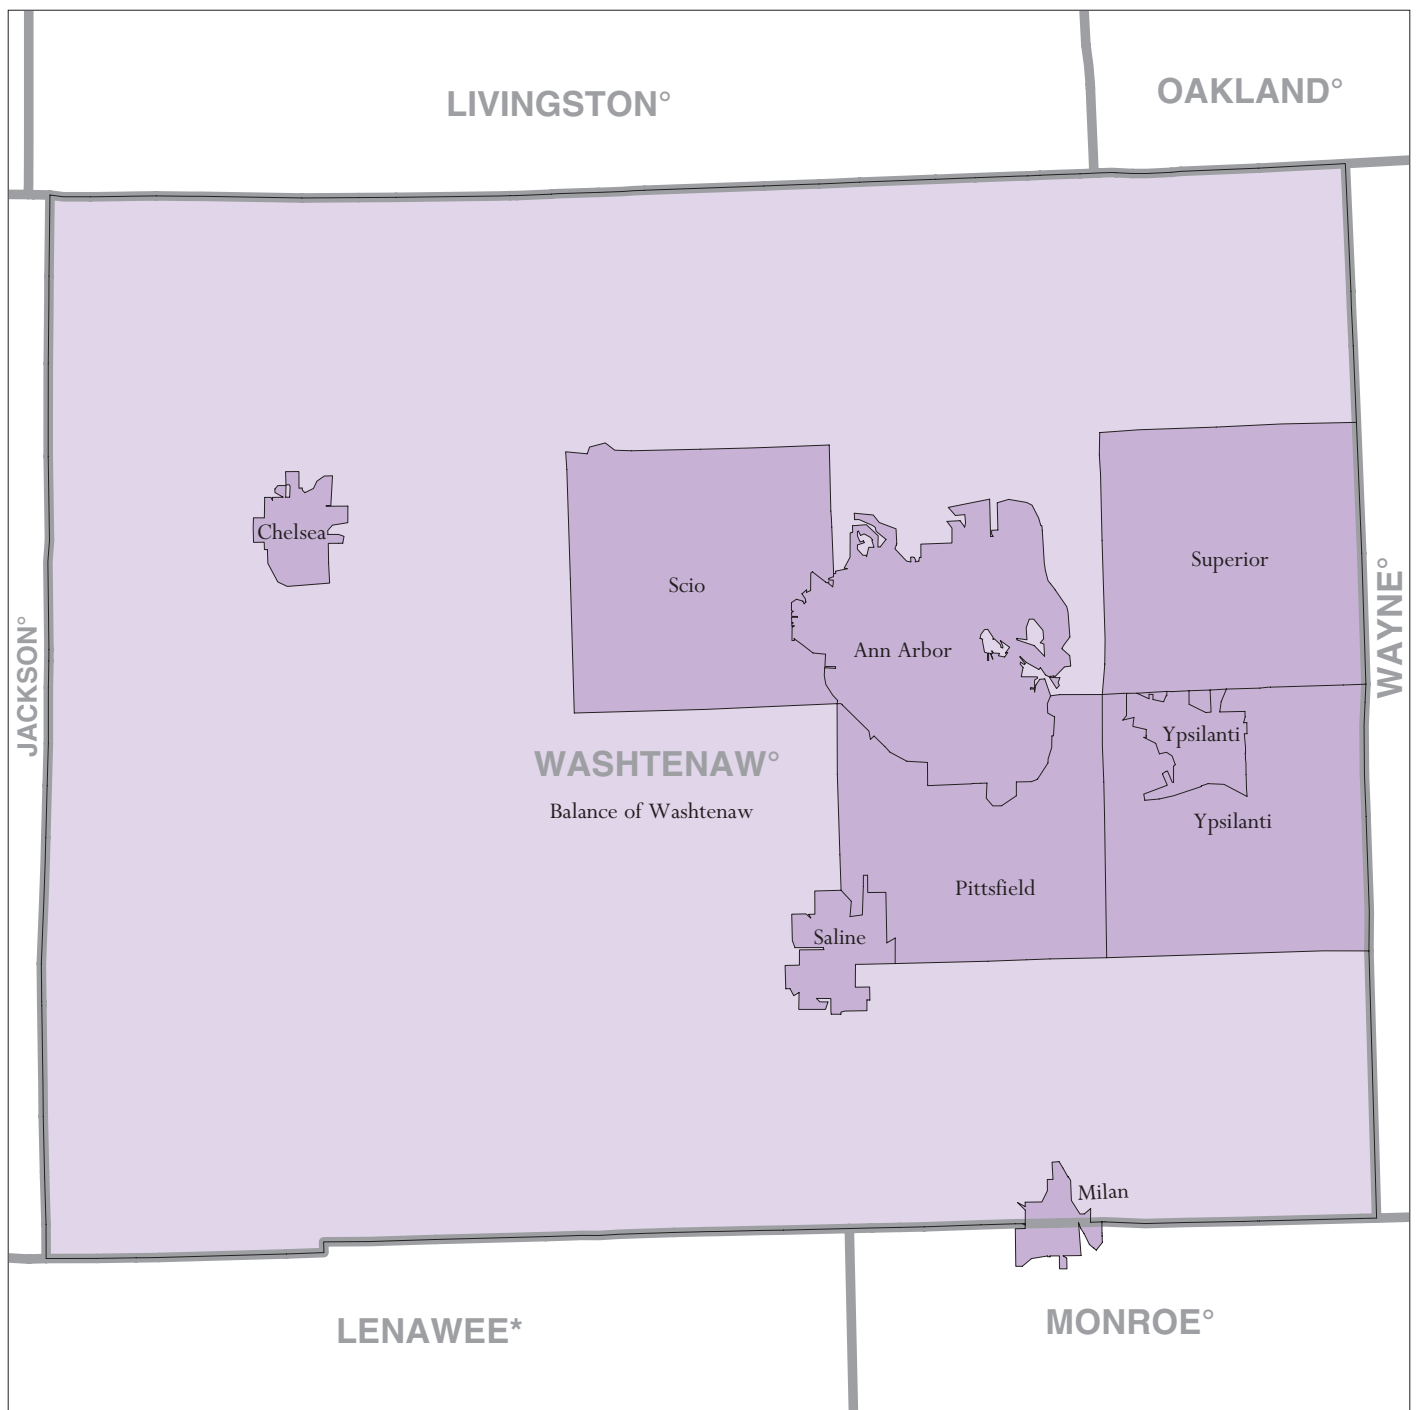

Washtenaw County, MI - Economic Places

Location in State

Legend

- Madison Economic Place (completely or partially within subject area)
- Balance of Dane 'Balance of County' Economic Place
- DANE County or statistical equivalent

A degree (°) denotes that the county or statistical equivalent is in a Metropolitan Statistical Area. An asterisk (*) denotes that the county or statistical equivalent is in a Micropolitan Statistical Area. All boundaries are as of January 1, 2002.