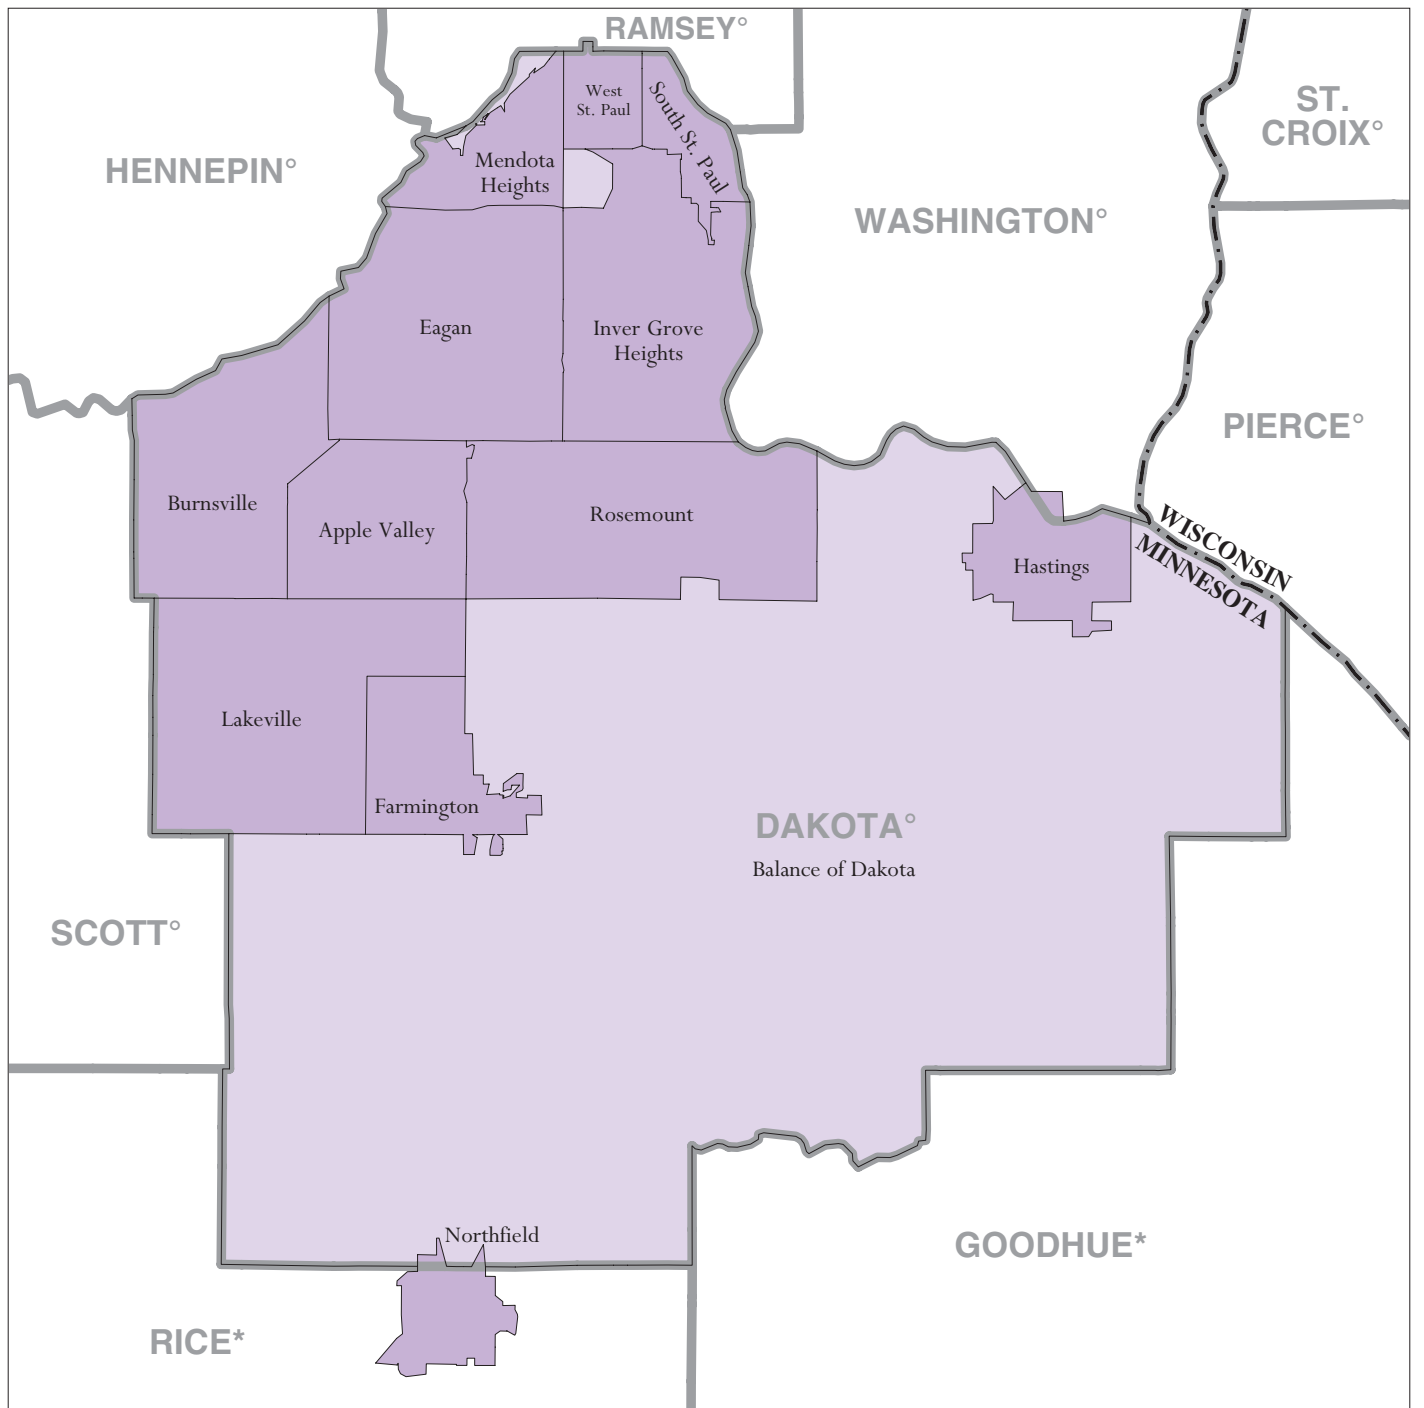

# Dakota County, MN - Economic Places

## Location in State

## Legend

- Madison Economic Place (completely or partially within subject area)
- Balance of Dane 'Balance of County' Economic Place
- DANE** County or statistical equivalent
- WISCONSIN** State

A degree (°) denotes that the county or statistical equivalent is in a Metropolitan Statistical Area. An asterisk (\*) denotes that the county or statistical equivalent is in a Micropolitan Statistical Area. All boundaries are as of January 1, 2002.