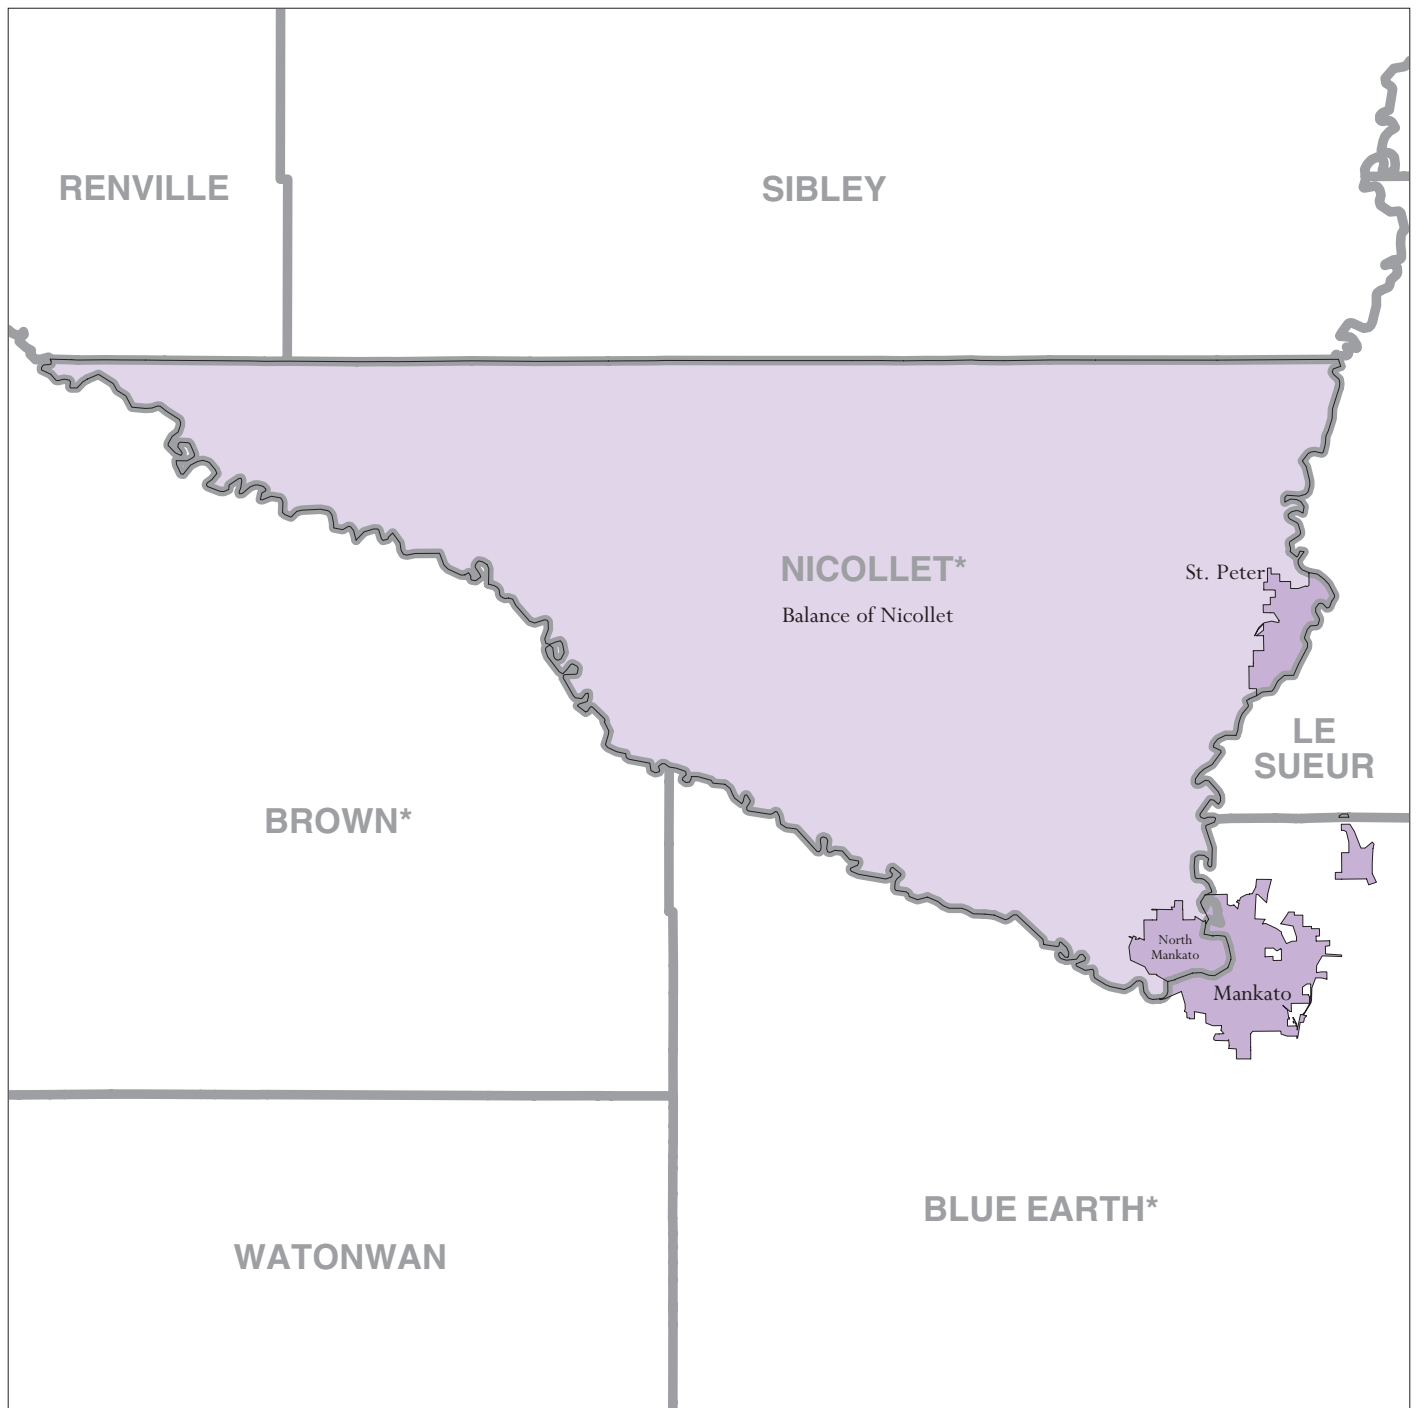

Nicollet County, MN - Economic Places

Location in State

Legend

- Madison Economic Place (completely or partially within subject area)
- Balance of Dane 'Balance of County' Economic Place
- DANE** County or statistical equivalent

A degree (°) denotes that the county or statistical equivalent is in a Metropolitan Statistical Area. An asterisk (*) denotes that the county or statistical equivalent is in a Micropolitan Statistical Area. All boundaries are as of January 1, 2002.