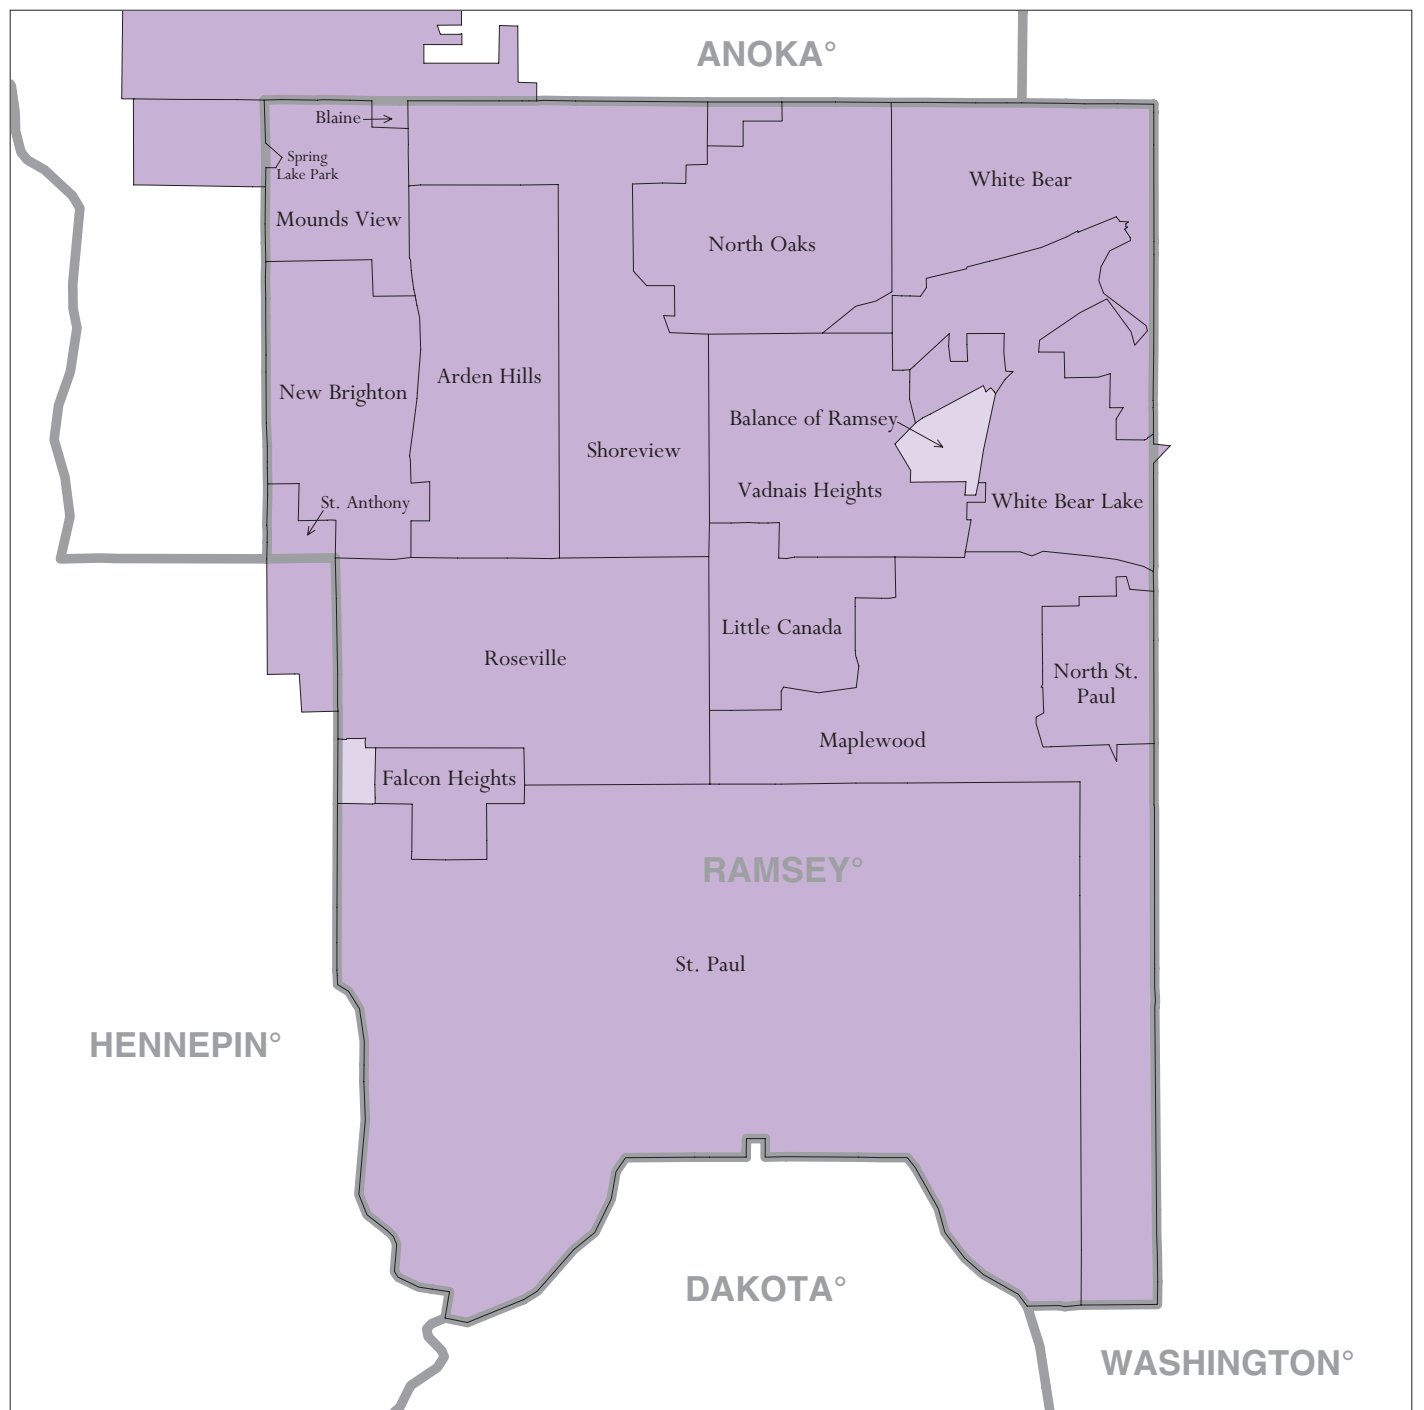

Ramsey County, MN - Economic Places

Location in State

Legend

- Madison  Economic Place (completely or partially within subject area)
- Balance of Dane  'Balance of County' Economic Place
- DANE**  County or statistical equivalent

A degree (°) denotes that the county or statistical equivalent is in a Metropolitan Statistical Area. An asterisk (*) denotes that the county or statistical equivalent is in a Micropolitan Statistical Area. All boundaries are as of January 1, 2002.