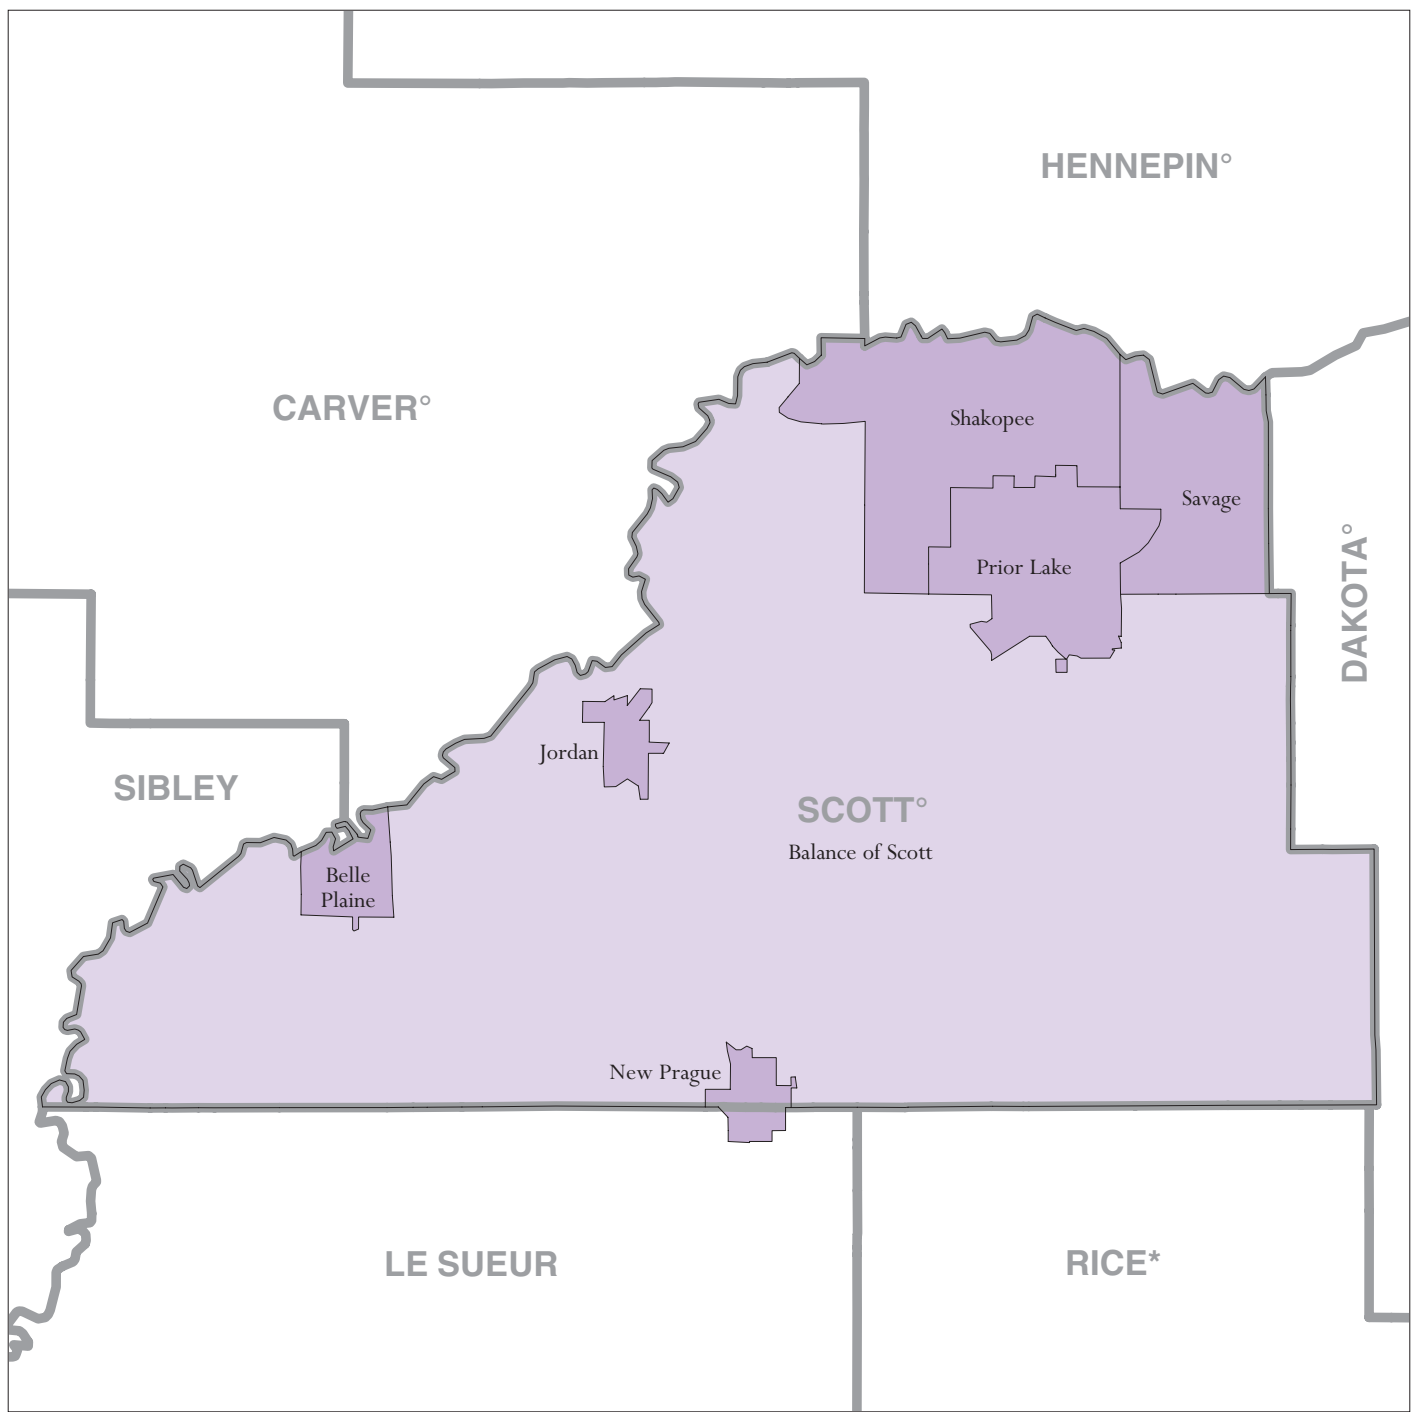

Scott County, MN - Economic Places

Location in State

Legend

- Madison Economic Place (completely or partially within subject area)
- Balance of Dane 'Balance of County' Economic Place
- DANE** County or statistical equivalent

A degree (°) denotes that the county or statistical equivalent is in a Metropolitan Statistical Area. An asterisk (*) denotes that the county or statistical equivalent is in a Micropolitan Statistical Area. All boundaries are as of January 1, 2002.