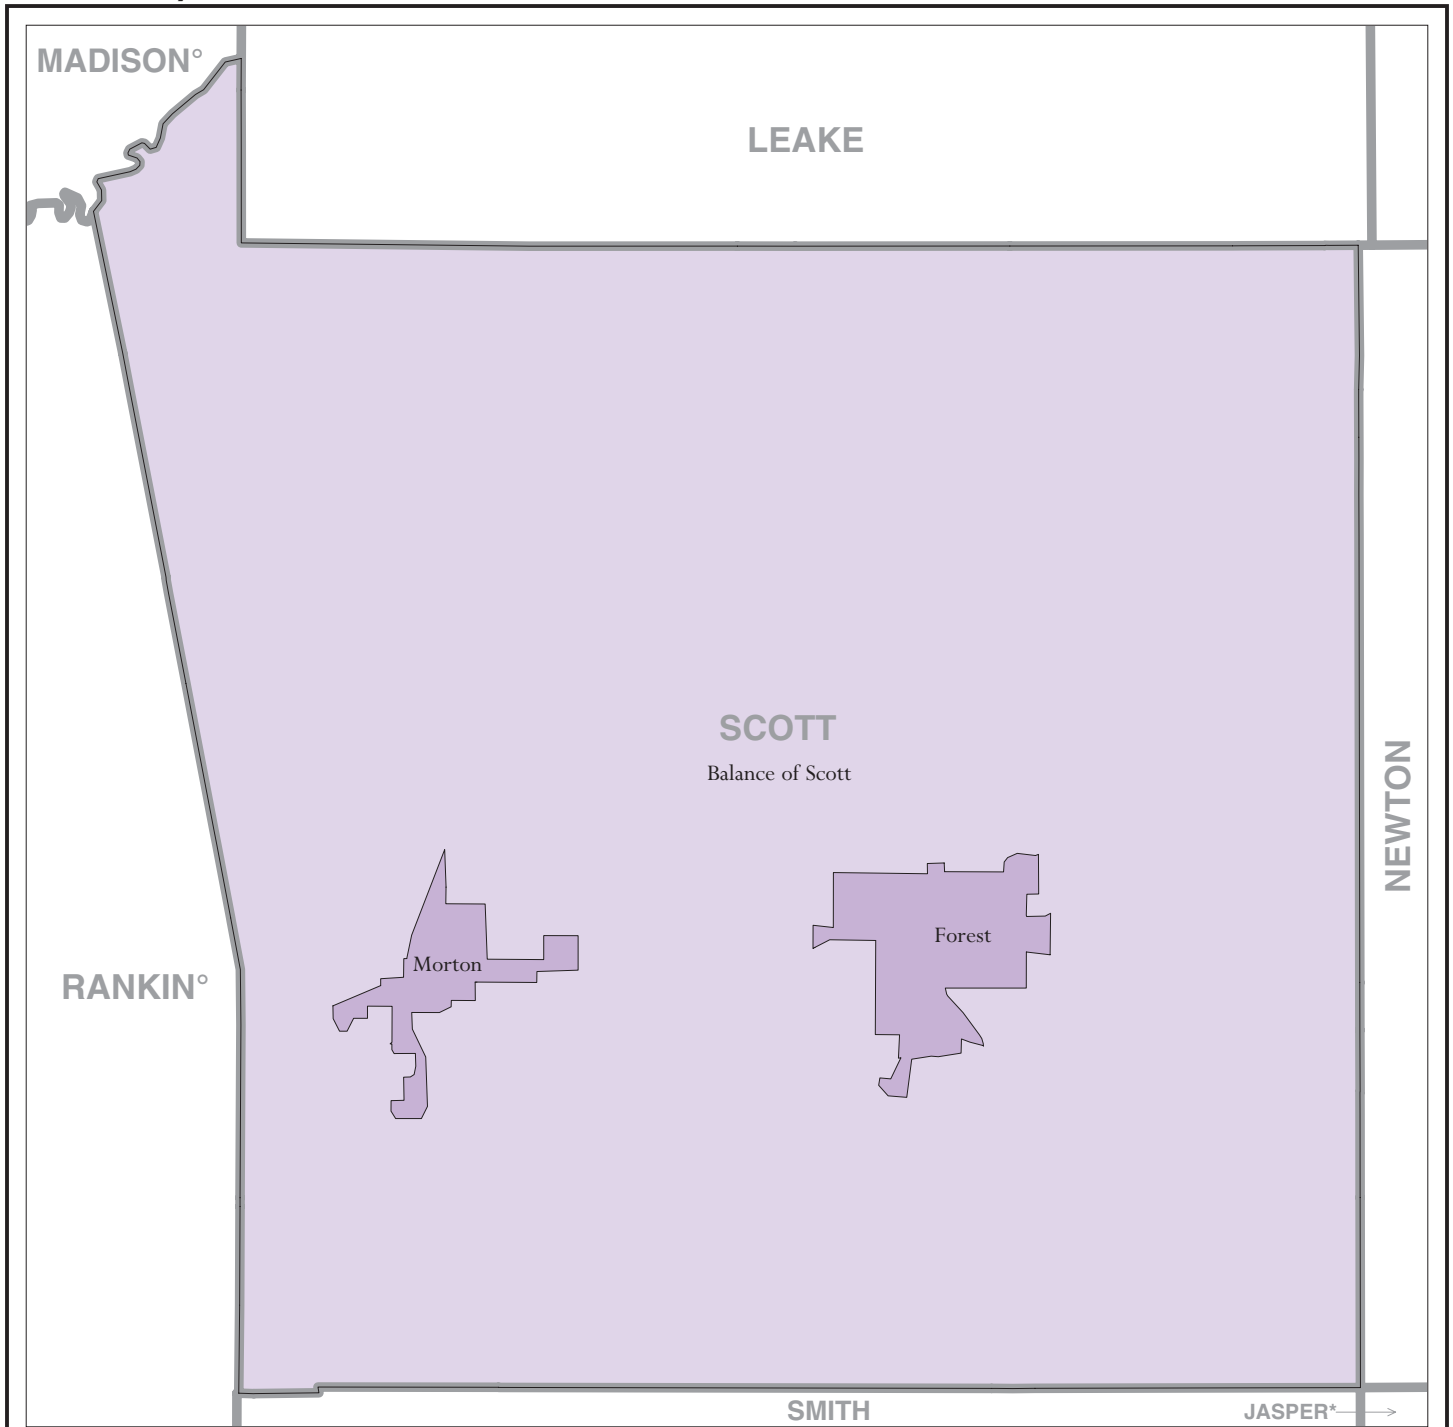

Scott County, MS - Economic Places

Location in State

Legend

- Madison Economic Place (completely or partially within subject area)
- Balance of Dane 'Balance of County' Economic Place
- DANE** County or statistical equivalent

A degree (°) denotes that the county or statistical equivalent is in a Metropolitan Statistical Area. An asterisk (*) denotes that the county or statistical equivalent is in a Micropolitan Statistical Area. All boundaries are as of January 1, 2002.