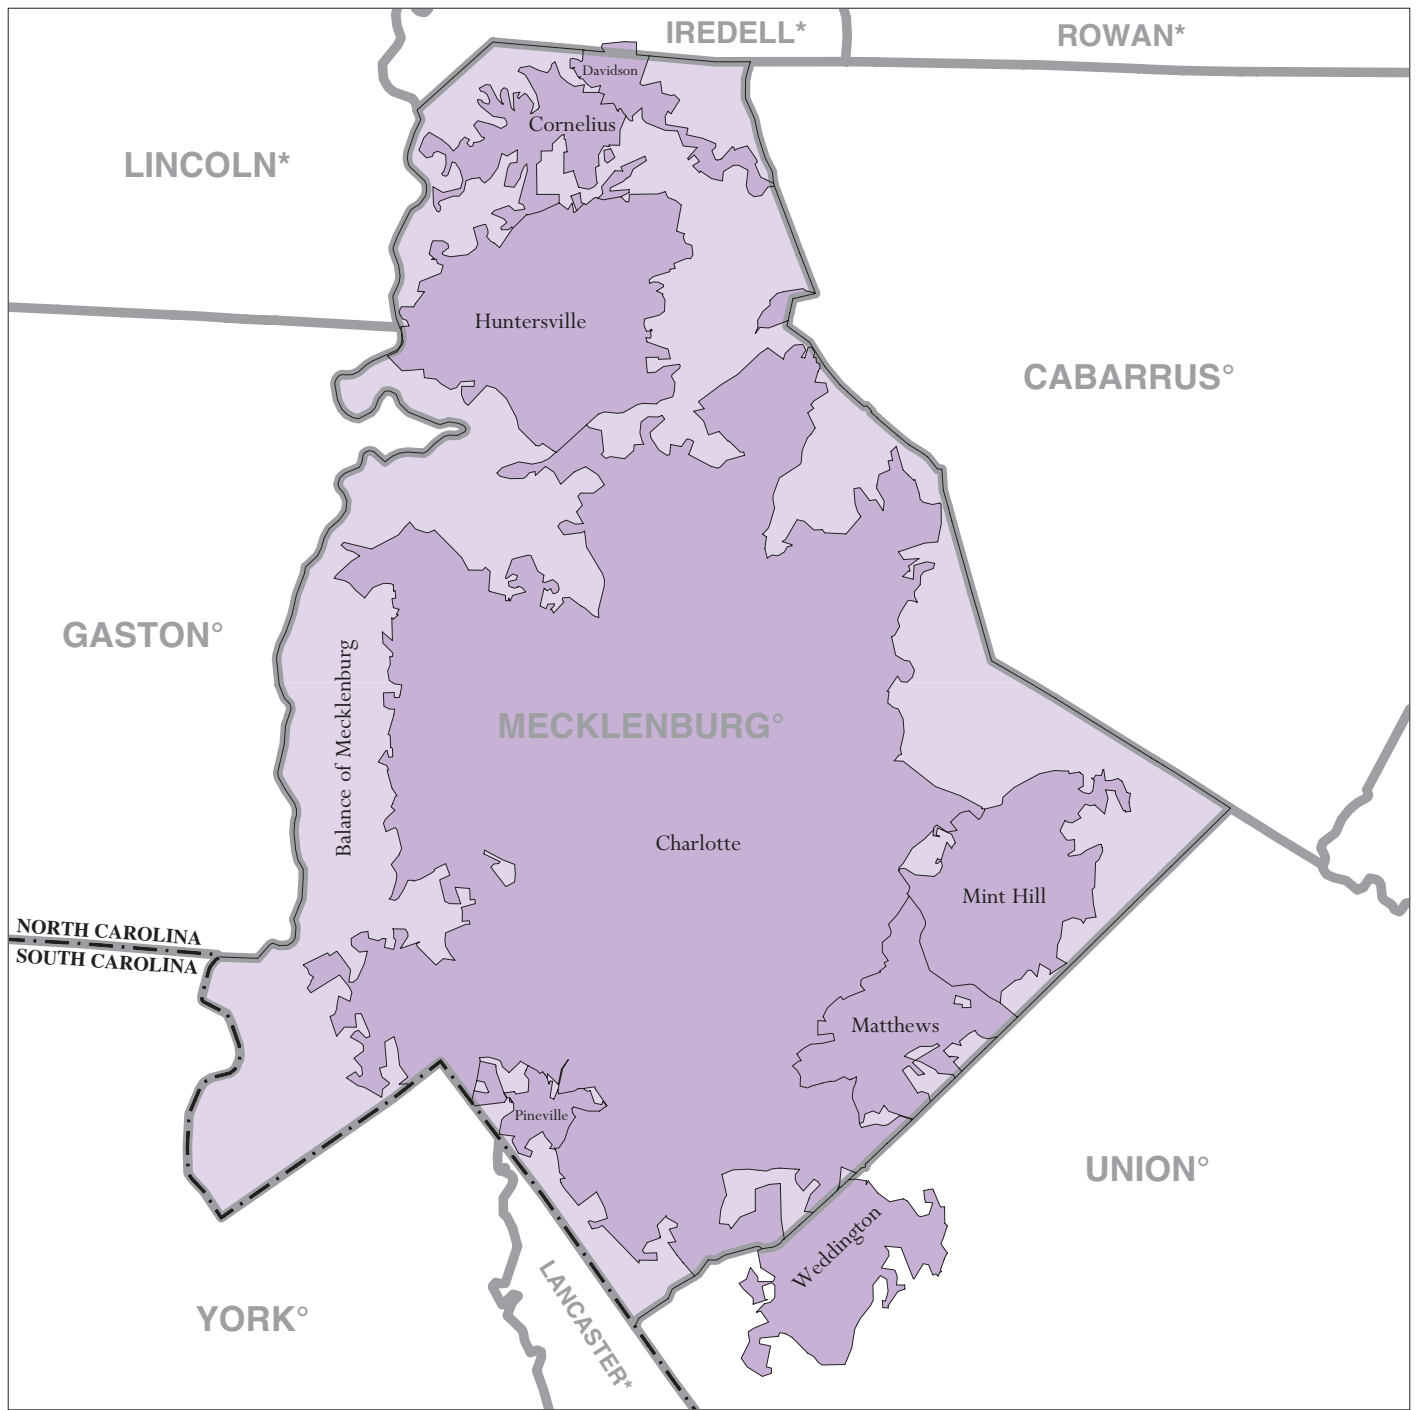

# Mecklenburg County, NC - Economic Places

## Location in State

## Legend

- Madison Economic Place (completely or partially within subject area)
- Balance of Dane 'Balance of County' Economic Place
- DANE** County or statistical equivalent
- WISCONSIN** State

A degree (°) denotes that the county or statistical equivalent is in a Metropolitan Statistical Area. An asterisk (\*) denotes that the county or statistical equivalent is in a Micropolitan Statistical Area. All boundaries are as of January 1, 2002.