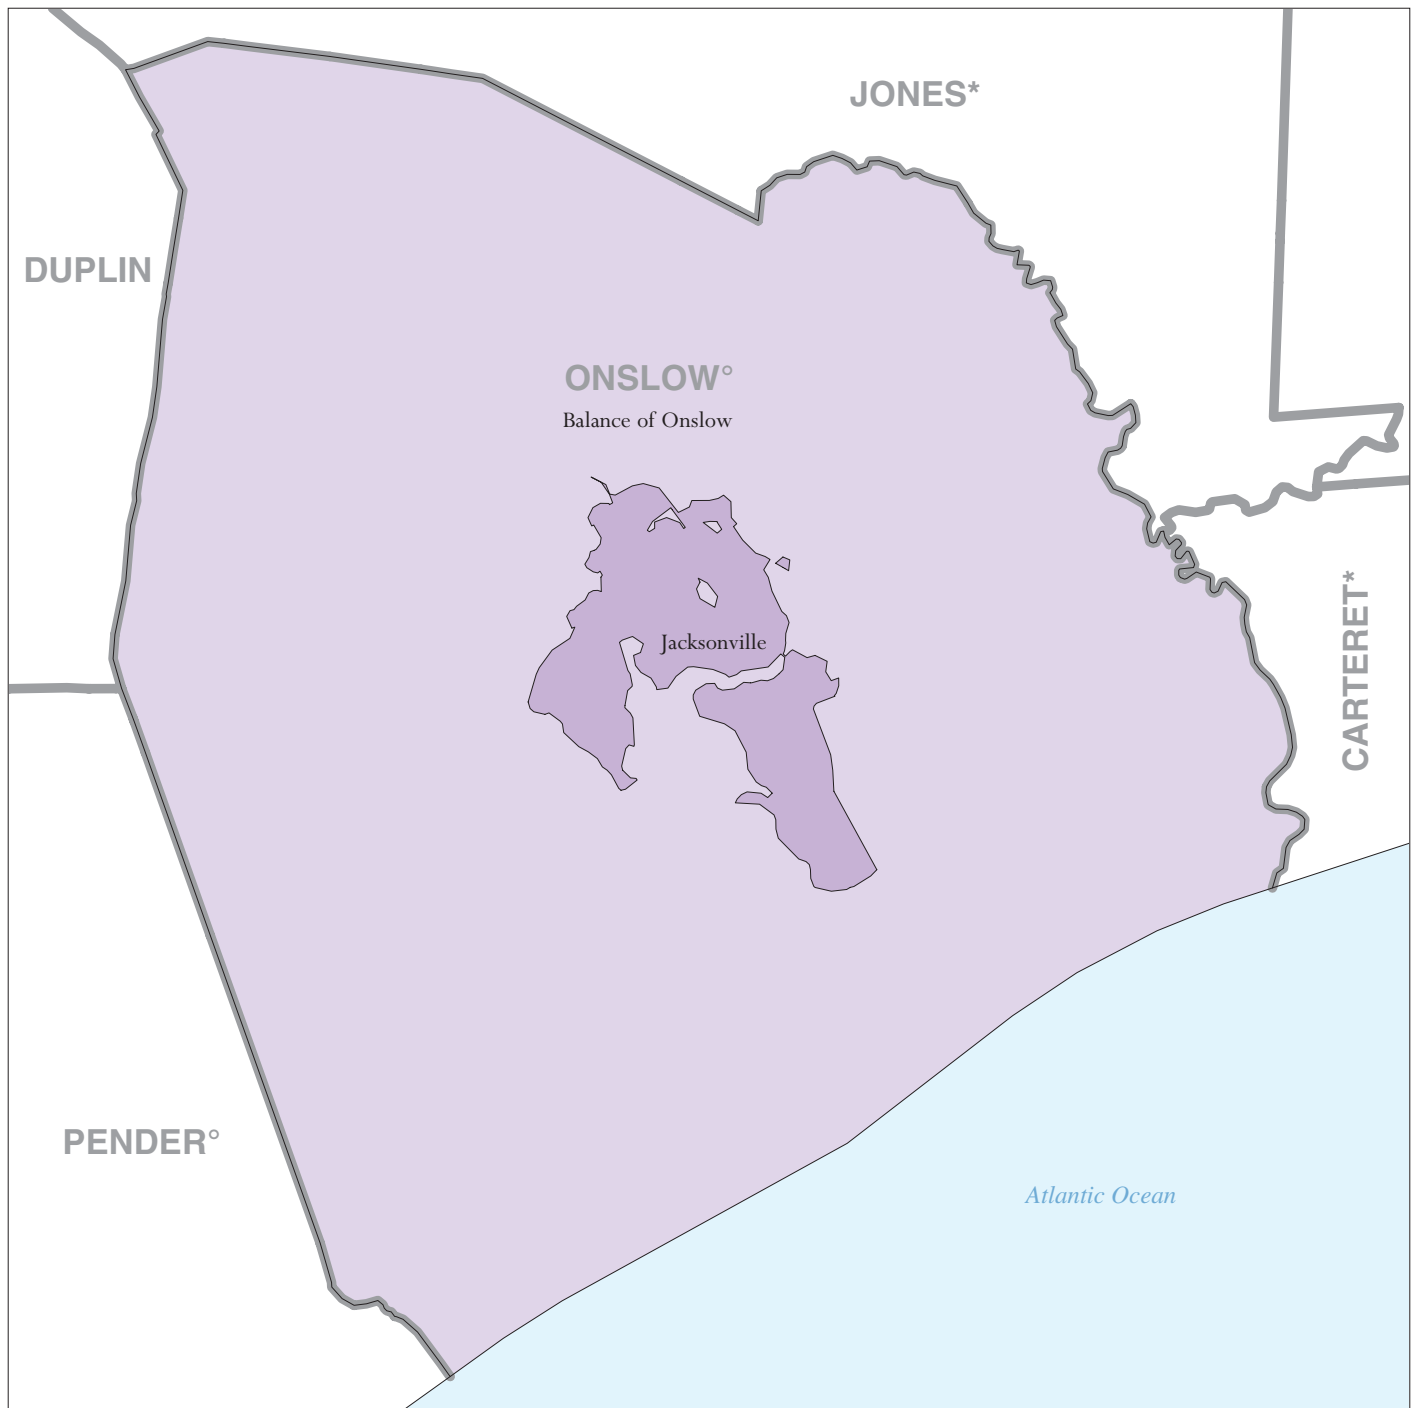

# Onslow County, NC - Economic Places

## Location in State

## Legend

- Madison Economic Place (completely or partially within subject area)
- Balance of Dane 'Balance of County' Economic Place
- DANE** County or statistical equivalent
- Lake Michigan* Shoreline

A degree (°) denotes that the county or statistical equivalent is in a Metropolitan Statistical Area. An asterisk (\*) denotes that the county or statistical equivalent is in a Micropolitan Statistical Area. All boundaries are as of January 1, 2002.