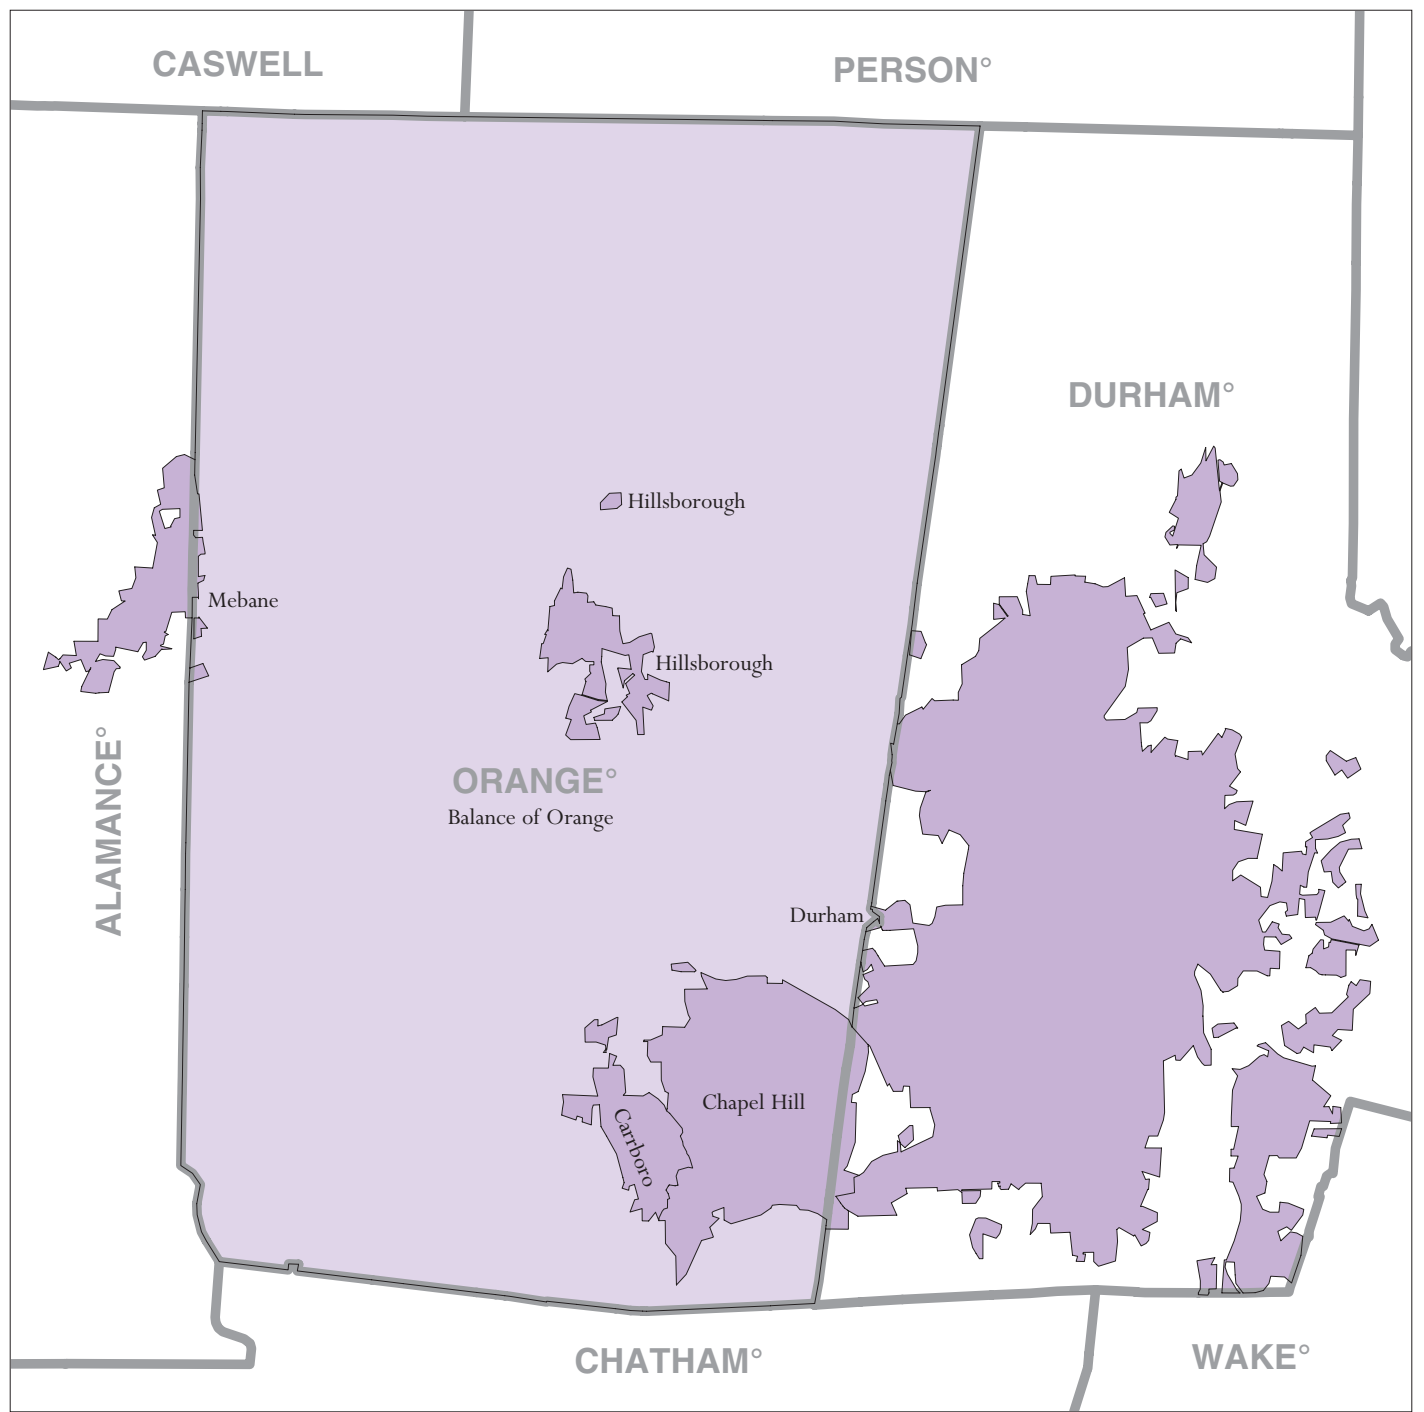

# Orange County, NC - Economic Places

## Location in State

## Legend

- Madison Economic Place (completely or partially within subject area)
- Balance of Dane 'Balance of County' Economic Place
- DANE County or statistical equivalent

A degree (°) denotes that the county or statistical equivalent is in a Metropolitan Statistical Area. An asterisk (\*) denotes that the county or statistical equivalent is in a Micropolitan Statistical Area. All boundaries are as of January 1, 2002.