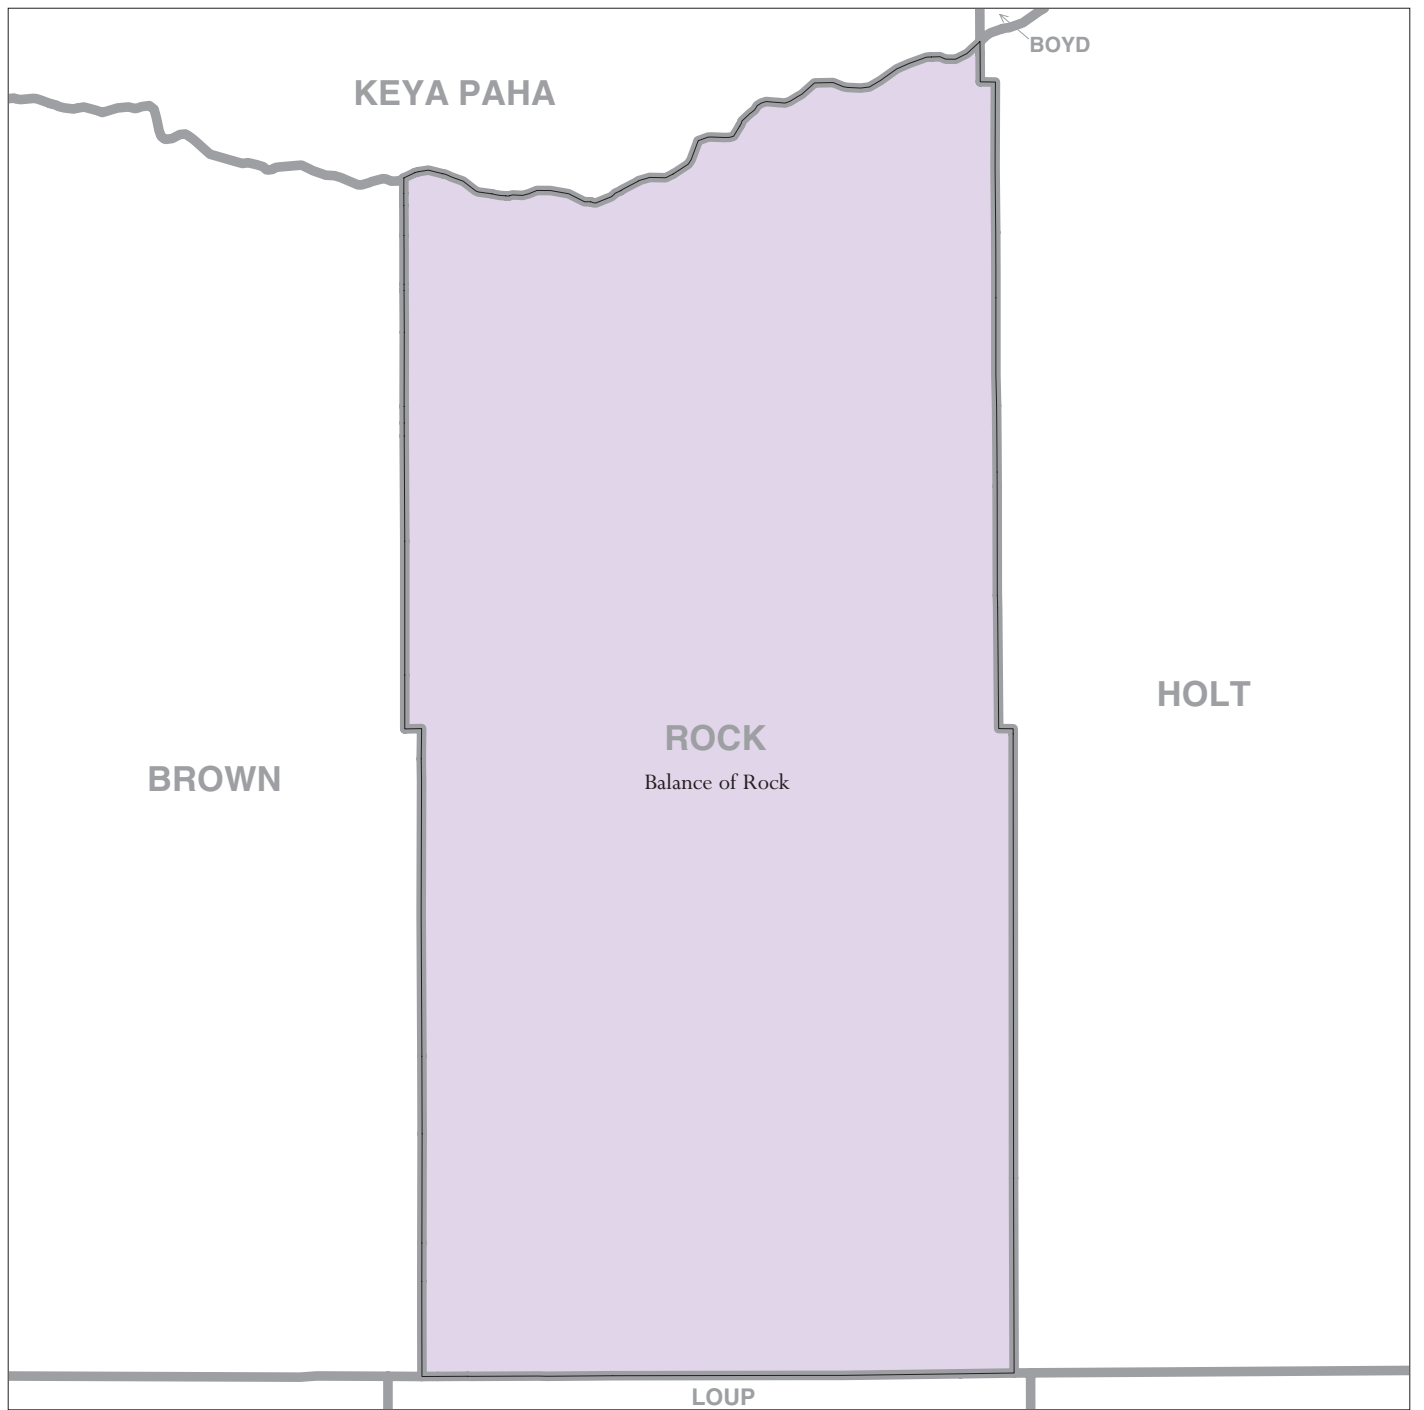

Rock County, NE - Economic Places

Location in State

Legend

- Madison Economic Place (completely or partially within subject area)
- Balance of Dane 'Balance of County' Economic Place
- DANE** County or statistical equivalent

A degree (°) denotes that the county or statistical equivalent is in a Metropolitan Statistical Area. An asterisk (*) denotes that the county or statistical equivalent is in a Micropolitan Statistical Area.
 All boundaries are as of January 1, 2002.