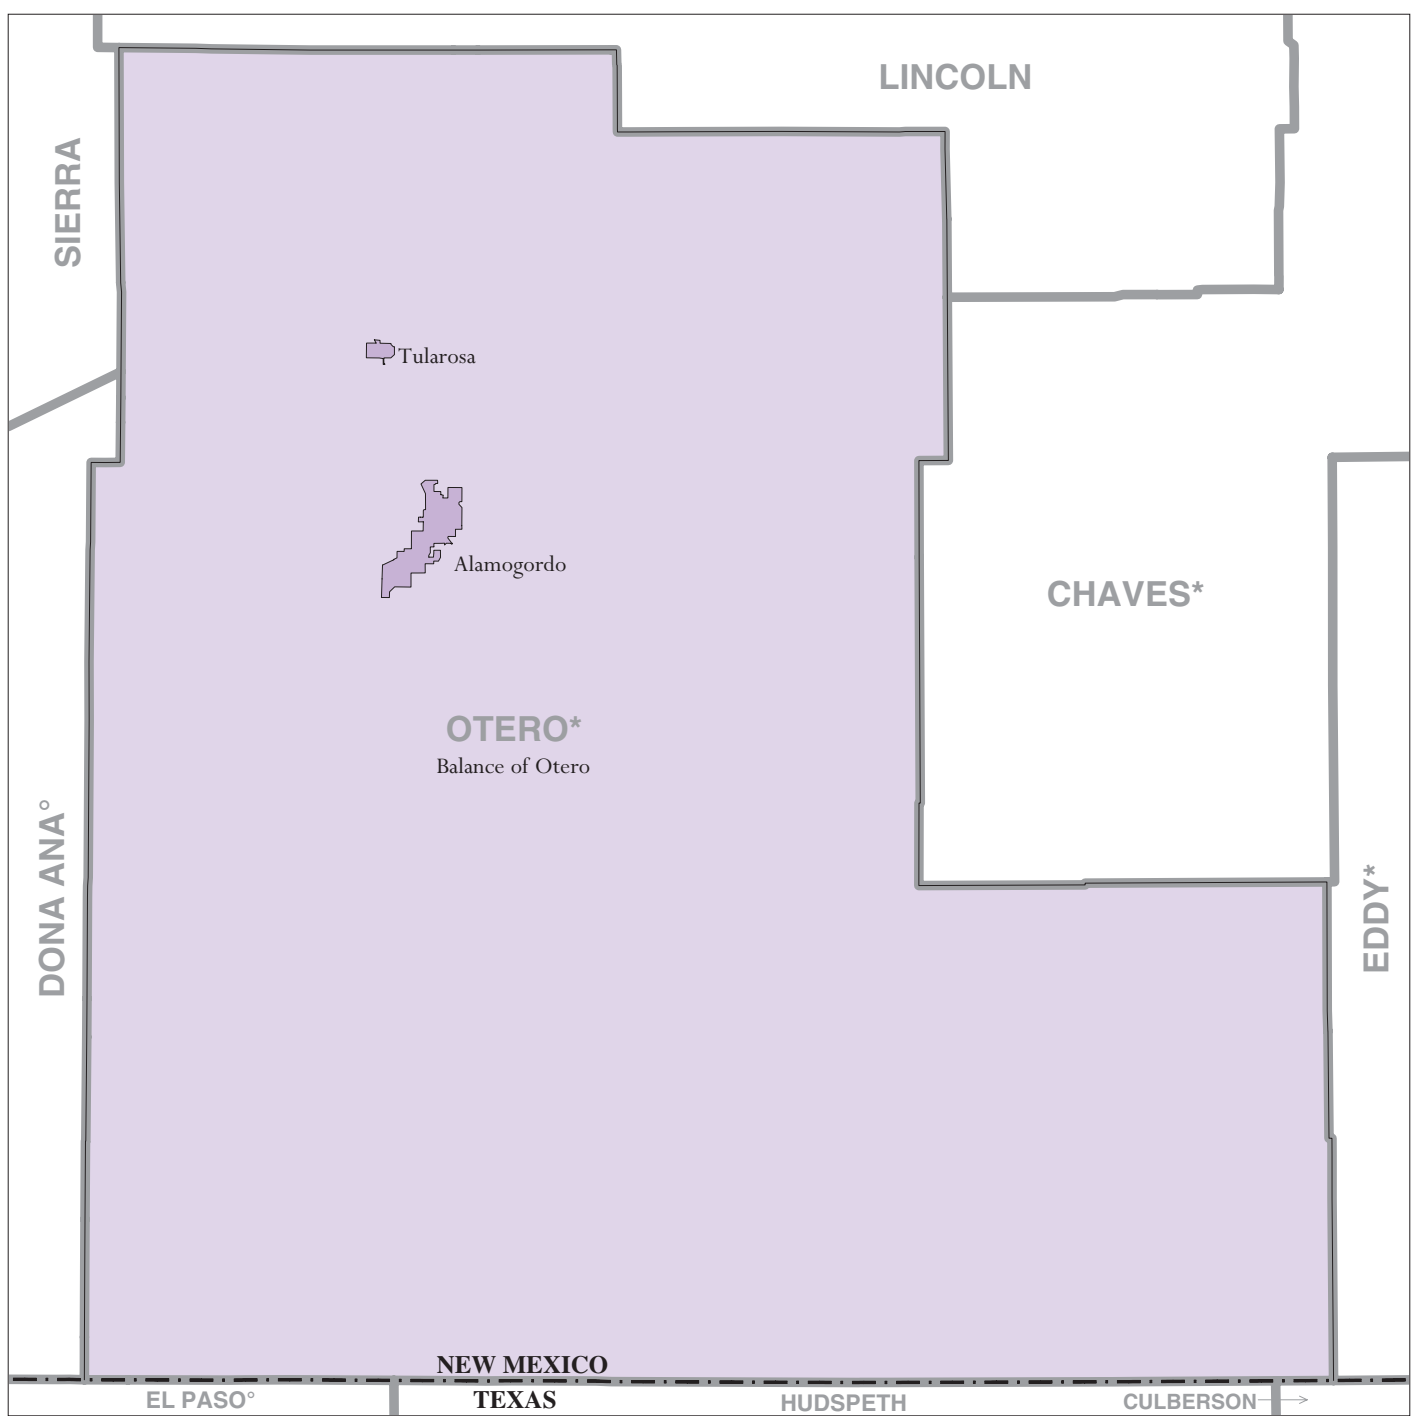

Otero County, NM - Economic Places

Location in State

Legend

- Madison  Economic Place (completely or partially within subject area)
- Balance of Dane  'Balance of County' Economic Place
- DANE**  County or statistical equivalent
- WISCONSIN**  State

A degree (°) denotes that the county or statistical equivalent is in a Metropolitan Statistical Area. An asterisk (*) denotes that the county or statistical equivalent is in a Micropolitan Statistical Area. All boundaries are as of January 1, 2002.