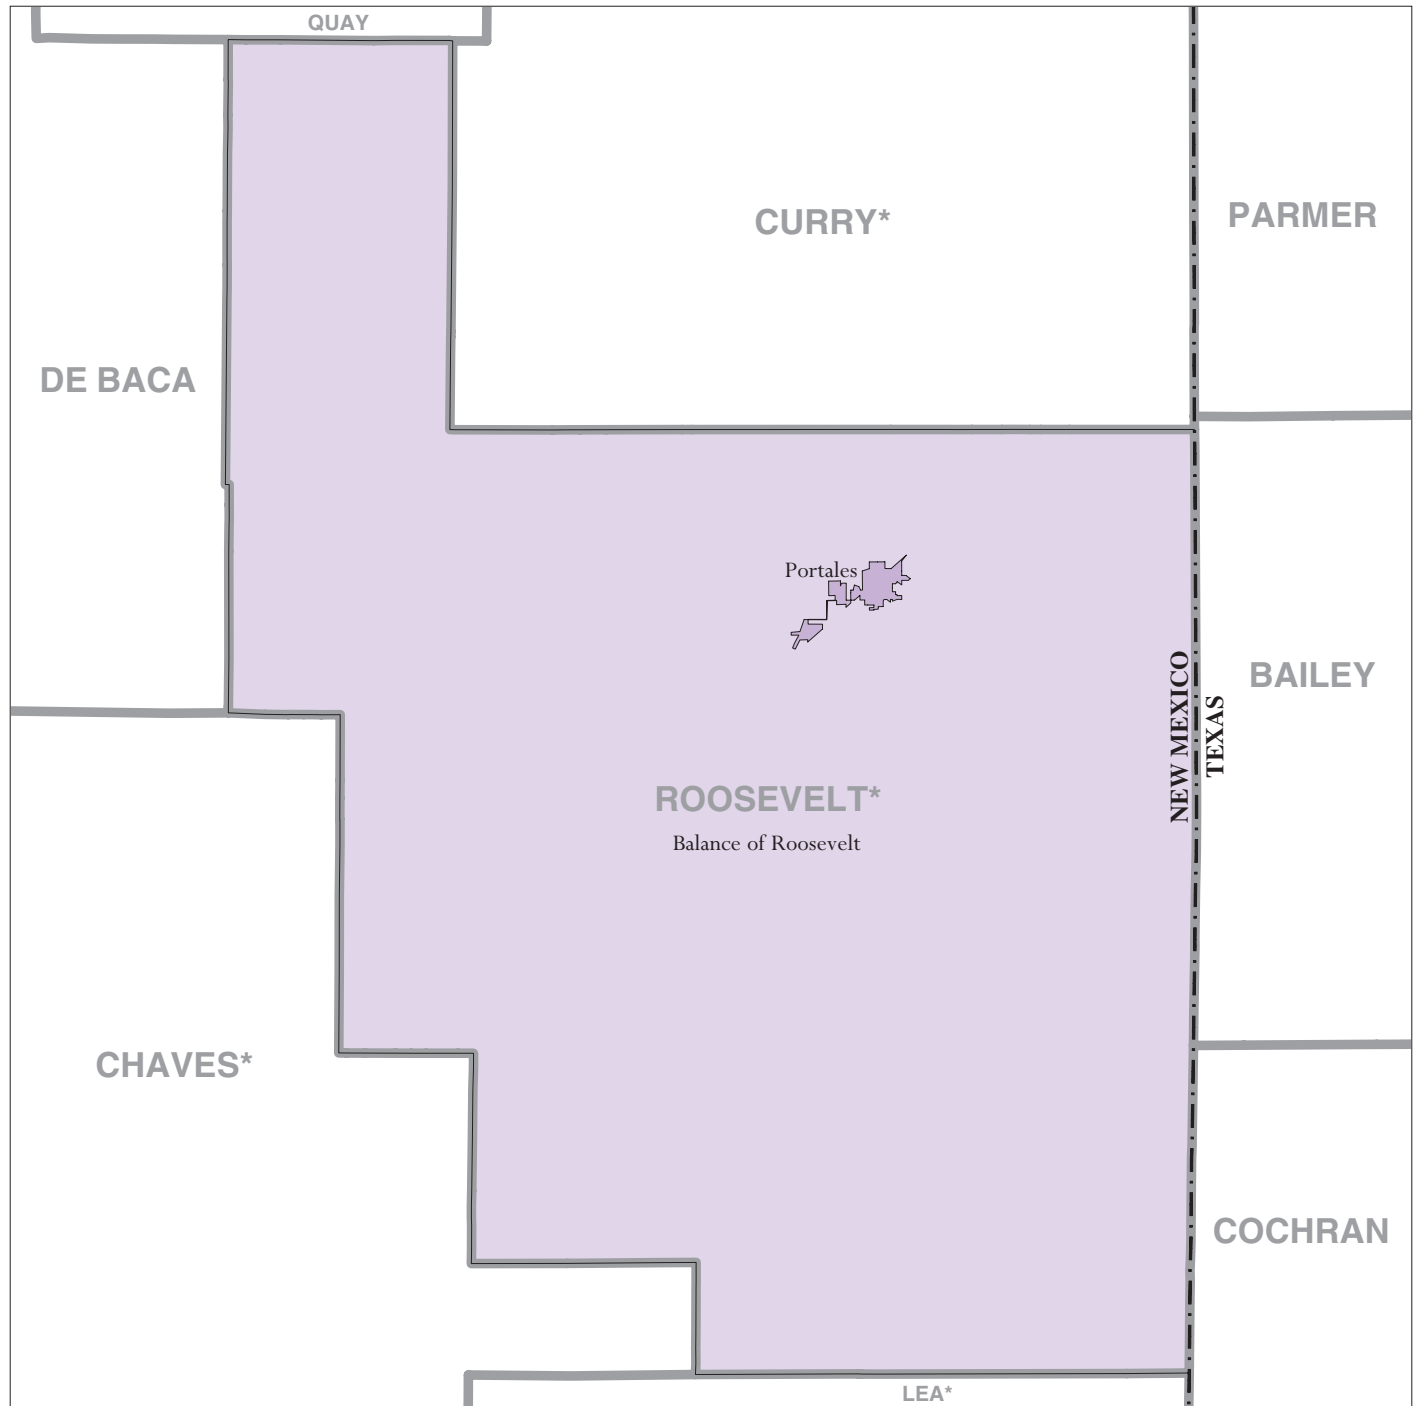

Roosevelt County, NM - Economic Places

Location in State

Legend

- Madison Economic Place (completely or partially within subject area)
- Balance of Dane 'Balance of County' Economic Place
- DANE** County or statistical equivalent
- WISCONSIN** State

A degree (°) denotes that the county or statistical equivalent is in a Metropolitan Statistical Area. An asterisk (*) denotes that the county or statistical equivalent is in a Micropolitan Statistical Area. All boundaries are as of January 1, 2002.