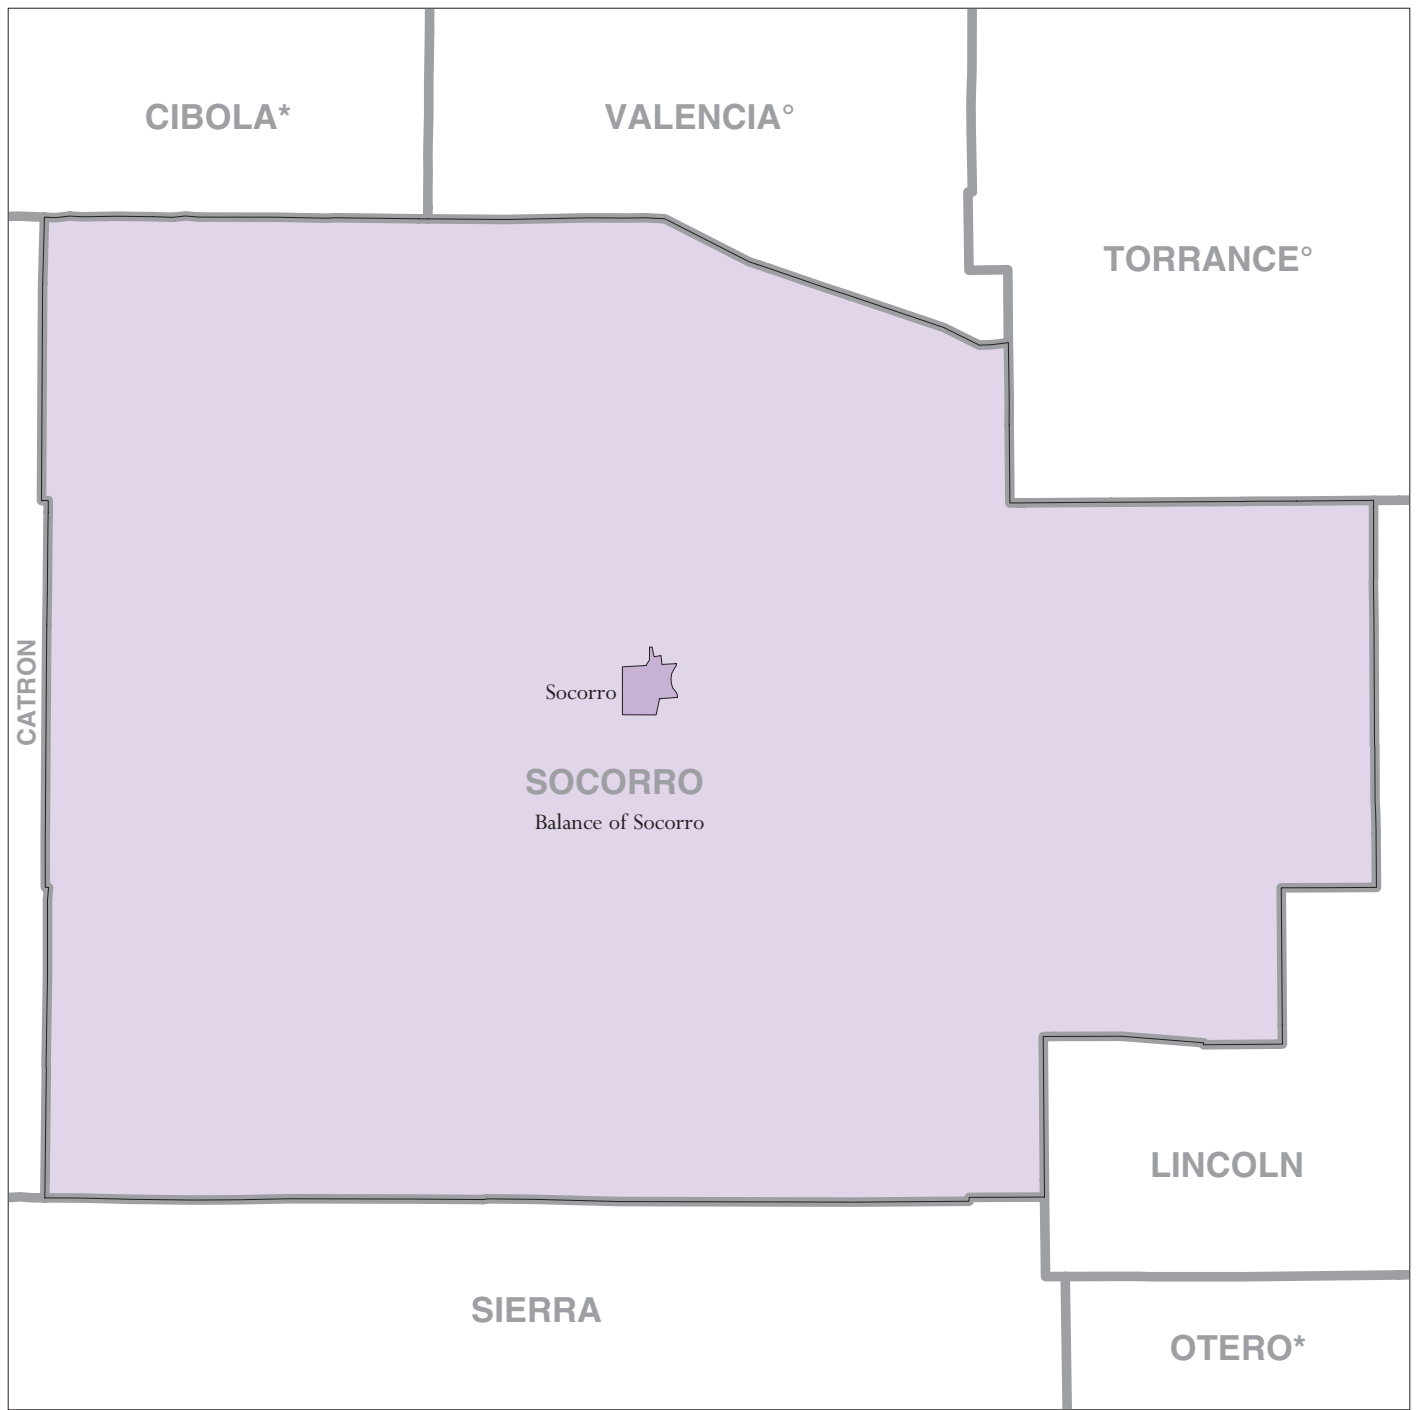

**Socorro County, NM - Economic Places**

**Location in State**

**Legend**

- Madison Economic Place (completely or partially within subject area)
- Balance of Dane 'Balance of County' Economic Place
- DANE** County or statistical equivalent

A degree (°) denotes that the county or statistical equivalent is in a Metropolitan Statistical Area. An asterisk (\*) denotes that the county or statistical equivalent is in a Micropolitan Statistical Area.  
 All boundaries are as of January 1, 2002.