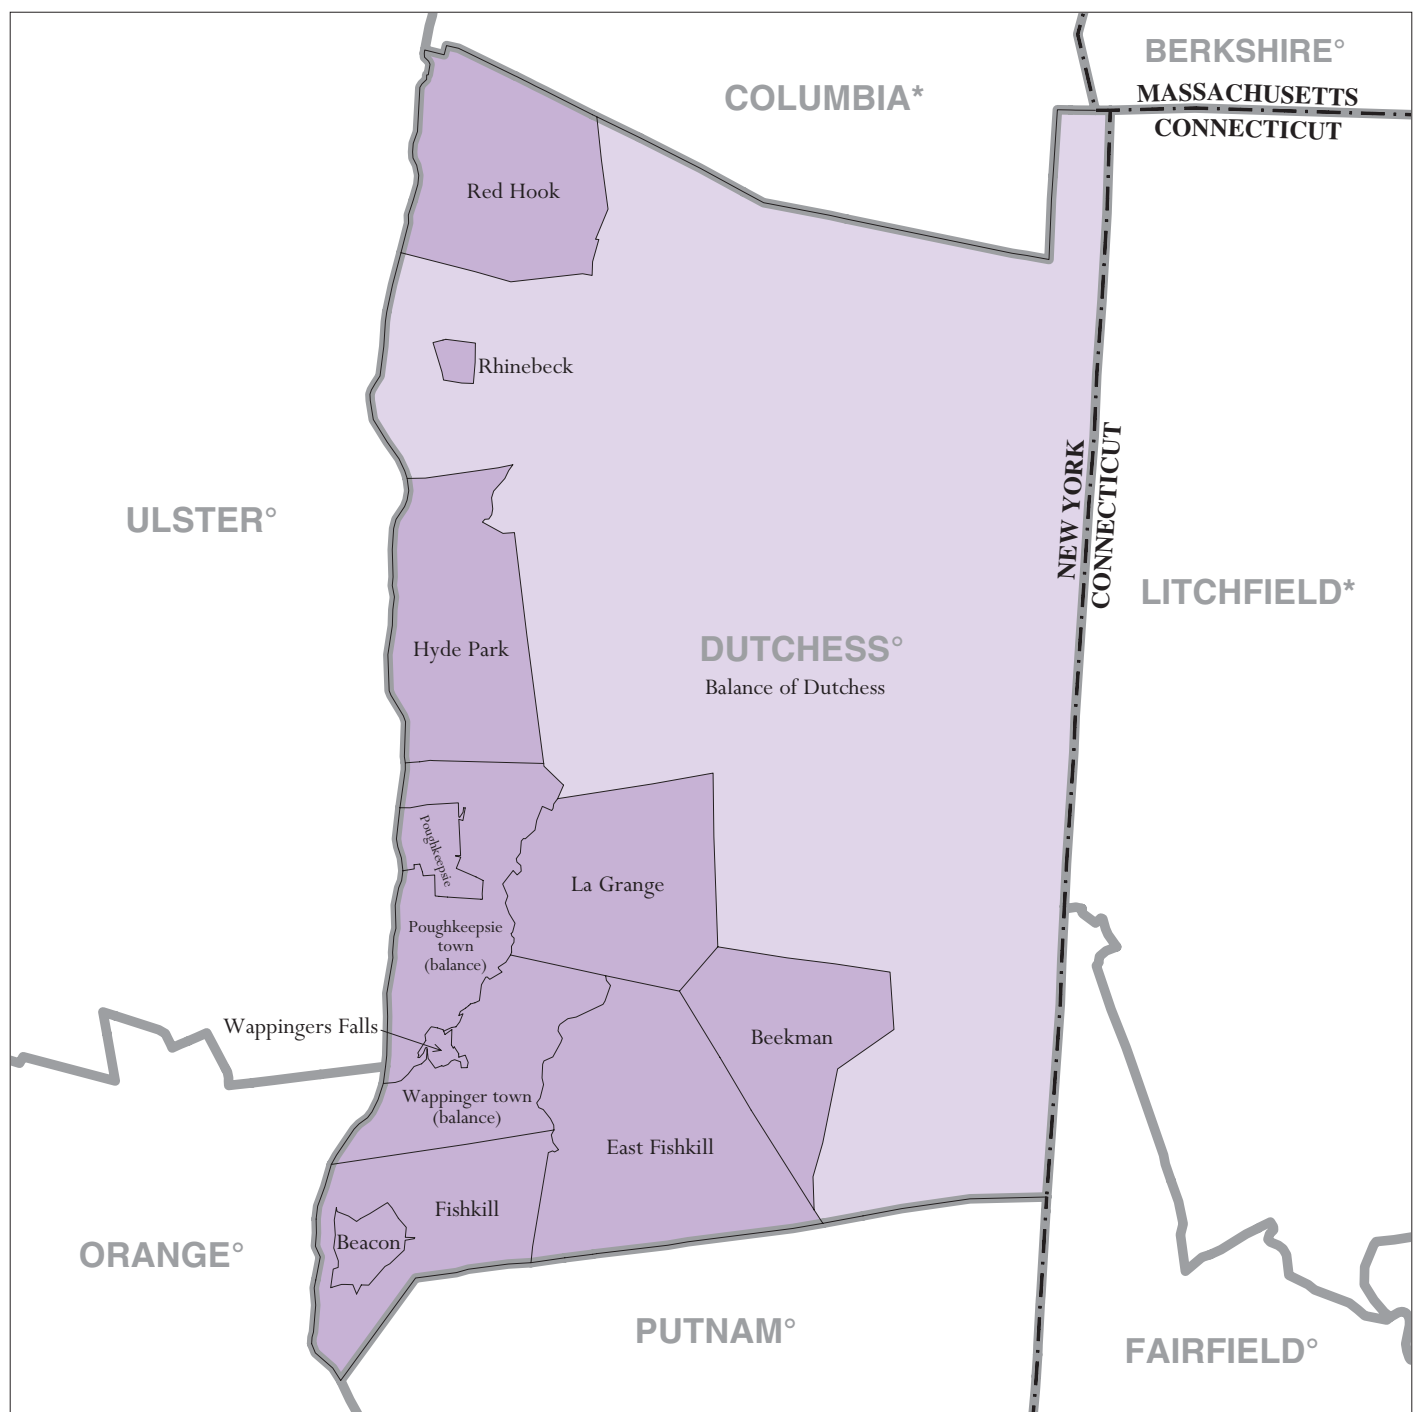

Dutchess County, NY - Economic Places

Location in State

Legend

- Madison Economic Place (completely or partially within subject area)
- Balance of Dane 'Balance of County' Economic Place
- DANE** County or statistical equivalent
- WISCONSIN** State

A degree (°) denotes that the county or statistical equivalent is in a Metropolitan Statistical Area. An asterisk (*) denotes that the county or statistical equivalent is in a Micropolitan Statistical Area. All boundaries are as of January 1, 2002.