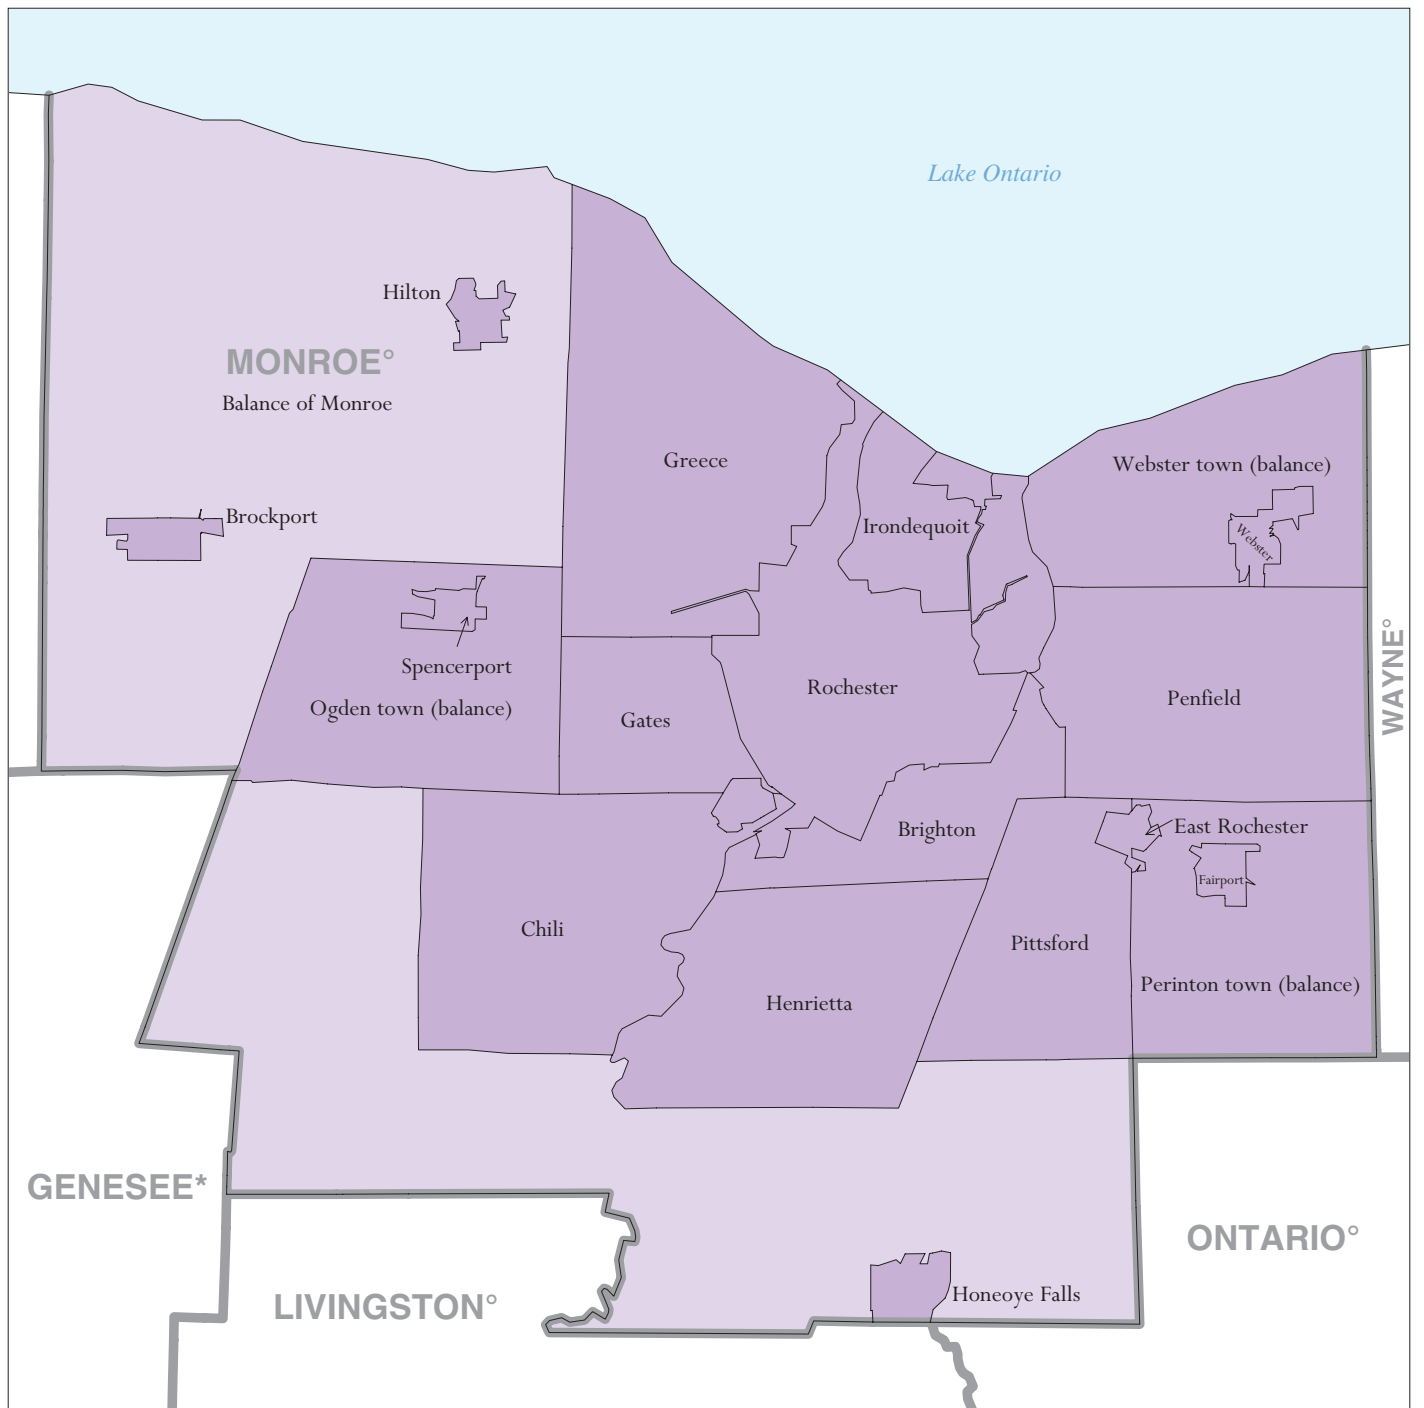

Monroe County, NY - Economic Places

Location in State

Legend

- Madison Economic Place (completely or partially within subject area)
- Balance of Dane 'Balance of County' Economic Place
- DANE** County or statistical equivalent
- Lake Michigan* Shoreline

A degree (°) denotes that the county or statistical equivalent is in a Metropolitan Statistical Area. An asterisk (*) denotes that the county or statistical equivalent is in a Micropolitan Statistical Area. All boundaries are as of January 1, 2002.