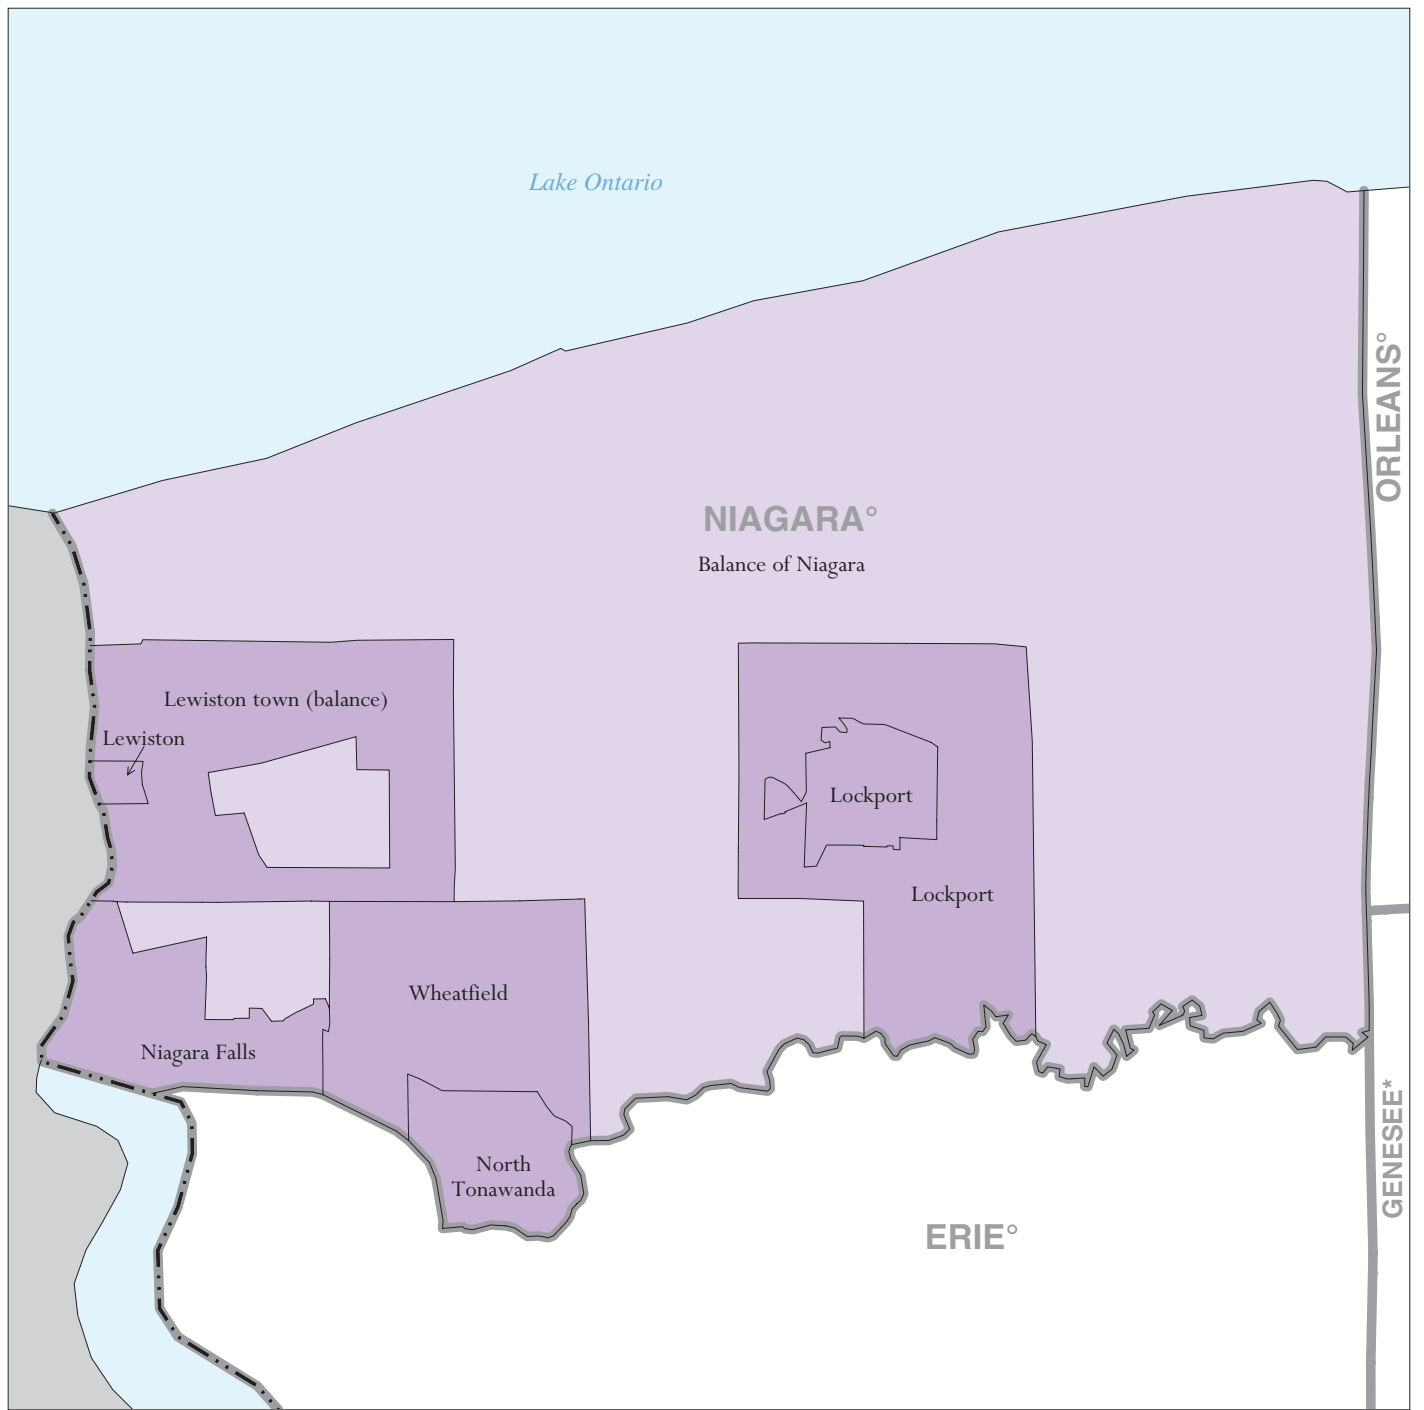

Niagara County, NY - Economic Places

Location in State

Legend

- Madison Economic Place (completely or partially within subject area)
- Balance of Dane 'Balance of County' Economic Place
- DANE County or statistical equivalent
- CANADA International
- Lake Michigan Shoreline

A degree (°) denotes that the county or statistical equivalent is in a Metropolitan Statistical Area. An asterisk (*) denotes that the county or statistical equivalent is in a Micropolitan Statistical Area. All boundaries are as of January 1, 2002.