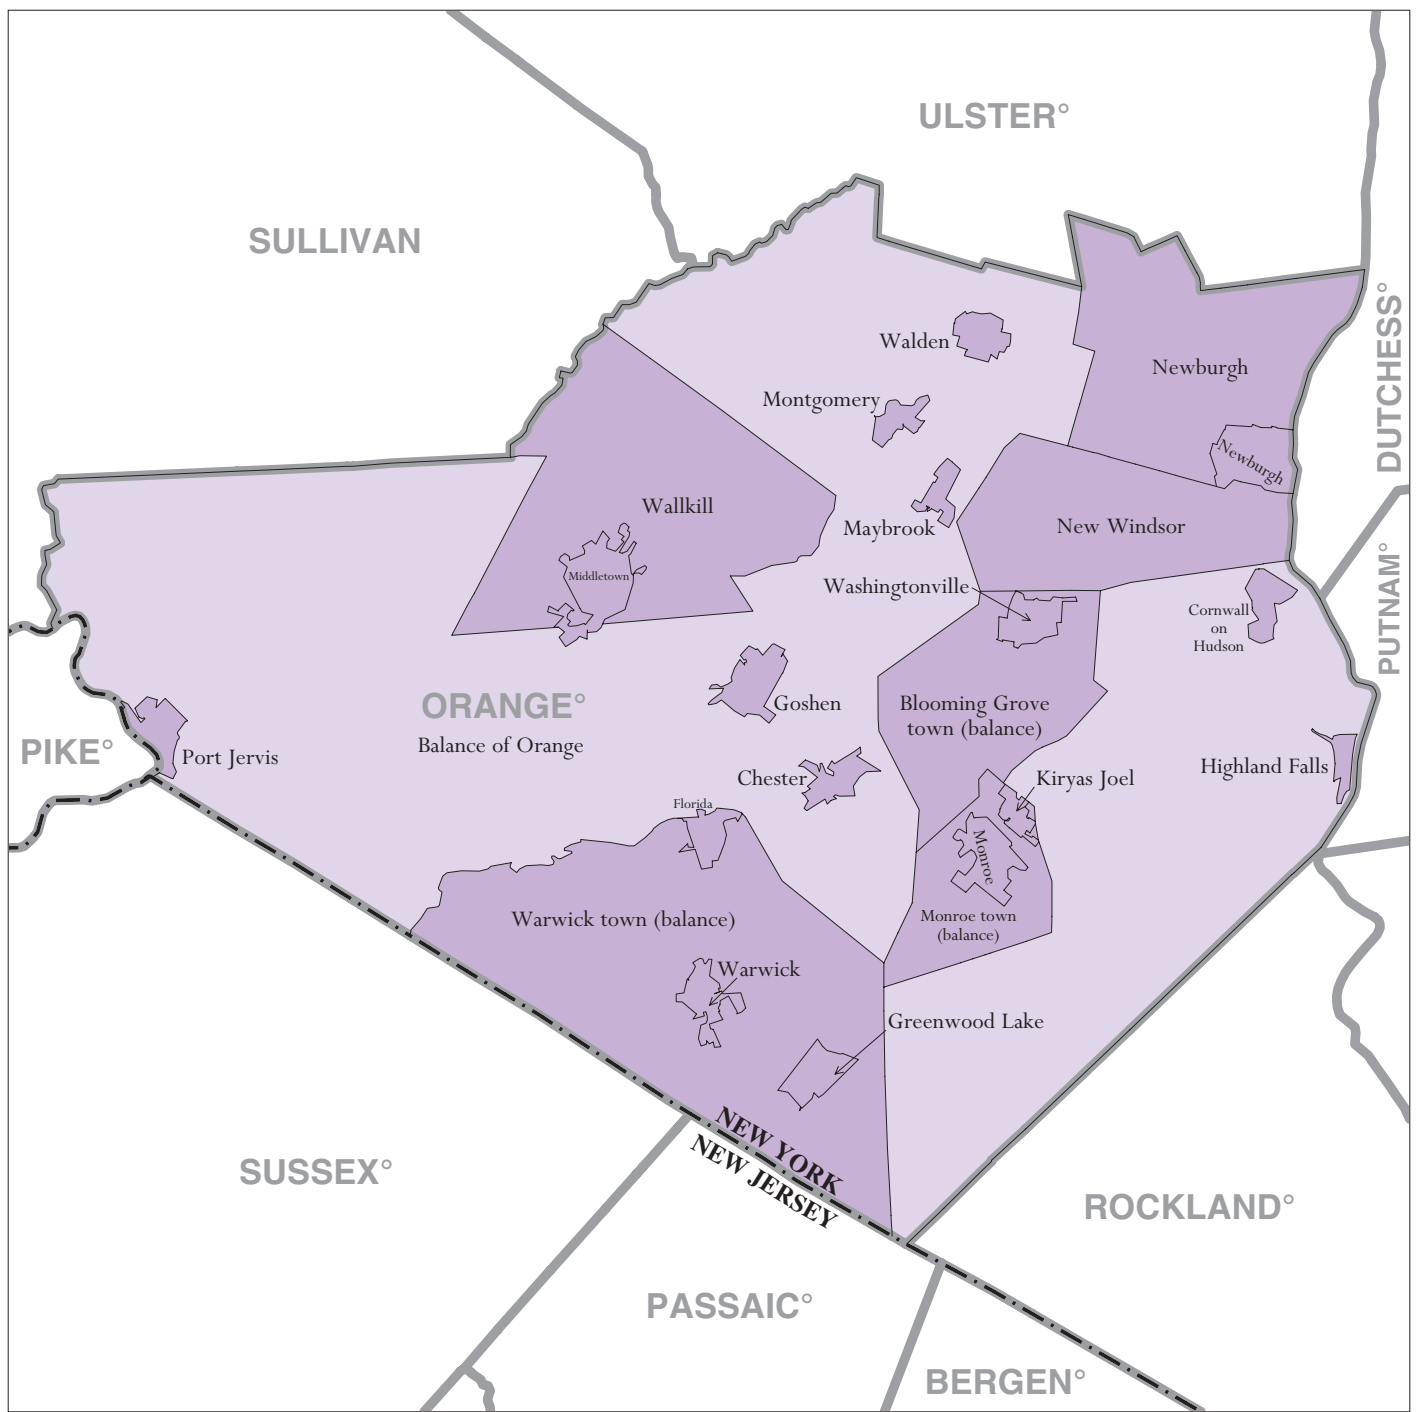

Orange County, NY - Economic Places

Location in State

Legend

- Madison Economic Place (completely or partially within subject area)
- Balance of Dane 'Balance of County' Economic Place
- DANE County or statistical equivalent
- WISCONSIN State

A degree (°) denotes that the county or statistical equivalent is in a Metropolitan Statistical Area. An asterisk (*) denotes that the county or statistical equivalent is in a Micropolitan Statistical Area. All boundaries are as of January 1, 2002.